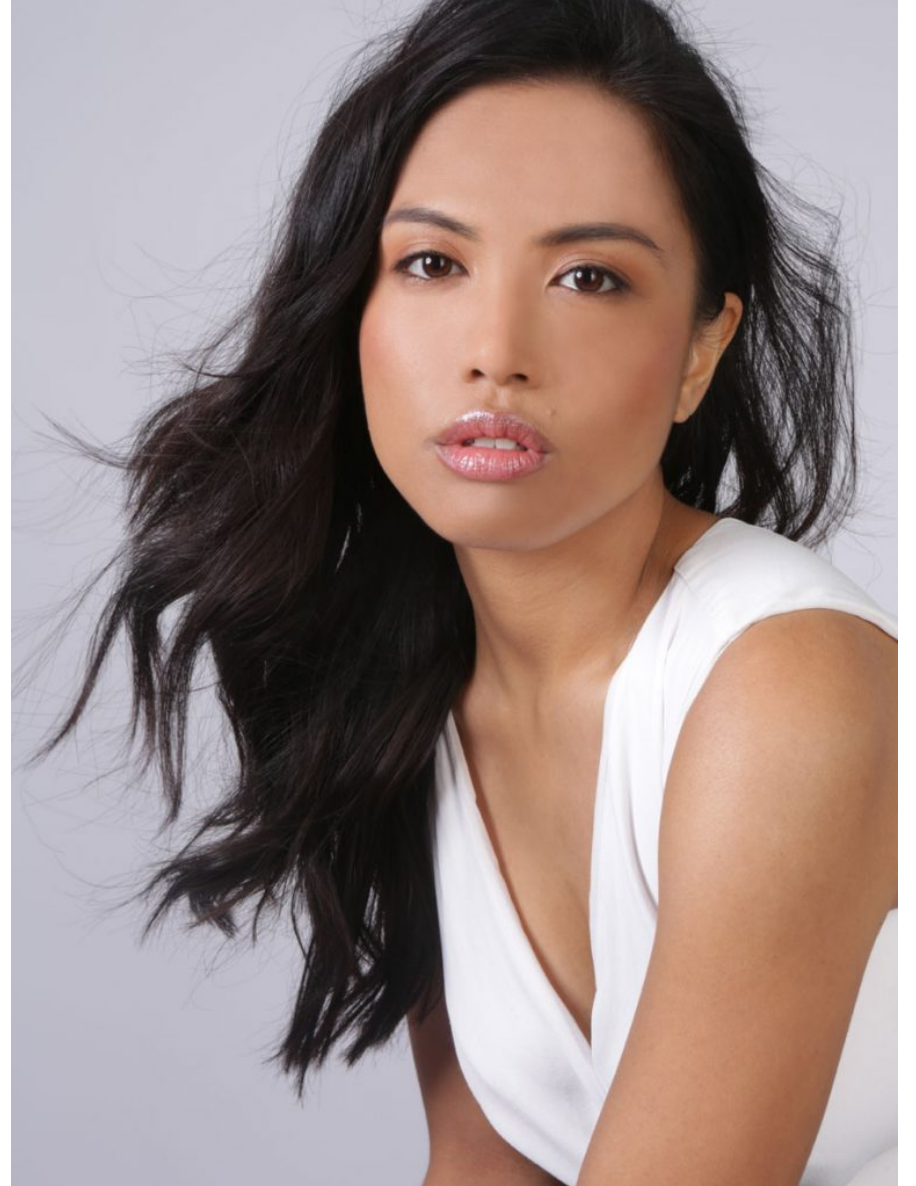

Nycel P

Height
158 cm, 5'2"

Bust
89 cm, 35"

Waist
71 cm, 28"

Hips
52 cm, 81"

Dress
8

Shoe
6

Hair
Dark Brown

Eyes
Dark Brown

Nycol P

Height:158 cm, 5'2" Bust :89 cm, 35" Waist :71 cm, 28" Hips :52 cm, 81" Dress :8 Shoe :6 Hair :Dark Brown Eyes :Dark Brown

Nycol P

Height:158 cm, 5'2" Bust :89 cm, 35" Waist :71 cm, 28" Hips :52 cm, 81" Dress :8 Shoe :6 Hair :Dark Brown Eyes :Dark Brown