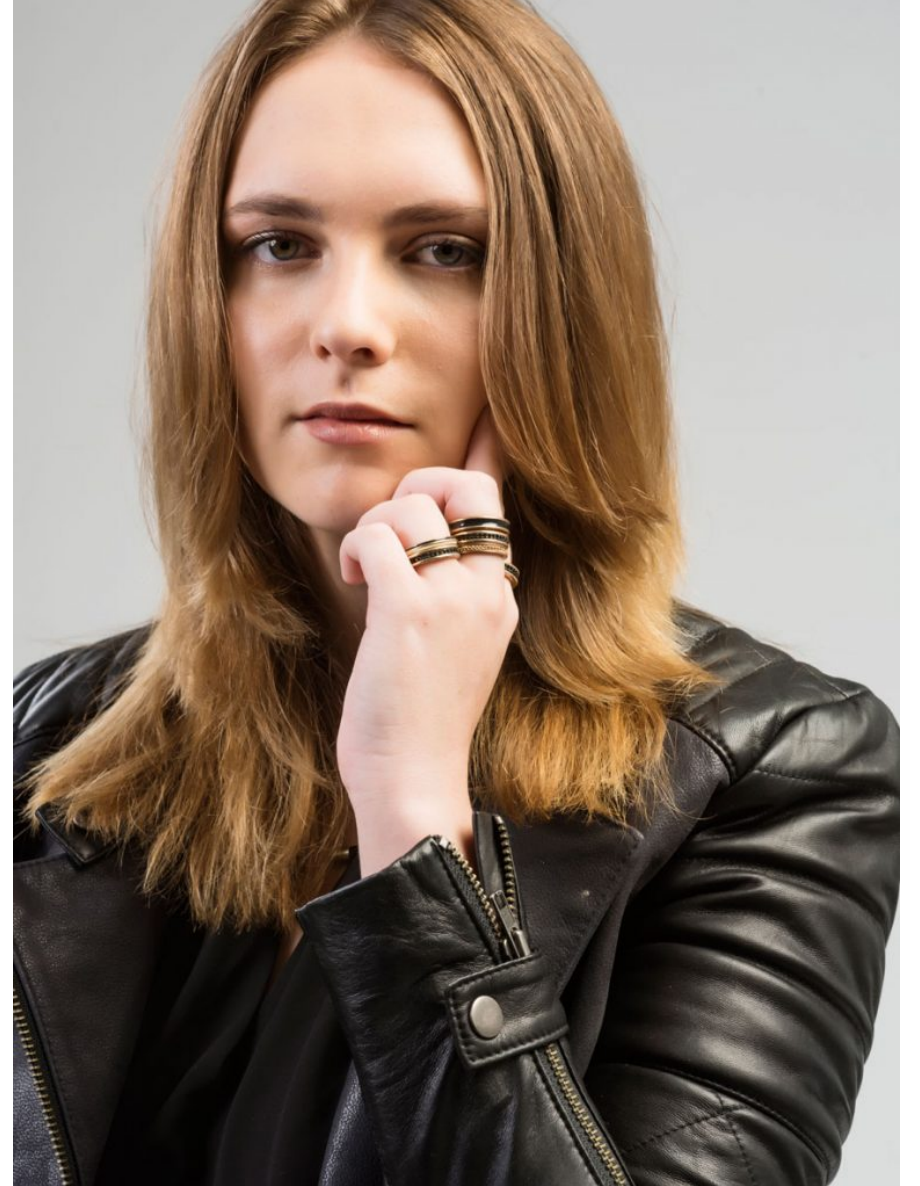

## *Peta G*

*Height*  
5'8" - 172 cm

---

*Bust*  
35" - 88 cm

---

*Waist*  
33" - 85 cm

---

*Hips*  
36" - 92 cm

---

*Dress*  
10

---

*Shoe*  
7

---

*Hair*  
Brown and Blonde

---

*Eyes*  
Green

---

*Peta G*

Height:5'8" - 172 cm Bust :35" - 88 cm Waist :33" - 85 cm Hips :36" - 92 cm Dress :10 Shoe :7 Hair :Brown and Blonde Eyes :Green