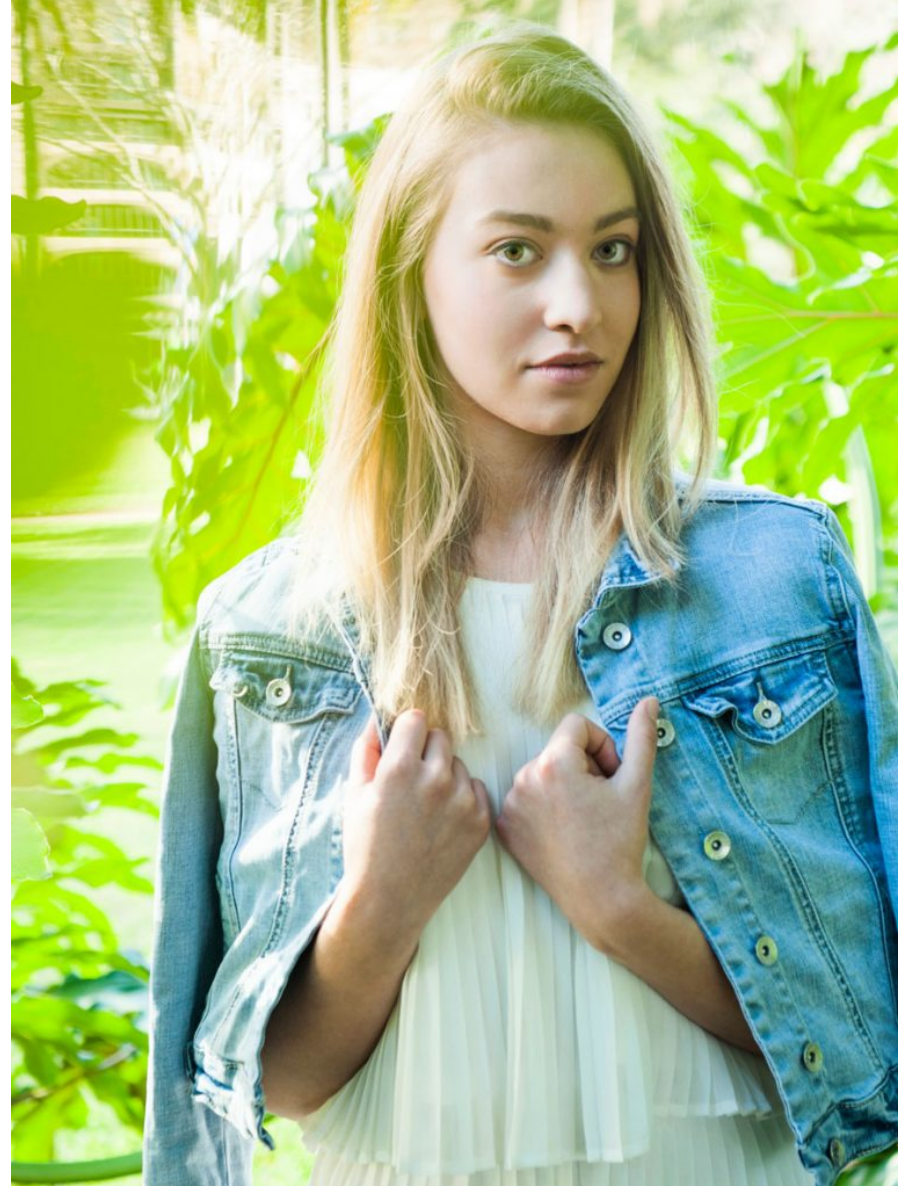

Pierra N

Height:5'7" - 170 cm Bust :35" - 88 cm Waist :26"- 67 cm Hips :36" - 91 cm Dress :6 - 8 Shoe :8 Hair :Blonde Eyes :Brown