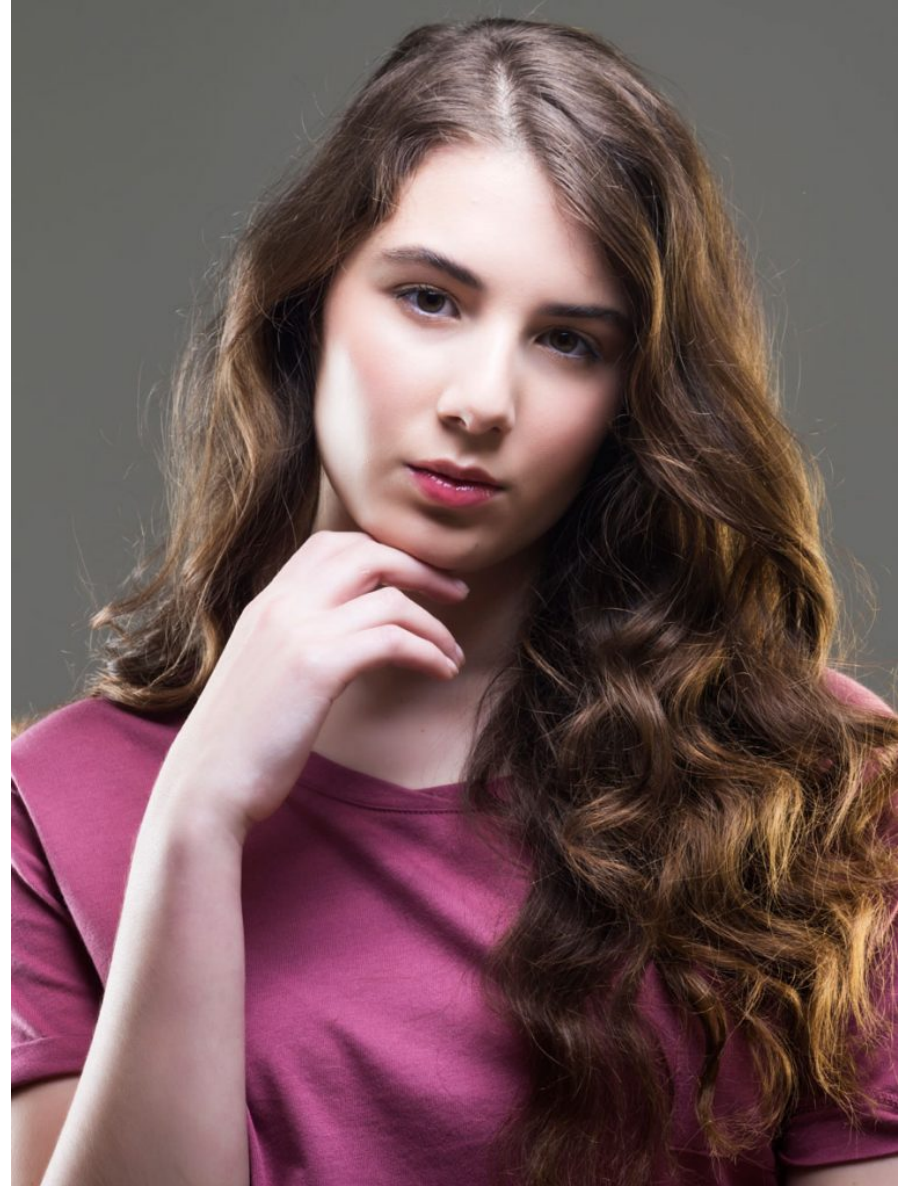

## Stephanie G

Height  
176 cm

---

Bust  
85 cm

---

Waist  
65 cm

---

Hips  
97 cm

---

Dress  
8 usually

---

Shoe  
9

---

Hair  
Hazelnut

---

Eyes  
Hazel

---

*Stephanie G*

Height:176 cm Bust :85 cm Waist :65 cm Hips :97 cm Dress :8 usually Shoe :9 Hair :Hazelnut Eyes :Hazel

*Stephanie G*

Height:176 cm Bust :85 cm Waist :65 cm Hips :97 cm Dress :8 usually Shoe :9 Hair :Hazelnut Eyes :Hazel