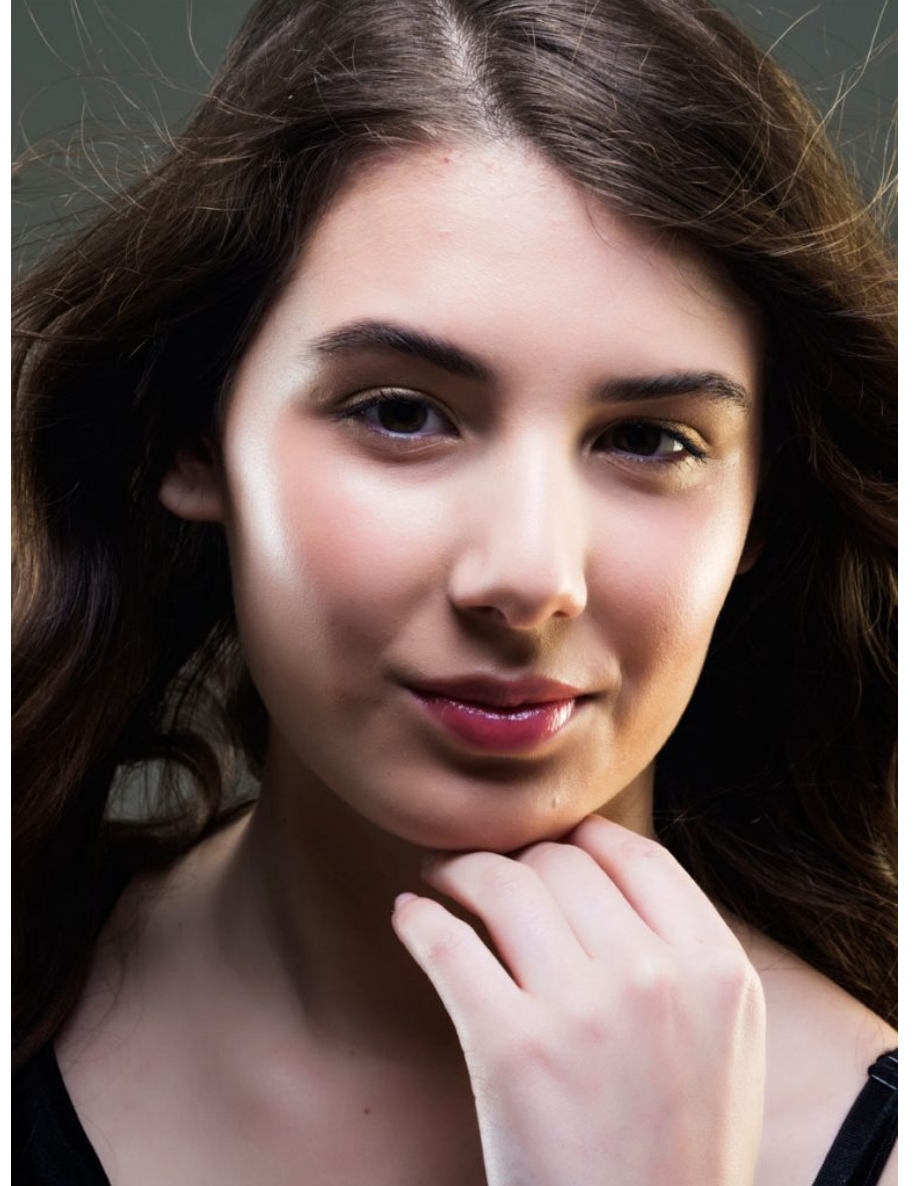

---

*Stephanie G*

Height:176 cm Bust :85 cm Waist :65 cm Hips :97 cm Dress :8 usually Shoe :9 Hair :Hazelnut Eyes :Hazel

*Stephanie G*

Height:176 cm Bust :85 cm Waist :65 cm Hips :97 cm Dress :8 usually Shoe :9 Hair :Hazelnut Eyes :Hazel