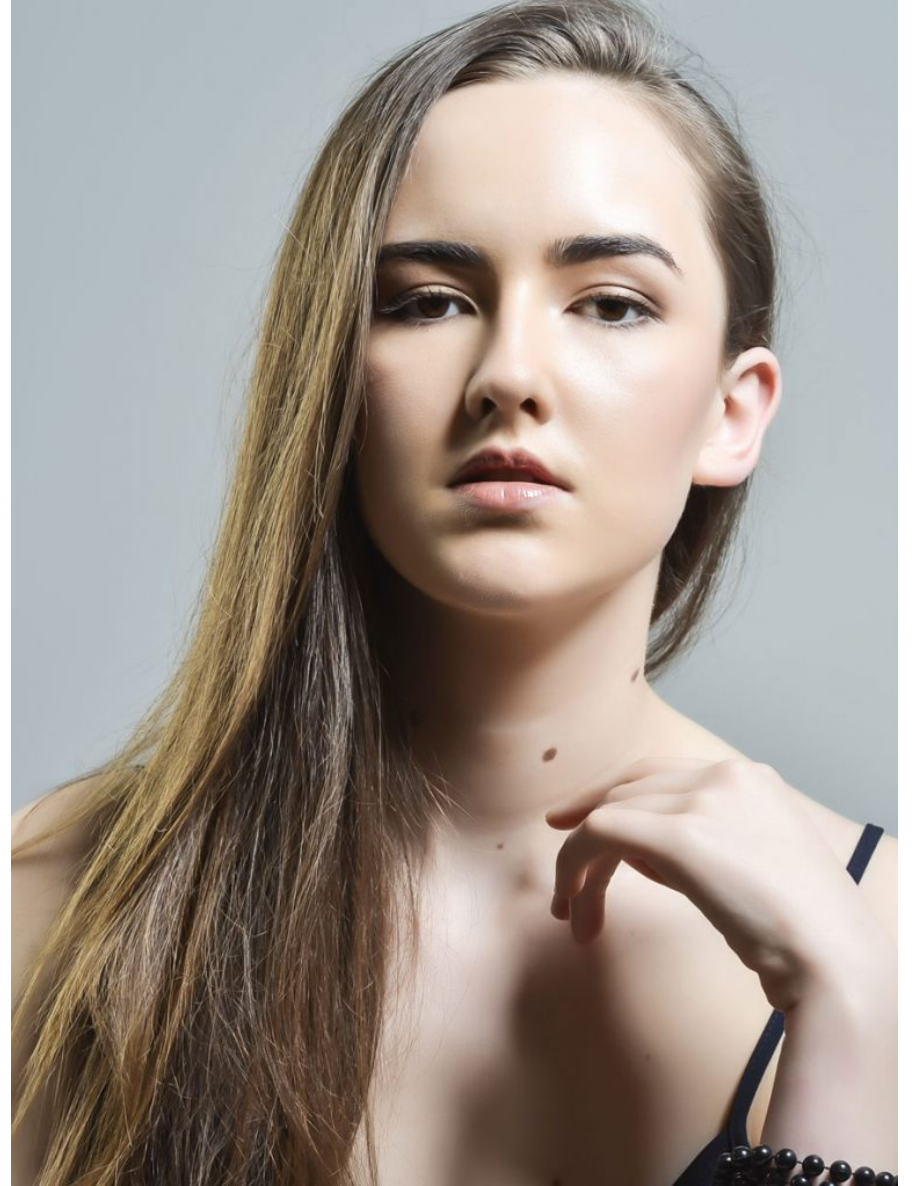

## Talia S

Height  
5'8.9" - 175 cm

---

Bust  
34" - 87 cm

---

Waist  
26" - 65 cm

---

Hips  
33" - 85 cm

---

Dress  
8

---

Shoe  
9

---

Hair  
Brown

---

Eyes  
Dark Brown

---

*Talia S*

Height:5'8.9" - 175 cm Bust :34" - 87 cm Waist :26" - 65 cm Hips :33" - 85 cm Dress :8 Shoe :9 Hair :Brown Eyes :Dark Brown

*Talia S*

Height:5'8.9" - 175 cm Bust :34" - 87 cm Waist :26" - 65 cm Hips :33" - 85 cm Dress :8 Shoe :9 Hair :Brown Eyes :Dark Brown