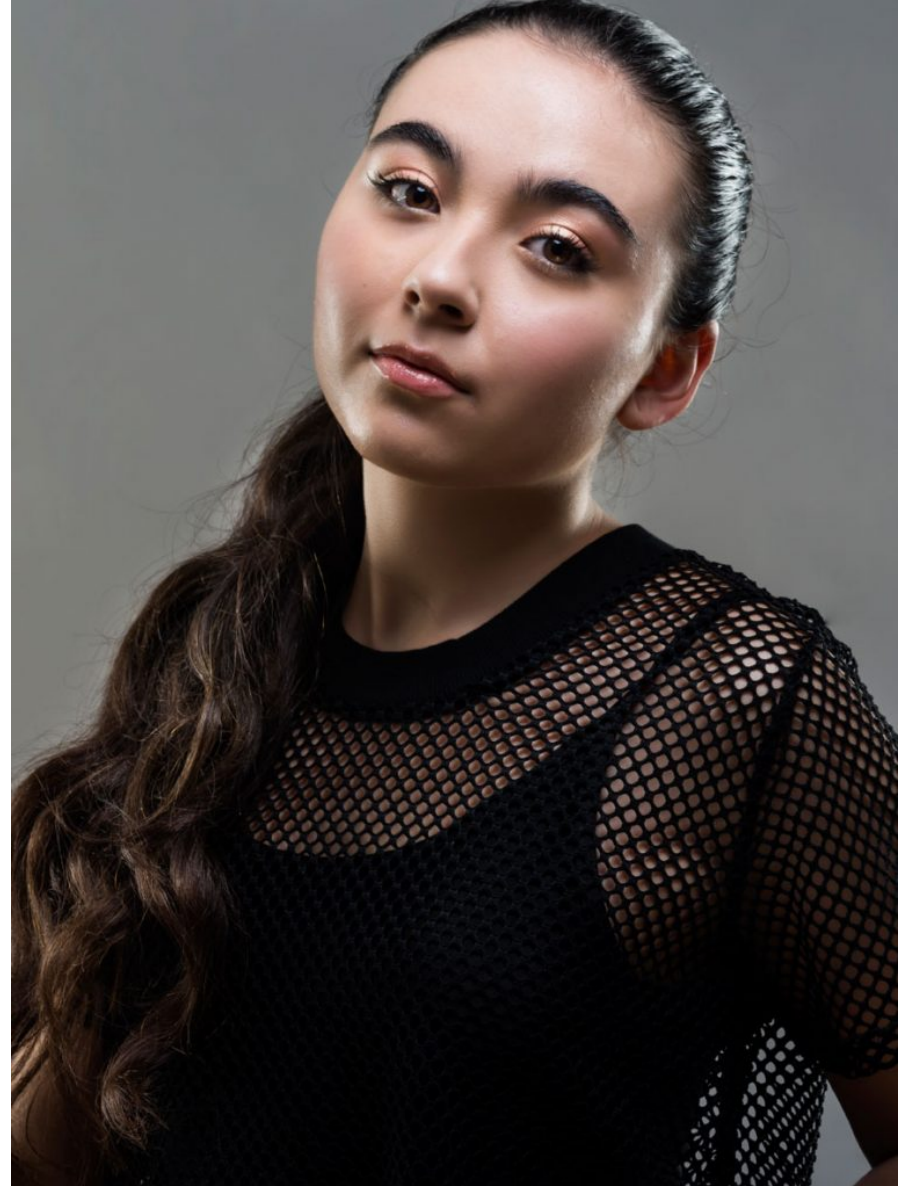

Talicia M

Height
63 in 160.02 cm

Bust
37 inch 93 cm

Waist
29 inch. 74 cm

Hips
33 inch. 87 cm

Dress
8

Shoe
7

Hair
Dark Brown

Eyes
Brown

Talicia M

Height:63 in 160.02 cm Bust :37 inch 93 cm Waist :29 inch. 74 cm Hips :33 inch. 87 cm Dress :8 Shoe :7 Hair :Dark Brown Eyes :Brown

Talicia M

Height:63 in 160.02 cm Bust :37 inch 93 cm Waist :29 inch. 74 cm Hips :33 inch. 87 cm Dress :8 Shoe :7 Hair :Dark Brown Eyes :Brown

Talicia M

Height:63 in 160.02 cm Bust :37 inch 93 cm Waist :29 inch. 74 cm Hips :33 inch. 87 cm Dress :8 Shoe :7 Hair :Dark Brown Eyes :Brown