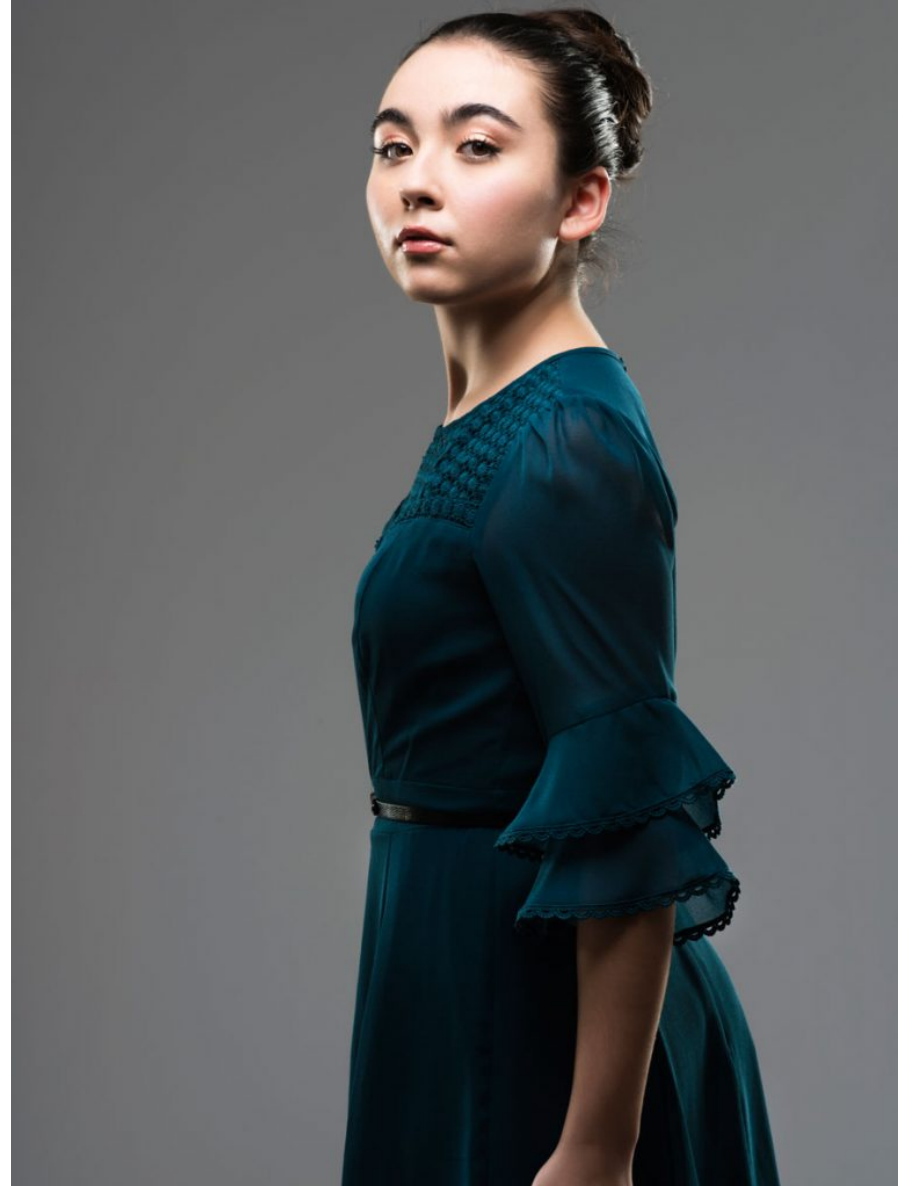

Talicia M

Height
63 in 160.02 cm

Bust
37 inch 93 cm

Waist
29 inch. 74 cm

Hips
33 inch. 87 cm

Dress
8

Shoe
7

Hair
Dark Brown

Eyes
Brown

Talicia M

Height:63 in 160.02 cm Bust :37 inch 93 cm Waist :29 inch. 74 cm Hips :33 inch. 87 cm Dress :8 Shoe :7 Hair :Dark Brown Eyes :Brown

Talicia M

Height:63 in 160.02 cm Bust :37 inch 93 cm Waist :29 inch. 74 cm Hips :33 inch. 87 cm Dress :8 Shoe :7 Hair :Dark Brown Eyes :Brown

Talicia M

Height:63 in 160.02 cm Bust :37 inch 93 cm Waist :29 inch. 74 cm Hips :33 inch. 87 cm Dress :8 Shoe :7 Hair :Dark Brown Eyes :Brown