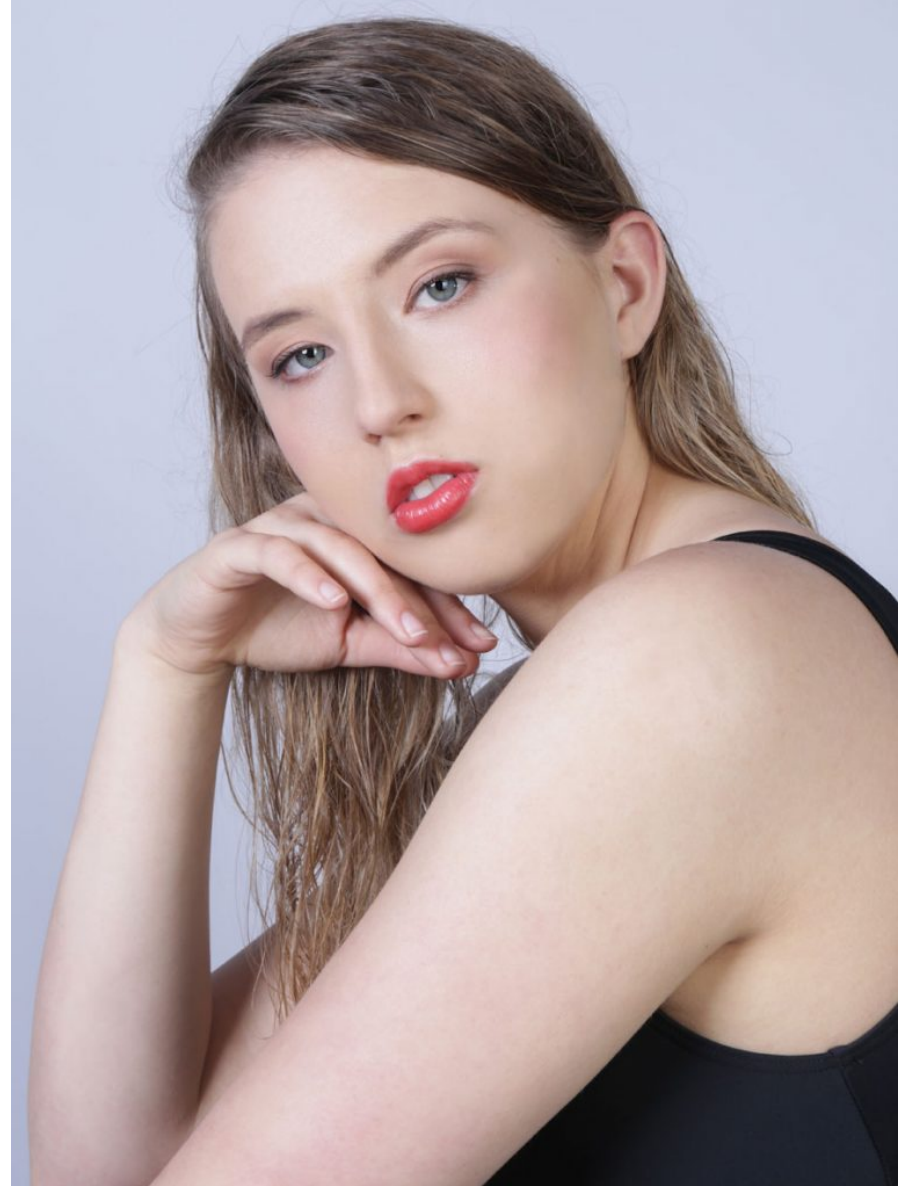

Tamika S

Height
172 cm

Waist
34 INCHE

Shoe
9

Hair
Blonde

Eyes
Blue & Green

Tamika S

Height:172 cm Waist :34 INCHE Shoe :9 Hair :Blonde Eyes :Blue & Green

Tamika S

Height:172 cm Waist :34 INCHE Shoe :9 Hair :Blonde Eyes :Blue & Green