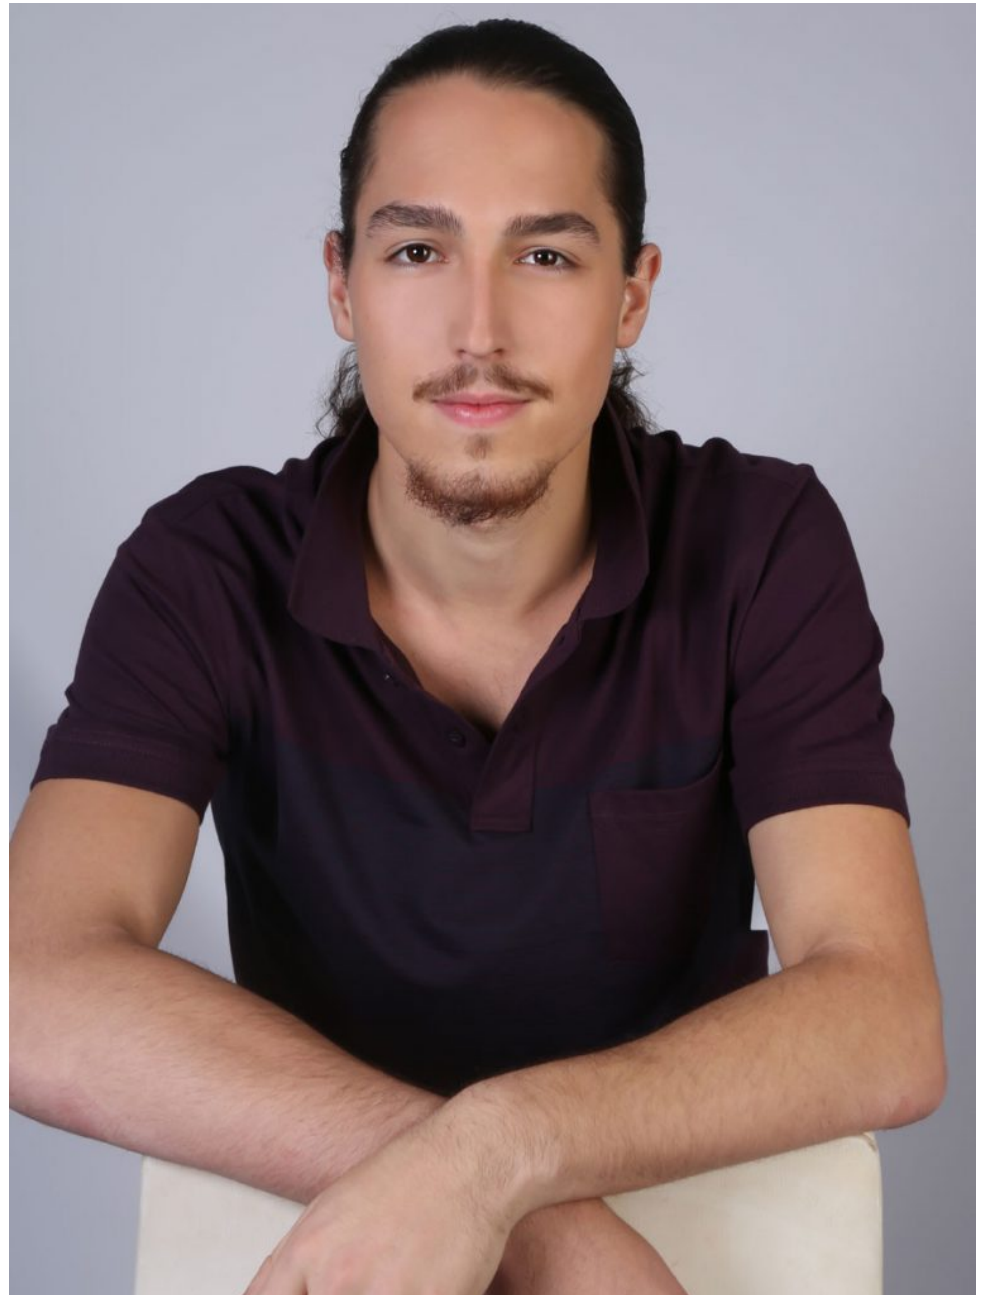

Joshua S

Height
186 cm/73.2"

Bust
91 cm/35.8"

Waist
77 cm/30.3"

Hips
83 cm/32.67"

Shoe
11

Hair
Dark Brown

Eyes
Dark Brown

Joshua S

Height:186 cm/73.2" Bust :91 cm/35.8" Waist :77 cm/30.3" Hips :83 cm/32.67" Shoe :11 Hair :Dark Brown Eyes :Dark Brown

Joshua S

Height:186 cm/73.2" Bust :91 cm/35.8" Waist :77 cm/30.3" Hips :83 cm/32.67" Shoe :11 Hair :Dark Brown Eyes :Dark Brown

Joshua S

Height:186 cm/73.2" Bust :91 cm/35.8" Waist :77 cm/30.3" Hips :83 cm/32.67" Shoe :11 Hair :Dark Brown Eyes :Dark Brown