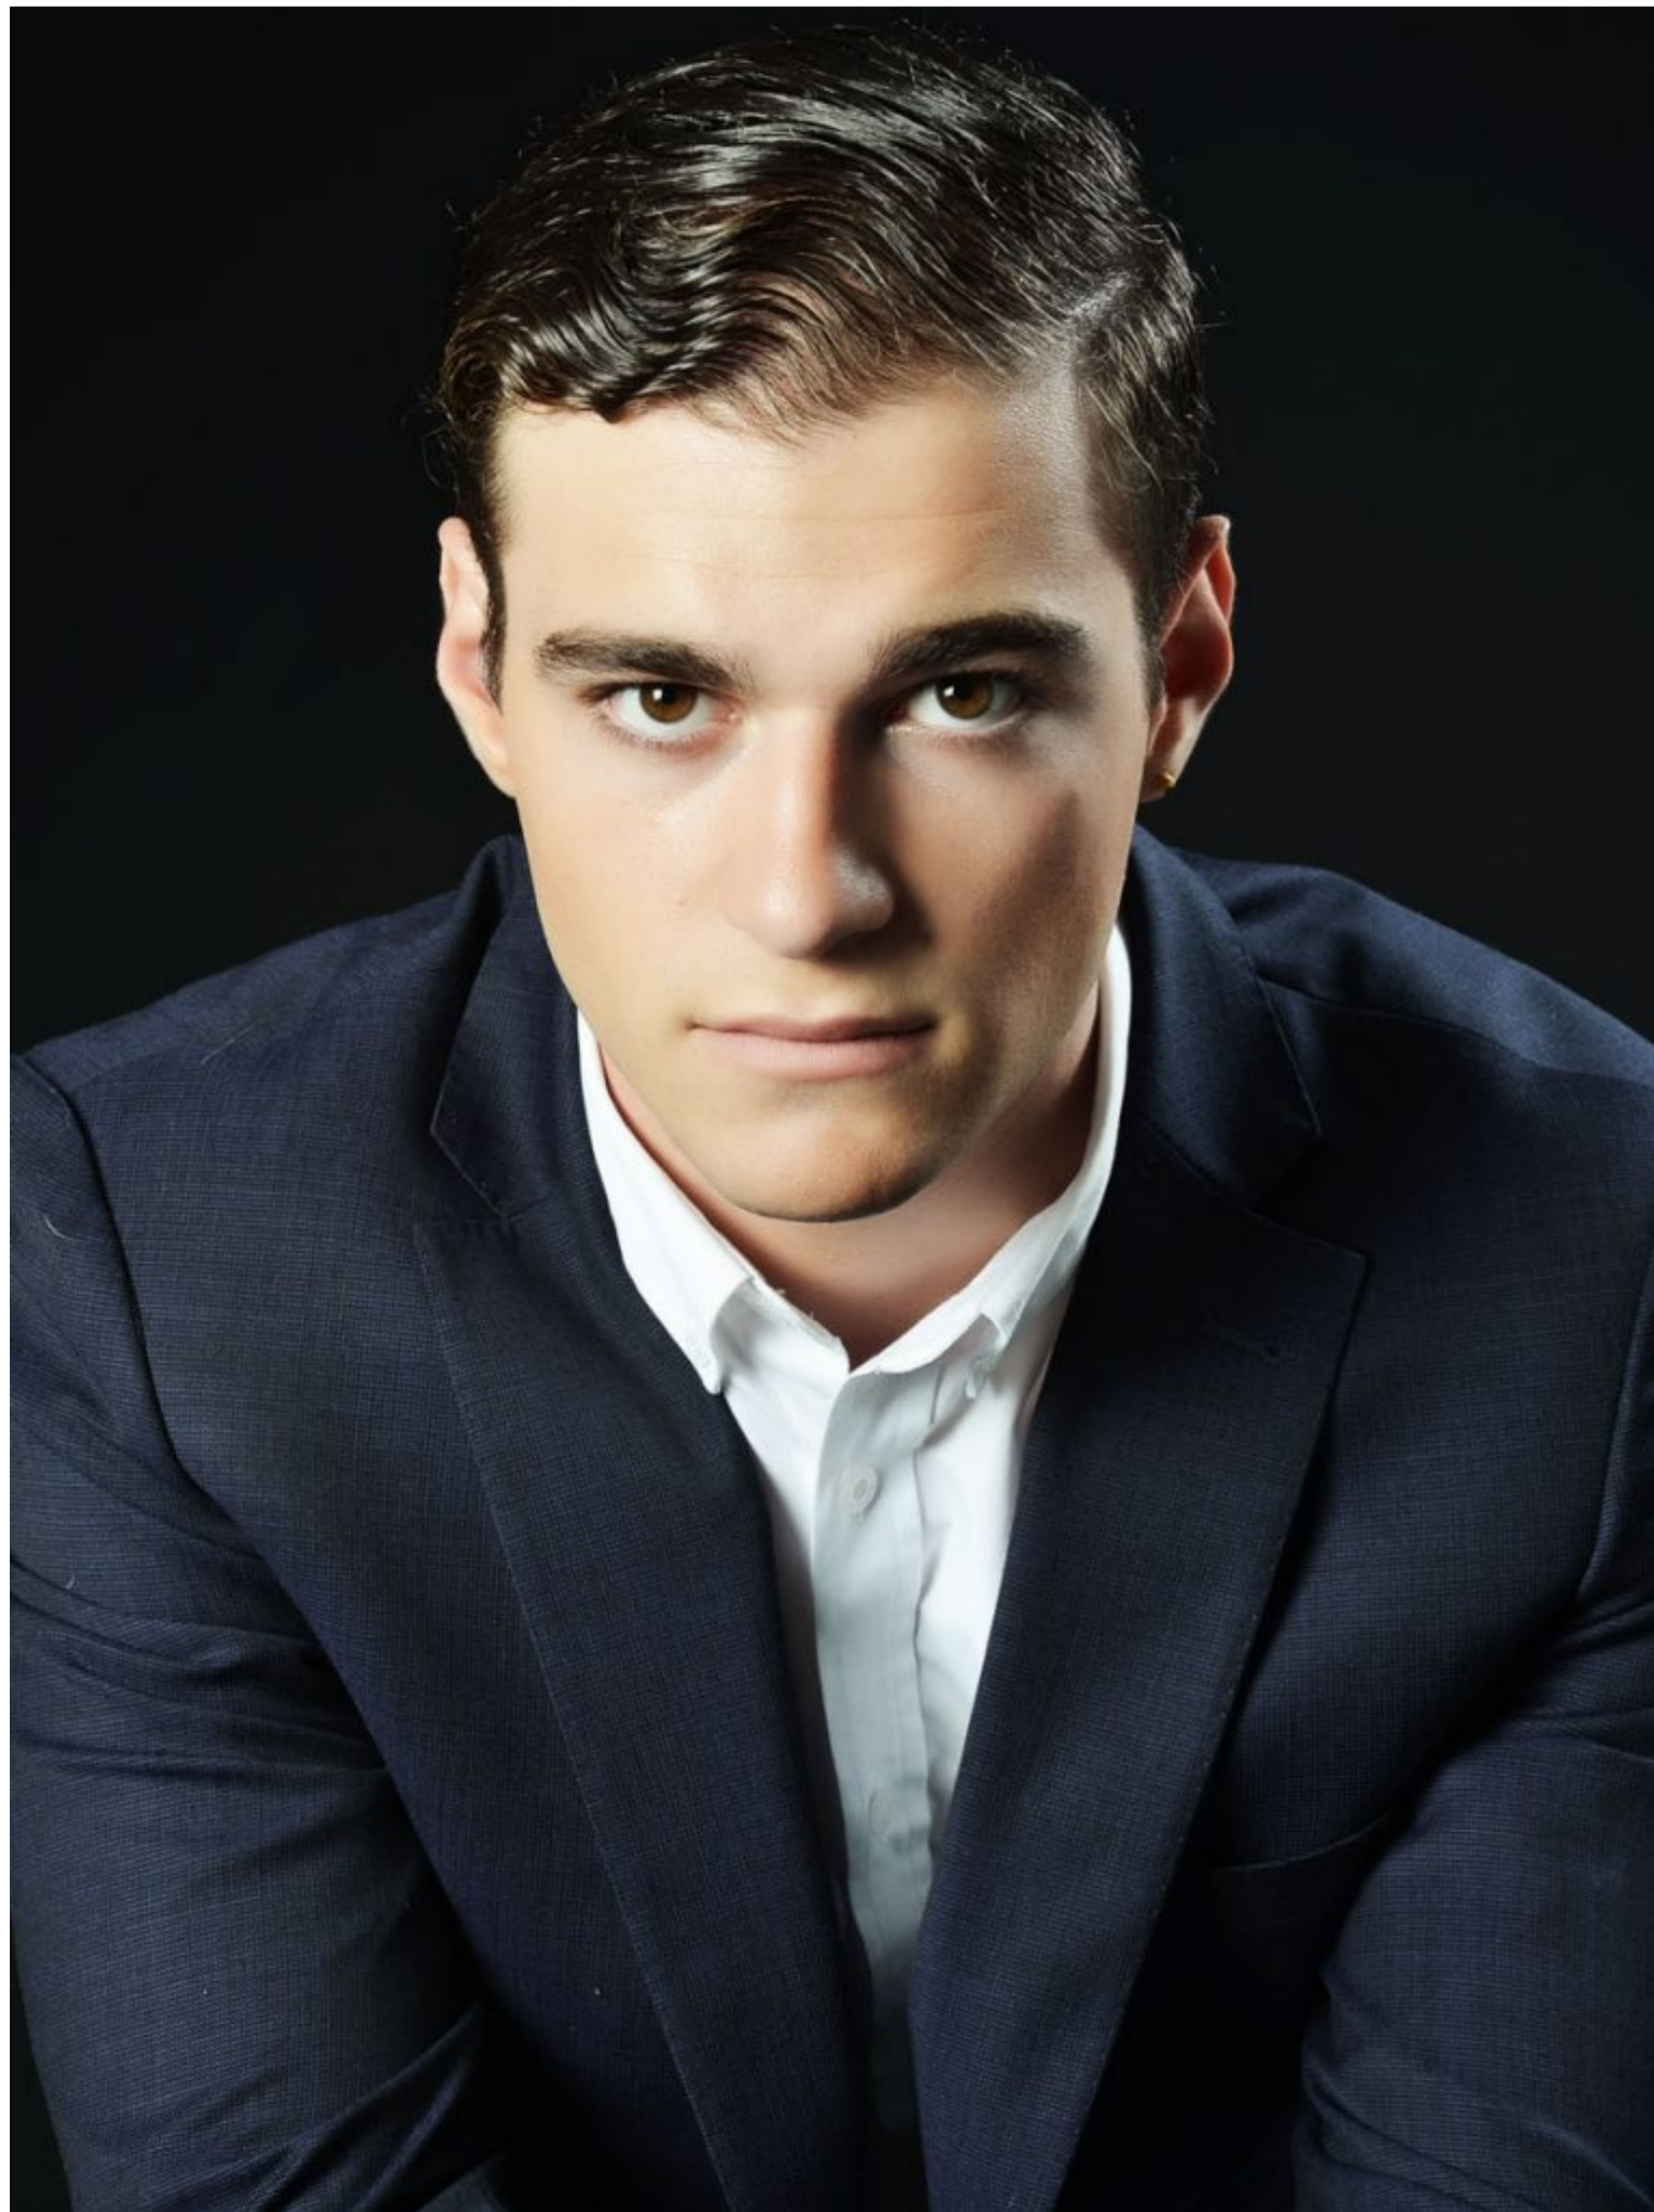

Height	179 cm 5'11"
Bust	
Waist	76 cm 30"
Cup	
Hips	
Top Size	
Skirt/Trouser Size	
Dress Size	
Shoe Size	10.5
Hair Color	Brown
Eyes Color	Brown
Follow	Follow

Height	179 cm 5'11"
Bust	
Waist	76 cm 30"
Cup	
Hips	
Top Size	
Skirt/Trouser Size	
Dress Size	
Shoe Size	10.5
Hair Color	Brown
Eyes Color	Brown
Follow	Follow

Height	179 cm 5'11"
Bust	
Waist	76 cm 30"
Cup	
Hips	
Top Size	
Skirt/Trouser Size	
Dress Size	
Shoe Size	10.5
Hair Color	Brown
Eyes Color	Brown
Follow	Follow