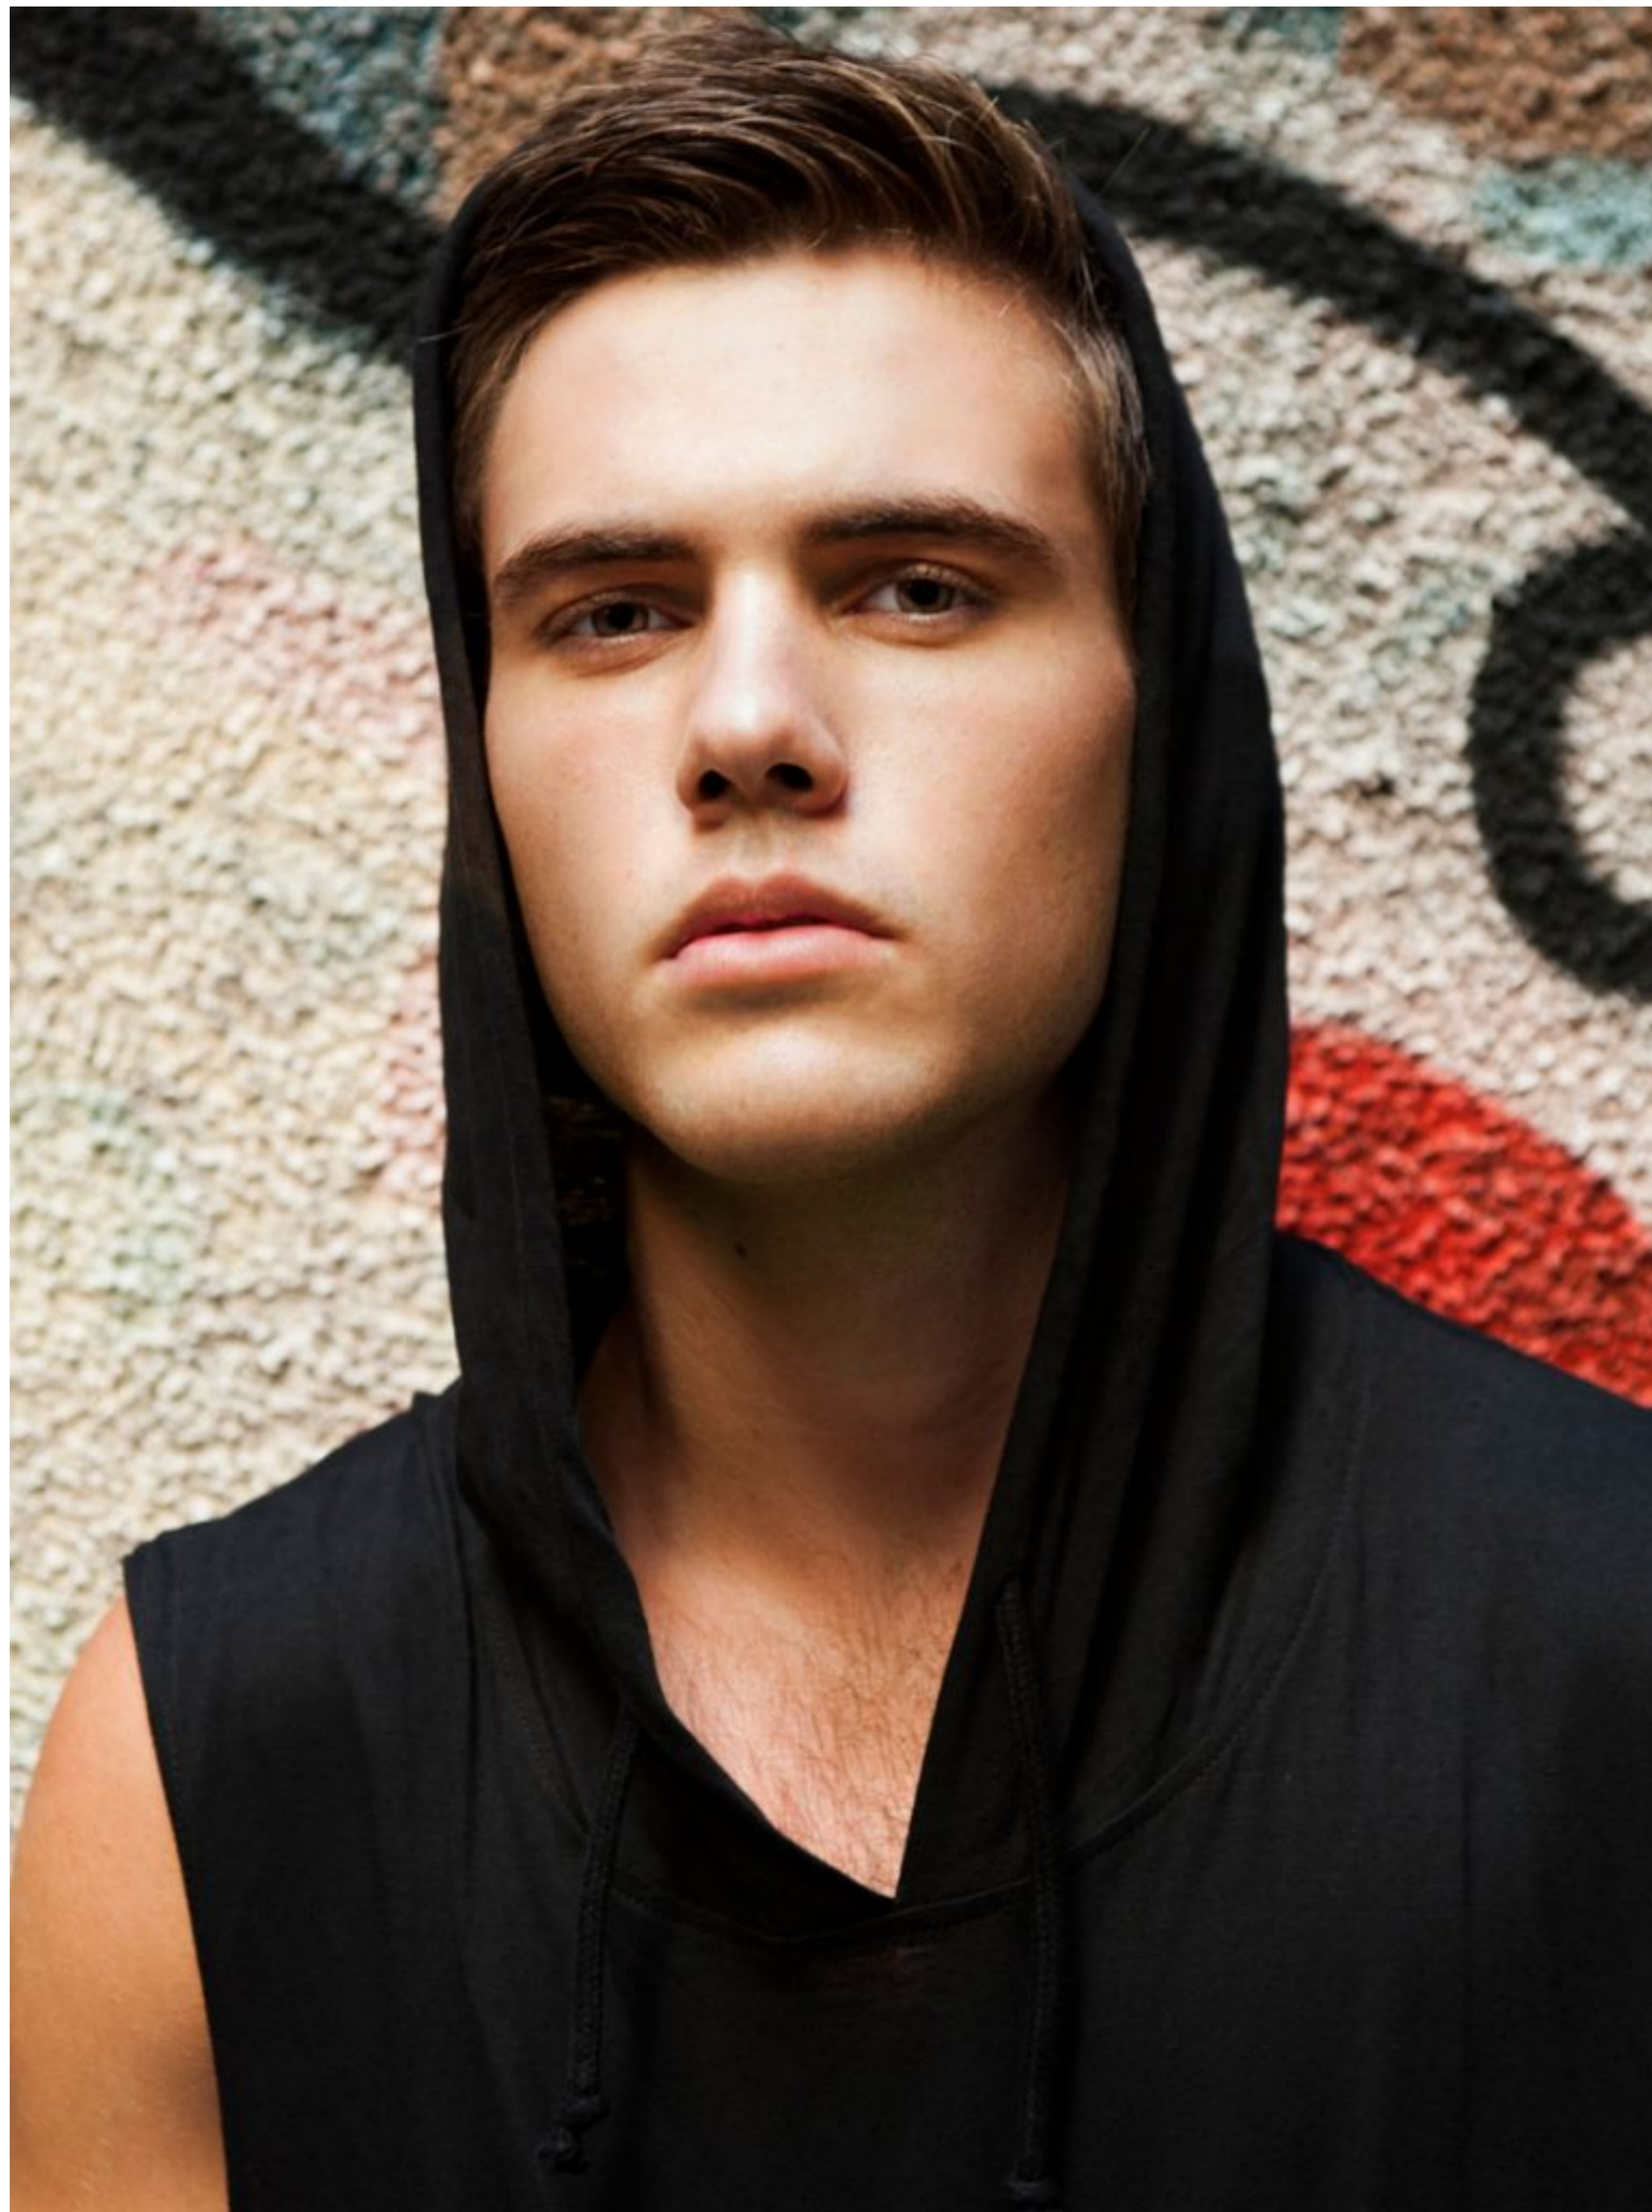

Height	5'8" - 173 cm
Bust	
Waist	33.8" - 86 cm
Cup	
Hips	
Top Size	
Skirt/Trouser Size	
Dress Size	
Shoe Size	11
Hair Color	Brown
Eyes Color	Blue/Green
Follow	Follow

Height	5'8" - 173 cm
Bust	
Waist	33.8" - 86 cm
Cup	
Hips	
Top Size	
Skirt/Trouser Size	
Dress Size	
Shoe Size	11
Hair Color	Brown
Eyes Color	Blue/Green
Follow	Follow

Height	5'8" - 173 cm
Bust	
Waist	33.8" - 86 cm
Cup	
Hips	
Top Size	
Skirt/Trouser Size	
Dress Size	
Shoe Size	11
Hair Color	Brown
Eyes Color	Blue/Green
Follow	Follow