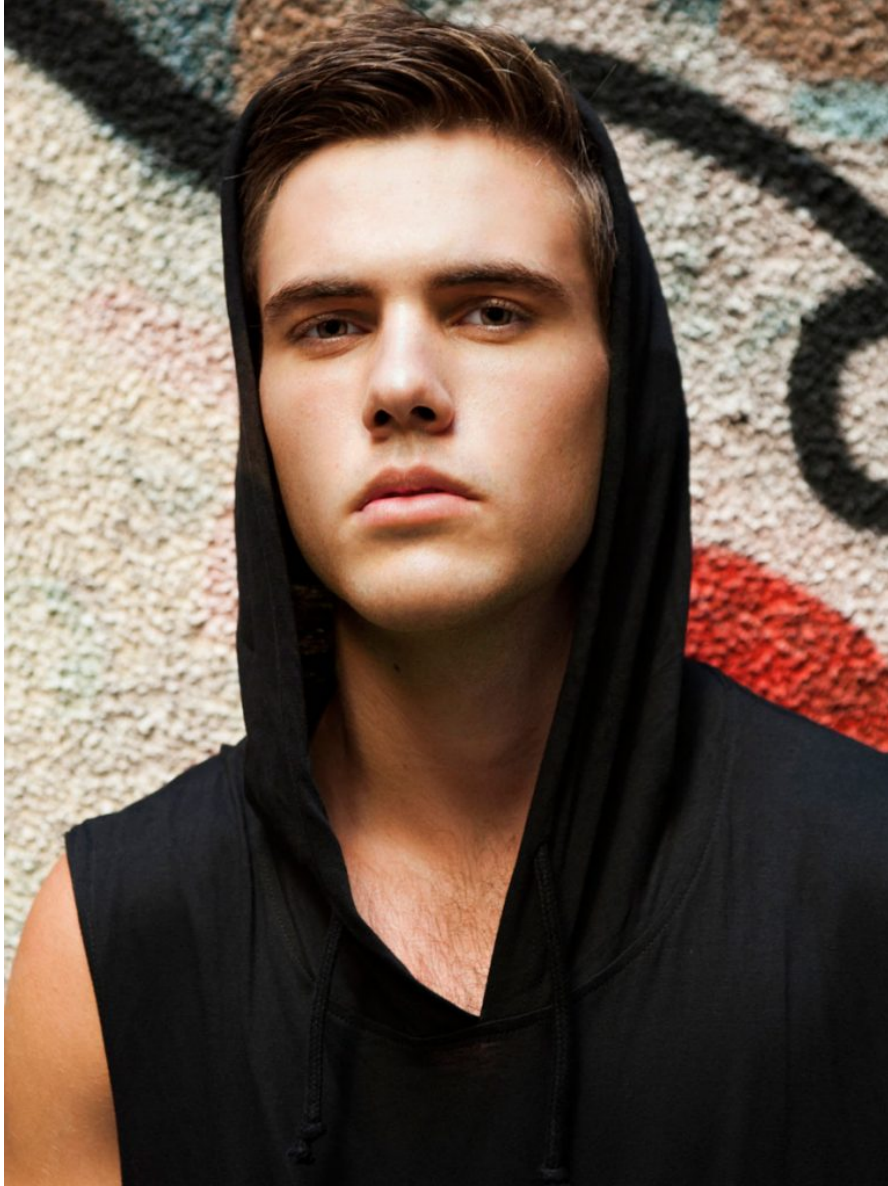

## Matthew W

Height  
5'8" - 173 cm

---

Waist  
33.8" - 86 cm

---

Shoe  
11

---

Hair  
Brown

---

Eyes  
Blue/Green

---

*Matthew W*

Height:5'8" - 173 cm Waist :33.8" - 86 cm Shoe :11 Hair :Brown Eyes :Blue/Green

*Matthew W*

Height:5'8" - 173 cm Waist :33.8" - 86 cm Shoe :11 Hair :Brown Eyes :Blue/Green