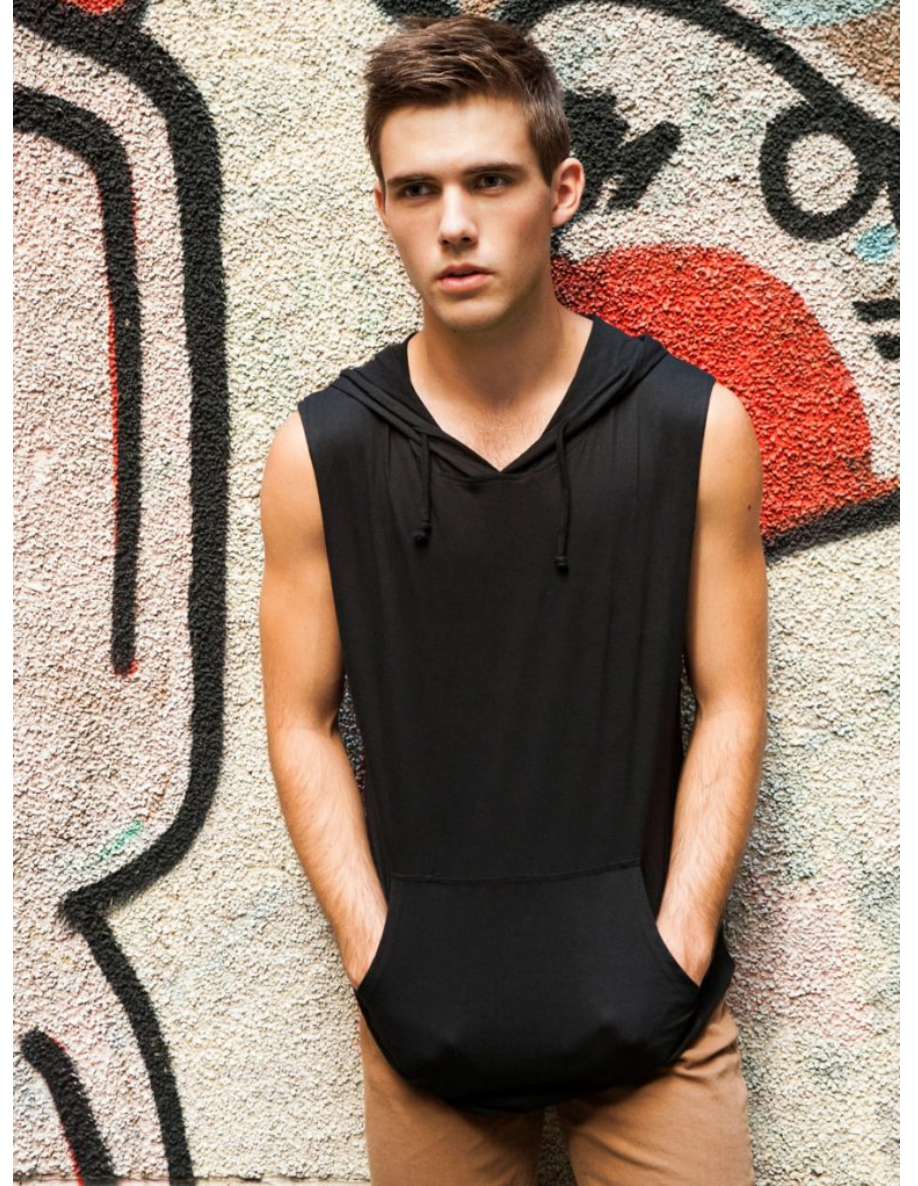

## Matthew W

Height  
5'8" - 173 cm

---

Waist  
33.8" - 86 cm

---

Shoe  
11

---

Hair  
Brown

---

Eyes  
Blue/Green

---

*Matthew W*

Height:5'8" - 173 cm Waist :33.8" - 86 cm Shoe :11 Hair :Brown Eyes :Blue/Green

*Matthew W*

Height:5'8" - 173 cm Waist :33.8" - 86 cm Shoe :11 Hair :Brown Eyes :Blue/Green