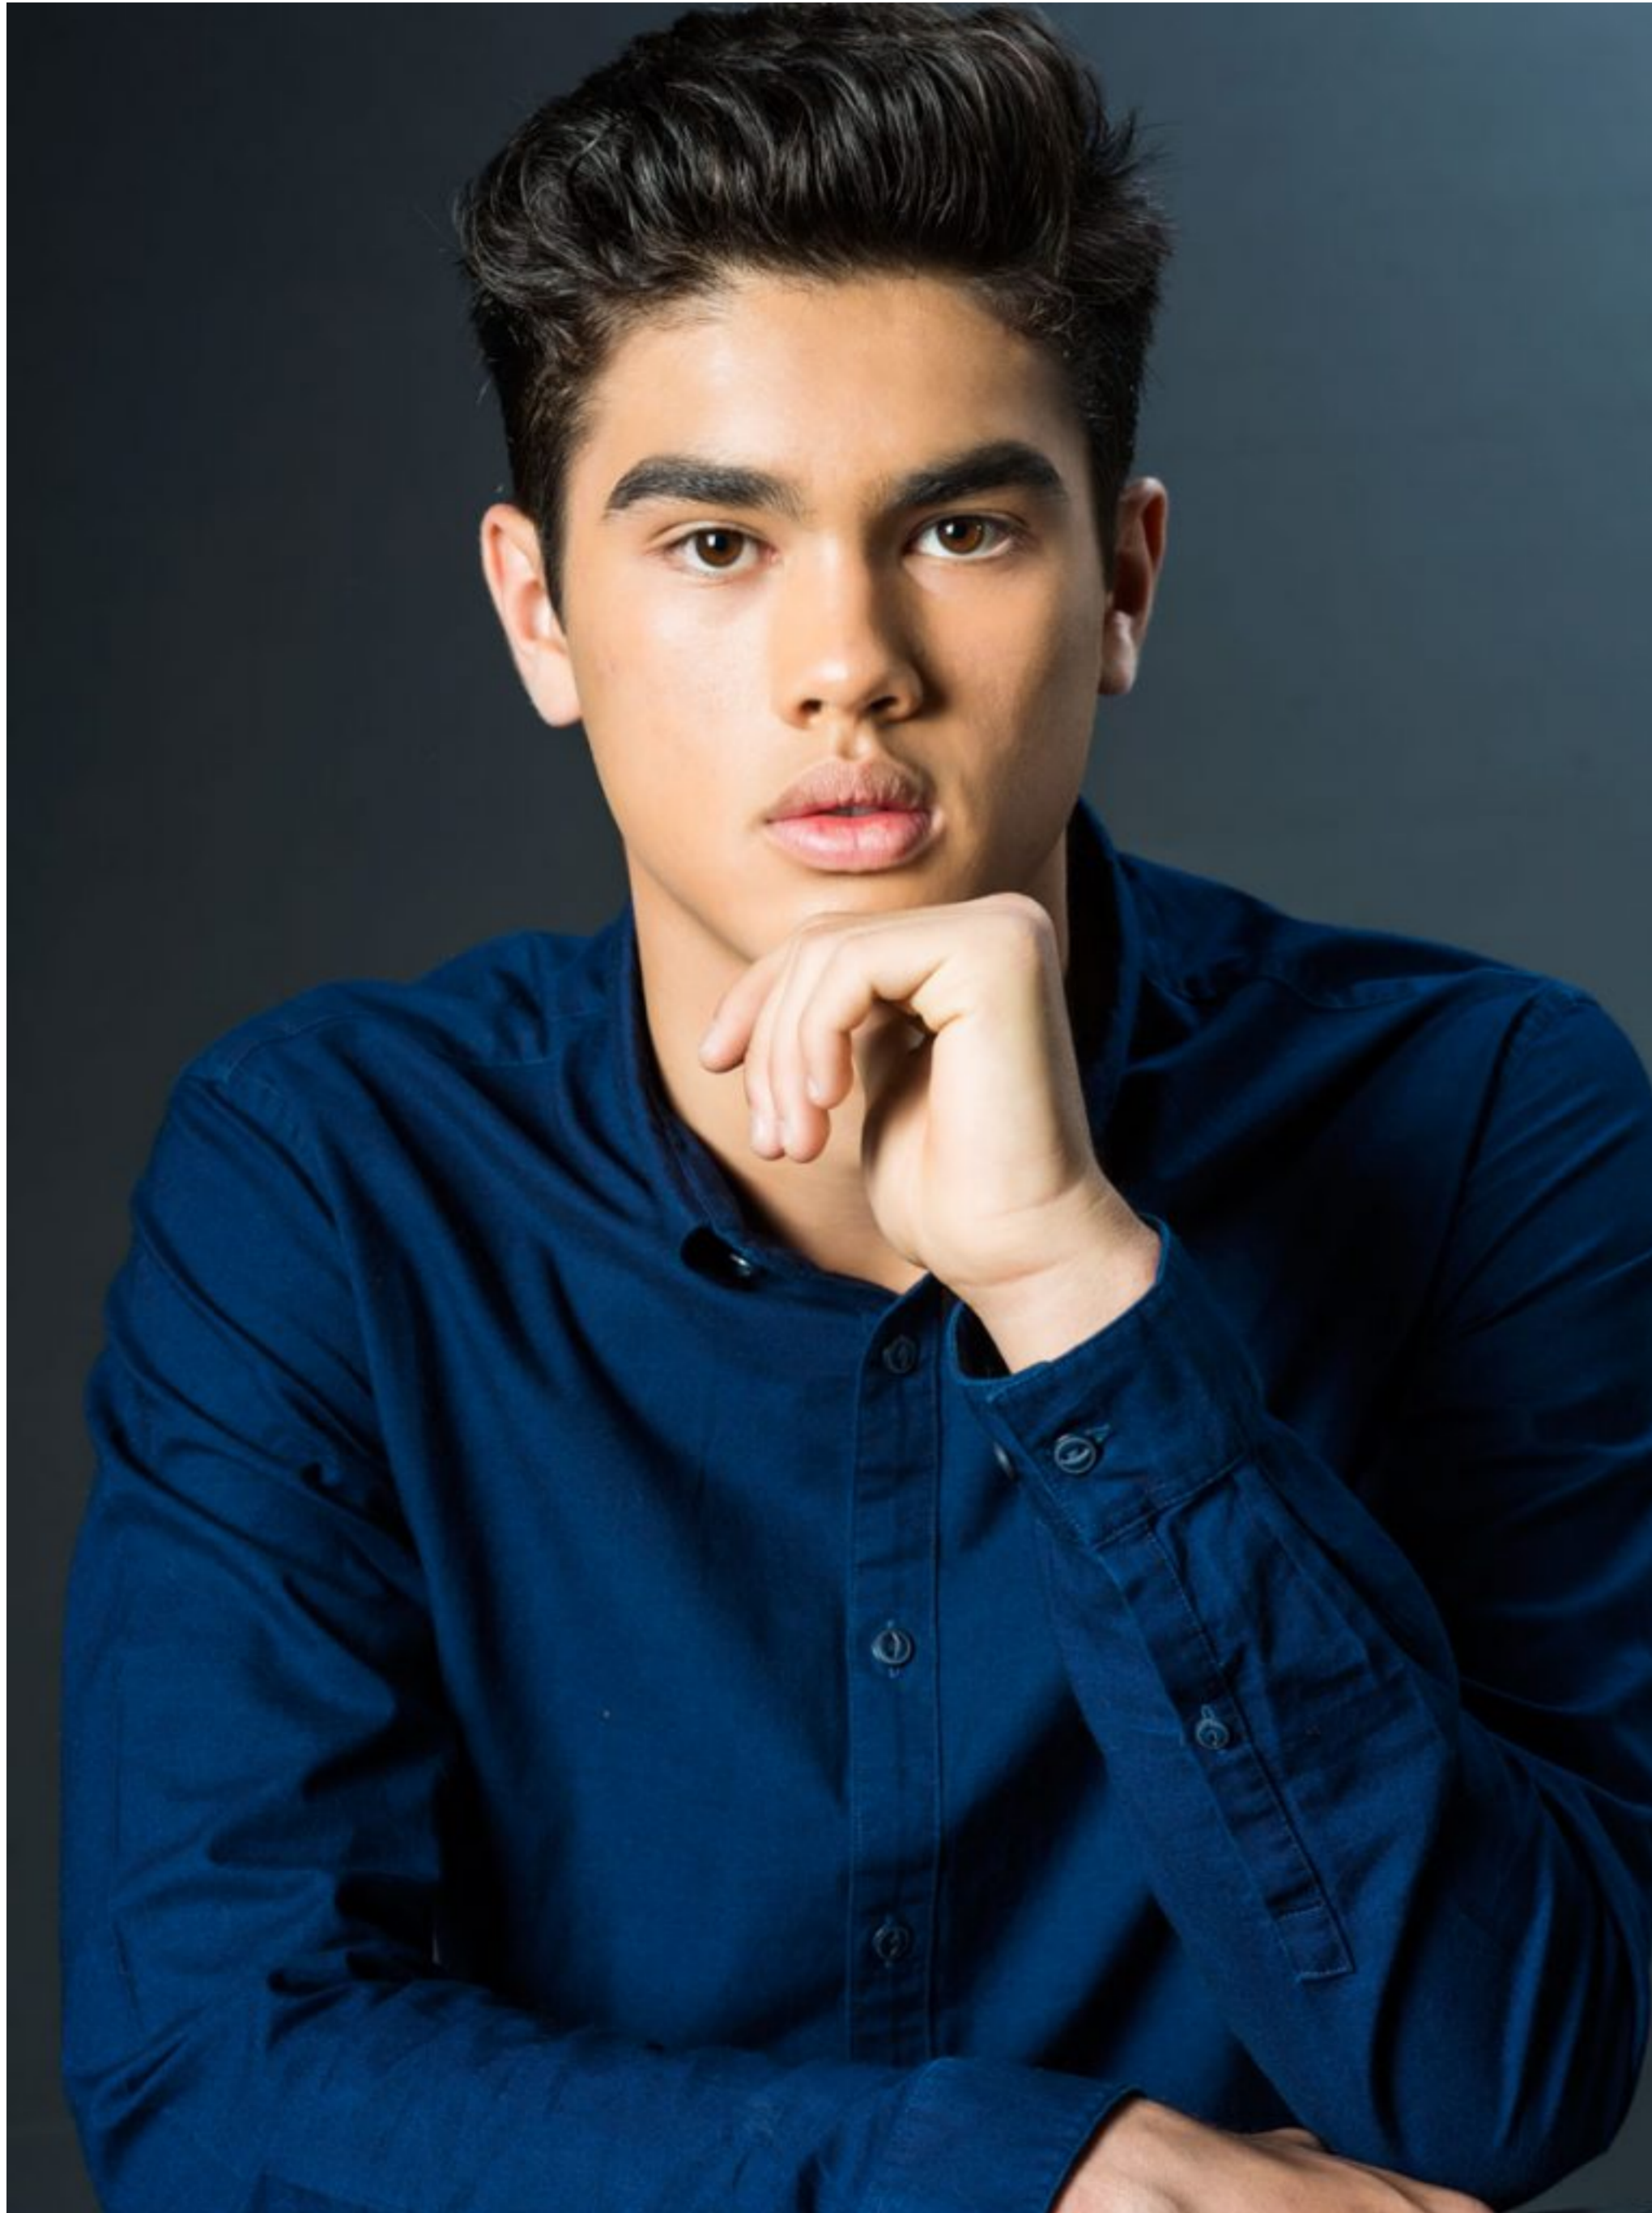

Height	6 foot
Bust	
Waist	32 inches
Cup	
Hips	
Top Size	
Skirt/Trouser Size	
Dress Size	
Shoe Size	10
Hair Color	Black
Eyes Color	Brown
Follow	Follow

Height	6 foot
Bust	
Waist	32 inches
Cup	
Hips	
Top Size	
Skirt/Trouser Size	
Dress Size	
Shoe Size	10
Hair Color	Black
Eyes Color	Brown
Follow	Follow