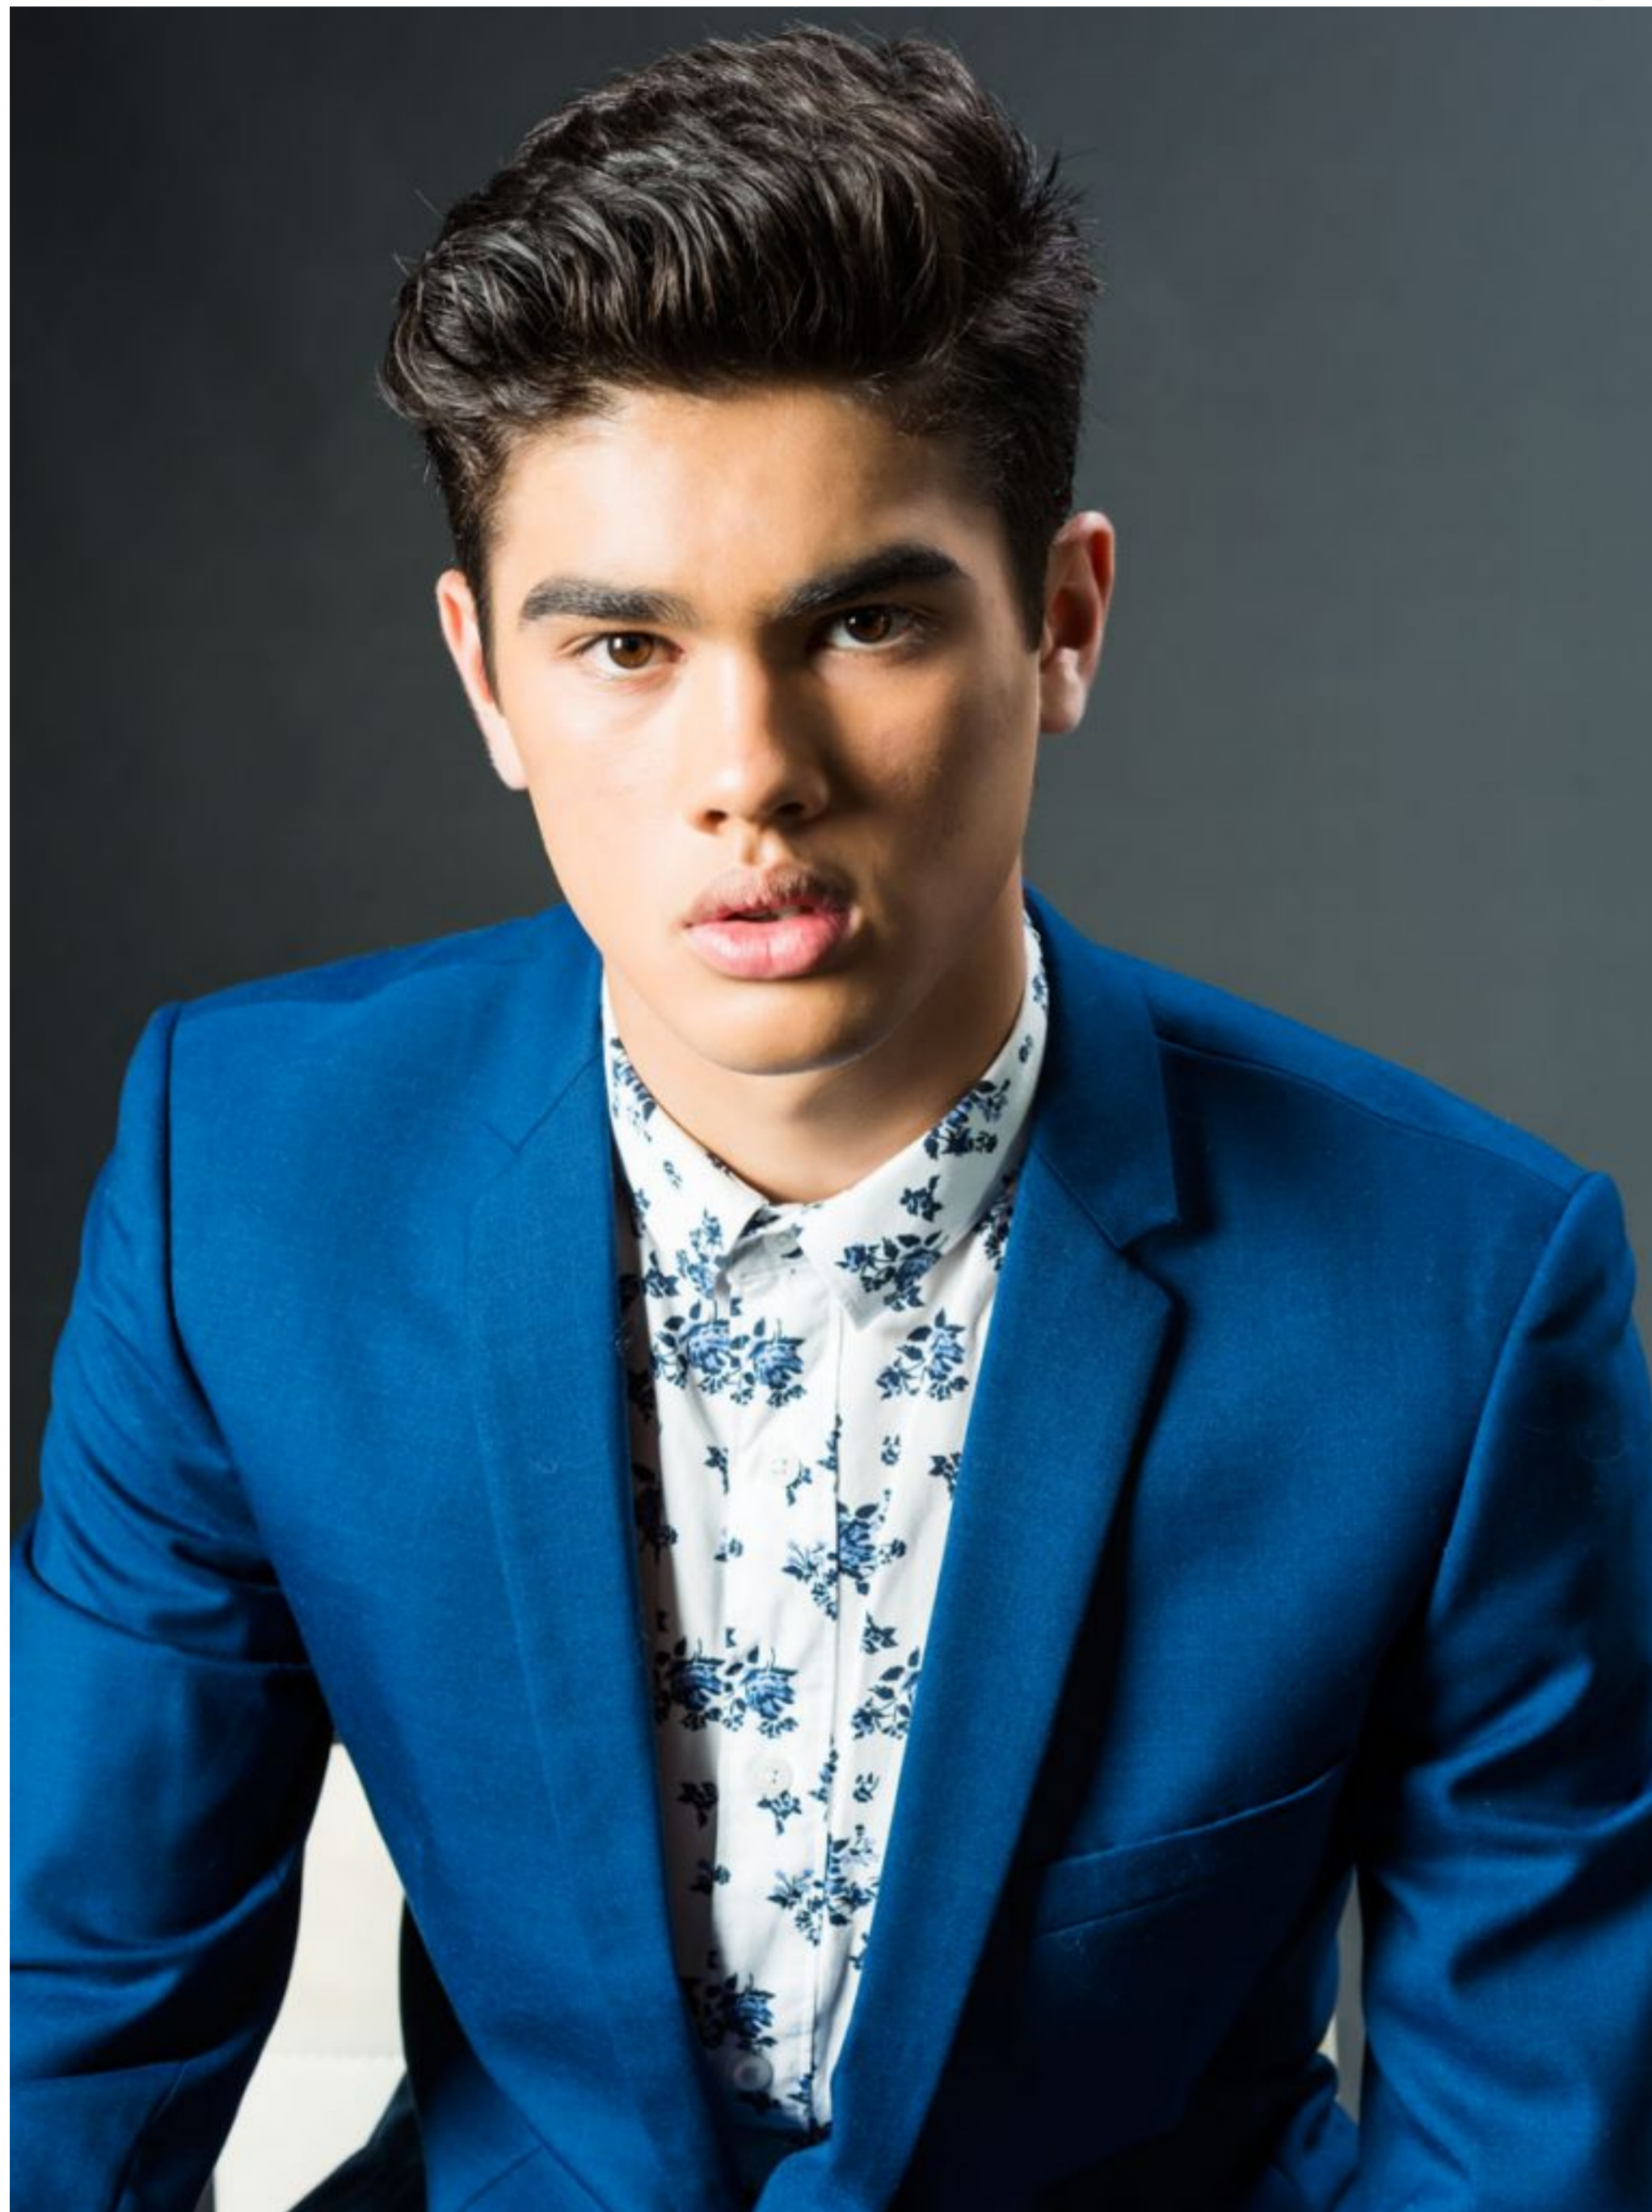

Height	6 foot
Bust	
Waist	32 inches
Cup	
Hips	
Top Size	
Skirt/Trouser Size	
Dress Size	
Shoe Size	10
Hair Color	Black
Eyes Color	Brown
Follow	Follow

Height	6 foot
Bust	
Waist	32 inches
Cup	
Hips	
Top Size	
Skirt/Trouser Size	
Dress Size	
Shoe Size	10
Hair Color	Black
Eyes Color	Brown
Follow	Follow