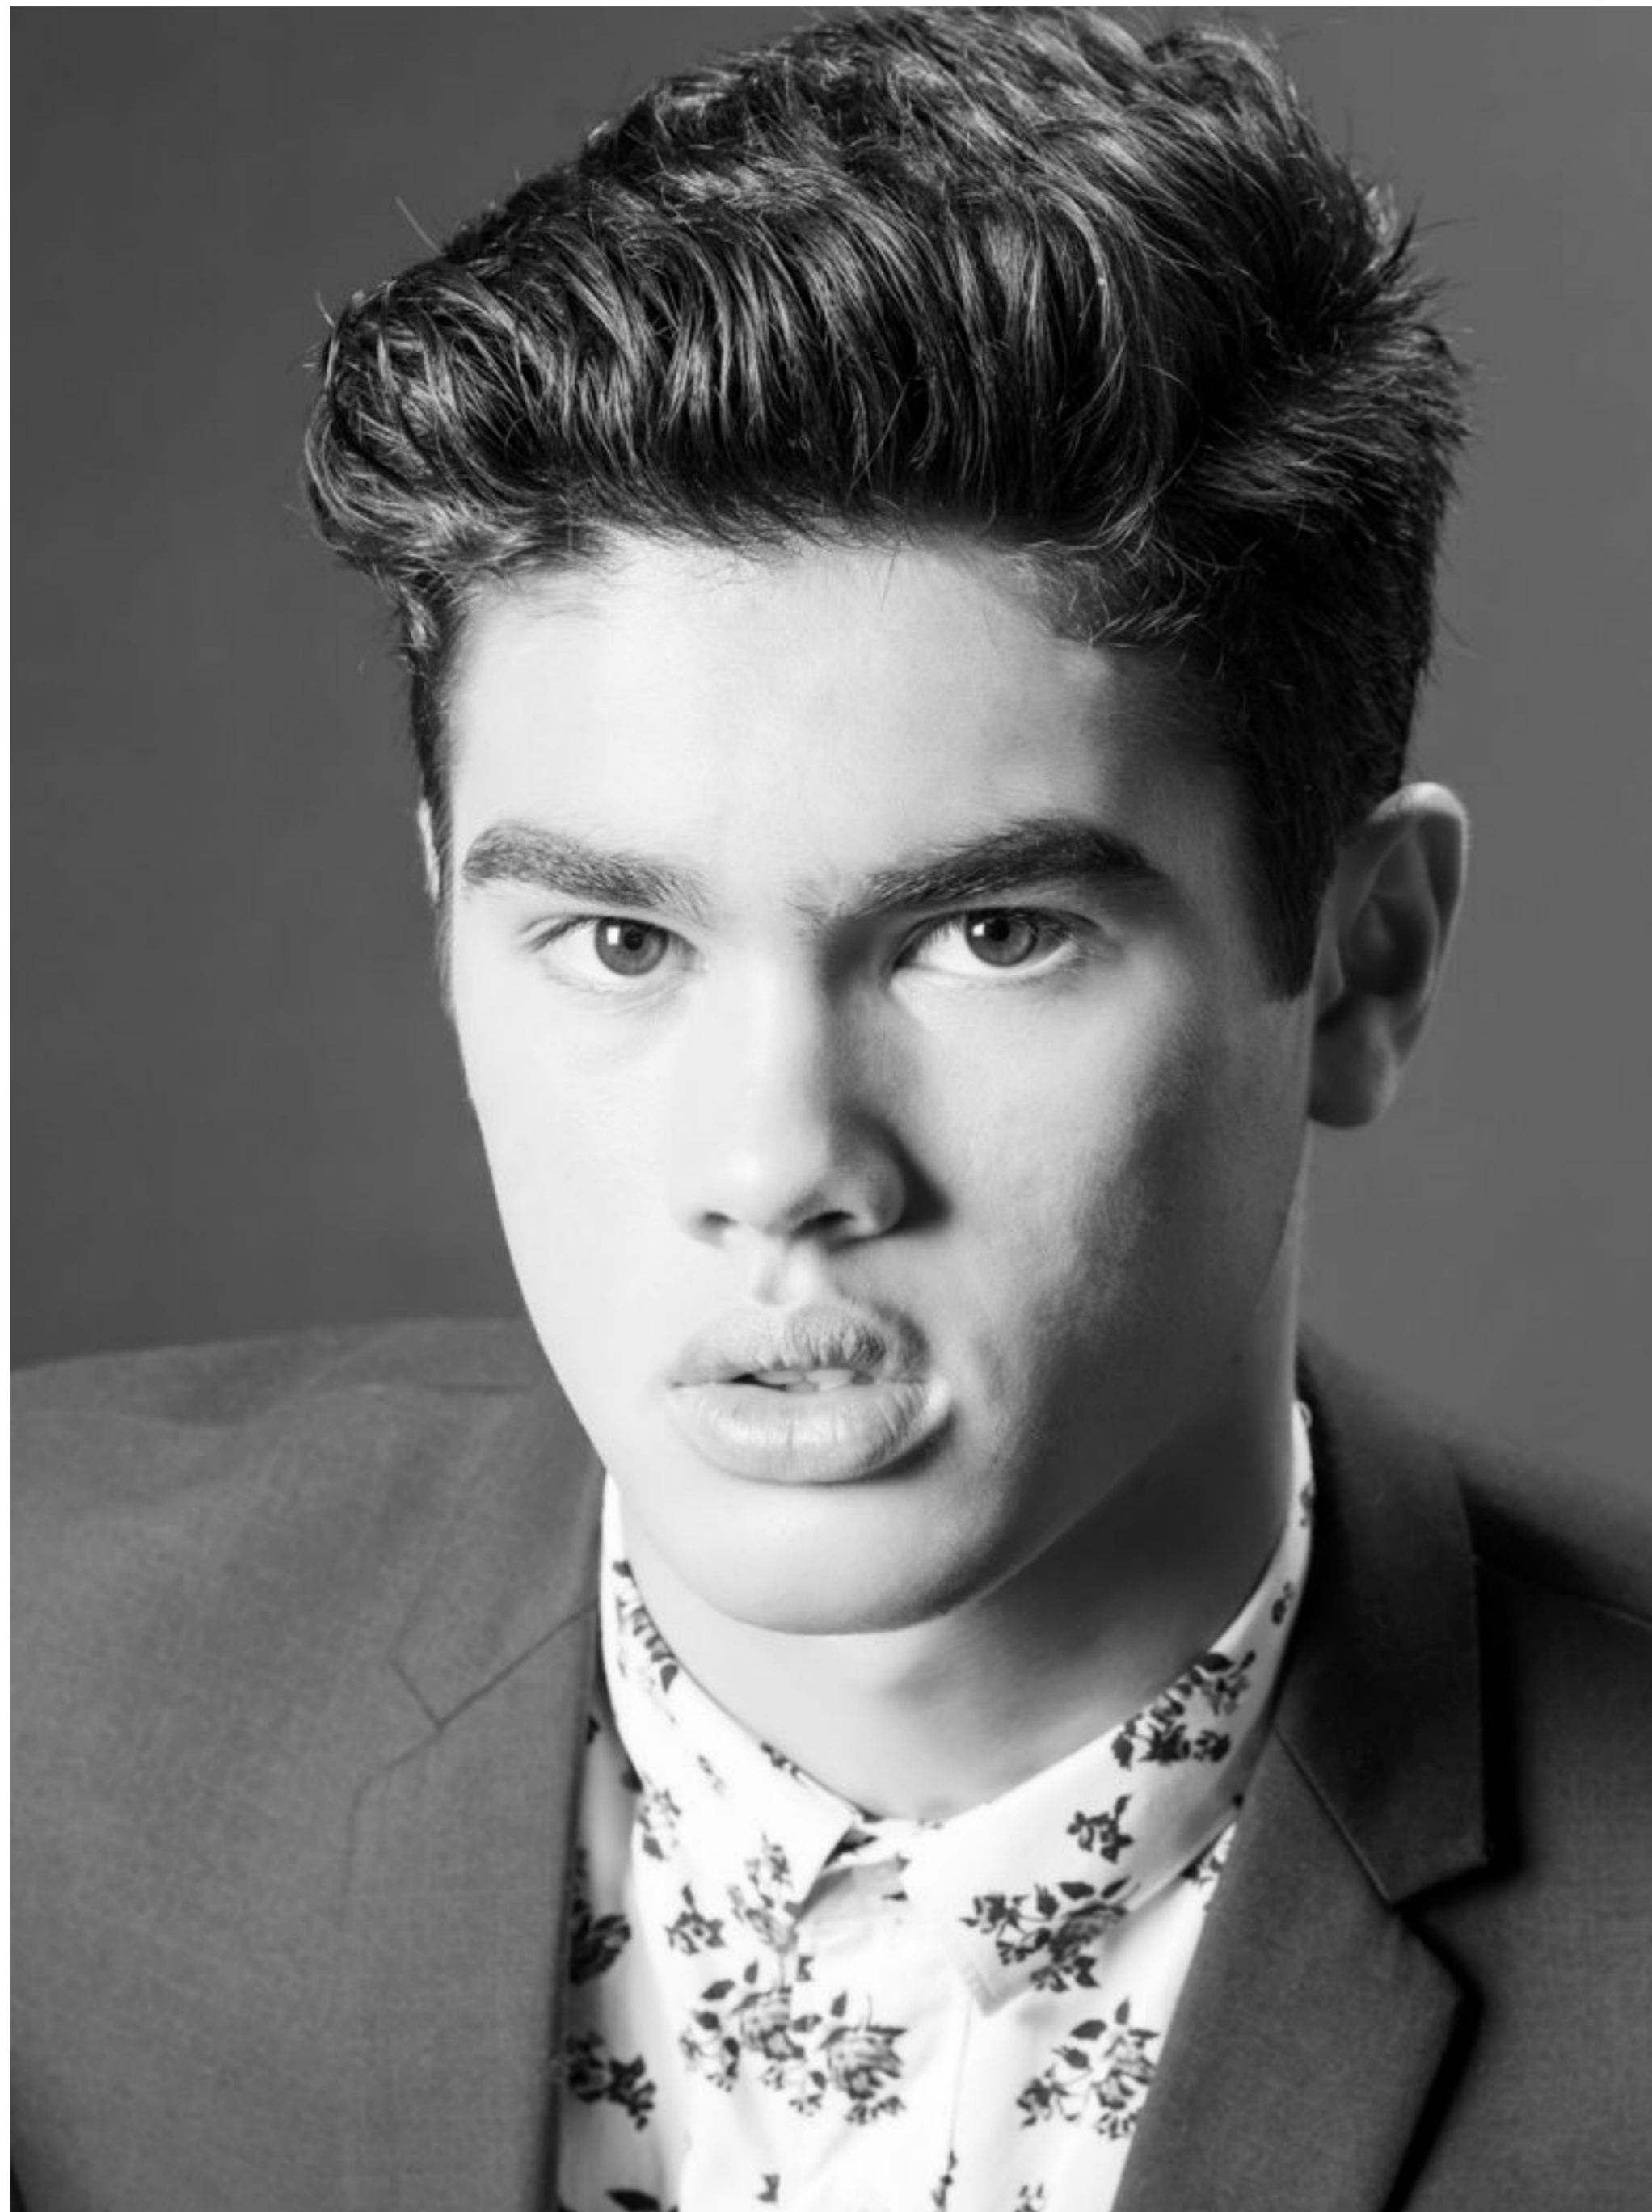

Height	6 foot
Bust	
Waist	32 inches
Cup	
Hips	
Top Size	
Skirt/Trouser Size	
Dress Size	
Shoe Size	10
Hair Color	Black
Eyes Color	Brown
Follow	Follow

Height	6 foot
Bust	
Waist	32 inches
Cup	
Hips	
Top Size	
Skirt/Trouser Size	
Dress Size	
Shoe Size	10
Hair Color	Black
Eyes Color	Brown
Follow	Follow