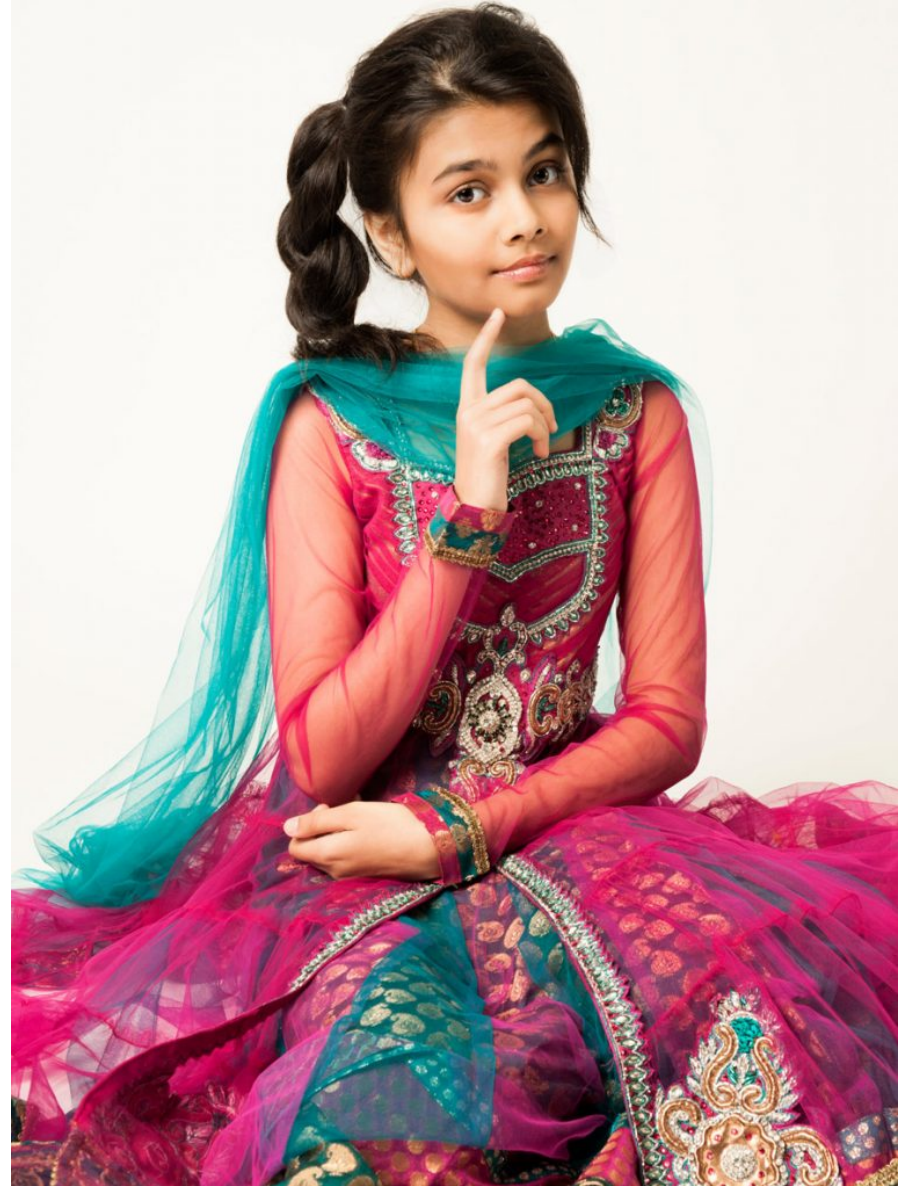

Nilima P

Height
4'10.6" - 149 cm

Bust
72 cm - 28.3"

Waist
29.5" - 75 cm

Hips
32.6" - 83 cm

Dress
14

Shoe
3 to 3.5 (betts junior)

Hair
Black

Eyes
Black

Nilima P

Height:4'10.6" - 149 cm Bust :72 cm - 28.3" Waist :29.5" - 75 cm Hips :32.6" - 83 cm Dress :14 Shoe :3 to 3.5 (betts junior) Hair :Black Eyes :Black

Nilima P

Height:4'10.6" - 149 cm Bust :72 cm - 28.3" Waist :29.5" - 75 cm Hips :32.6" - 83 cm Dress :14 Shoe :3 to 3.5 (betts junior) Hair :Black Eyes :Black

Nilima P

Height:4'10.6" - 149 cm Bust :72 cm - 28.3" Waist :29.5" - 75 cm Hips :32.6" - 83 cm Dress :14 Shoe :3 to 3.5 (betts junior) Hair :Black Eyes :Black