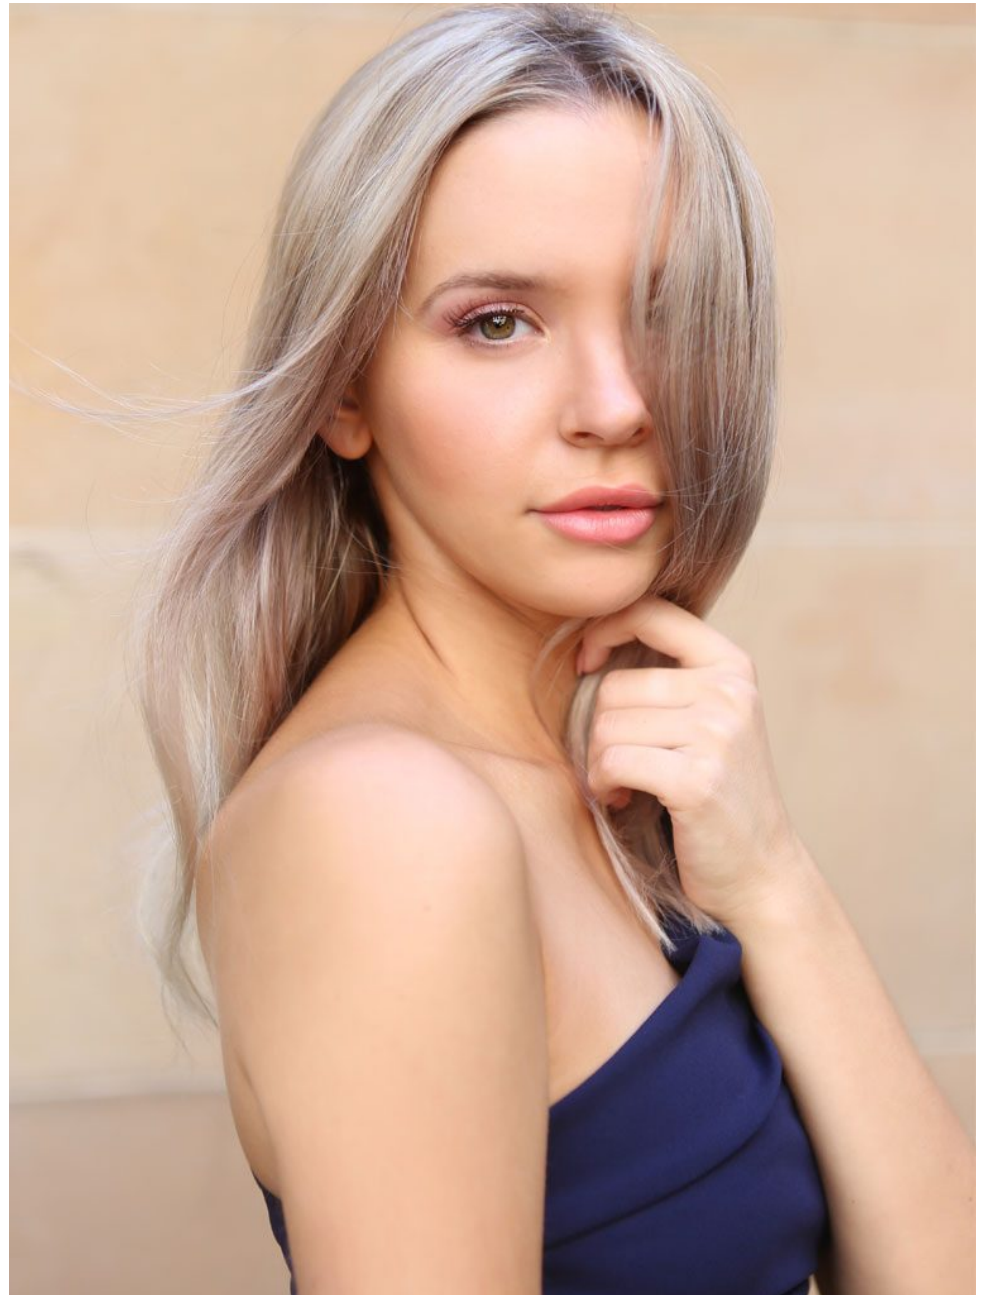

Loren

Height
170cm

Bust
34'

Waist
26'

Hips
35'

Dress
8

Shoe
7

Hair
blonde

Eyes
blue

Loren

Height:170cm Bust :34' Waist :26' Hips :35' Dress :8 Shoe :7 Hair :blonde Eyes :blue

Loren

Height:170cm Bust :34' Waist :26' Hips :35' Dress :8 Shoe :7 Hair :blonde Eyes :blue