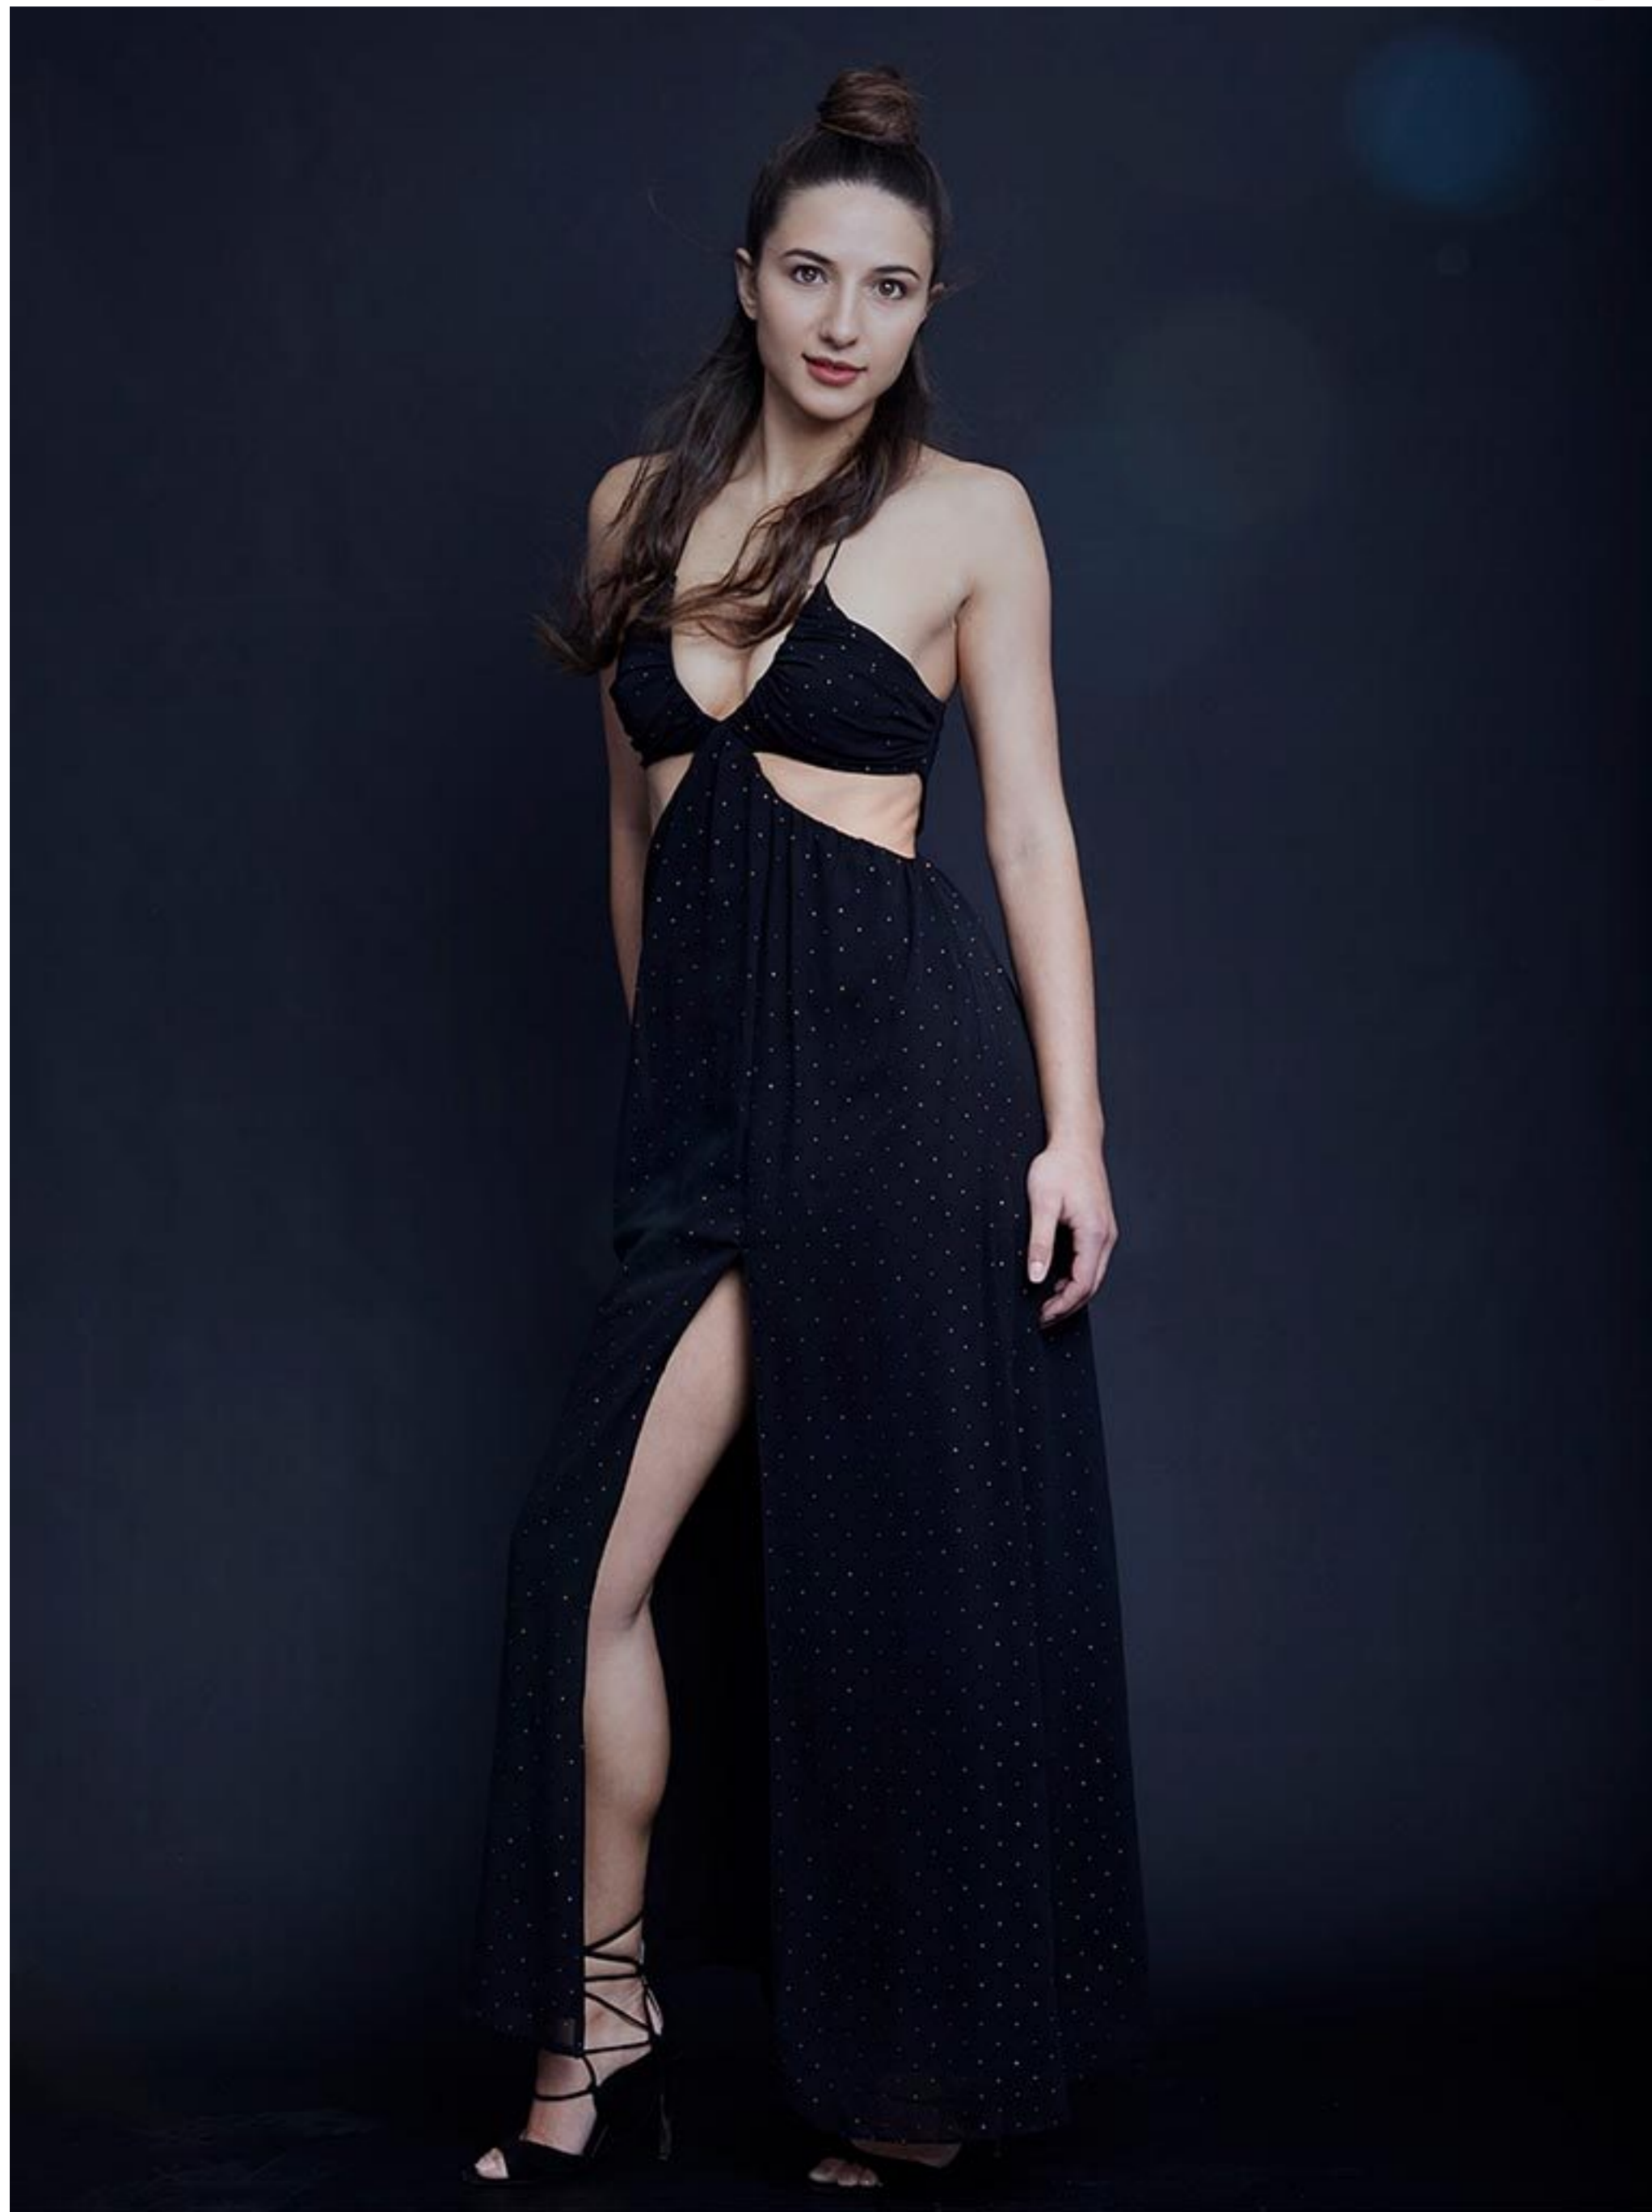

Height	160cm /5'6
Bust	33'
Waist	26'
Cup	
Hips	
Top Size	
Skirt/Trouser Size	
Dress Size	8
Shoe Size	
Hair Color	Brown
Eyes Color	Brown
Follow	Follow

Height	160cm /5'6
Bust	33'
Waist	26'
Cup	
Hips	
Top Size	
Skirt/Trouser Size	
Dress Size	8
Shoe Size	
Hair Color	Brown
Eyes Color	Brown
Follow	Follow

Height	160cm /5'6
Bust	33'
Waist	26'
Cup	
Hips	
Top Size	
Skirt/Trouser Size	
Dress Size	8
Shoe Size	
Hair Color	Brown
Eyes Color	Brown
Follow	Follow