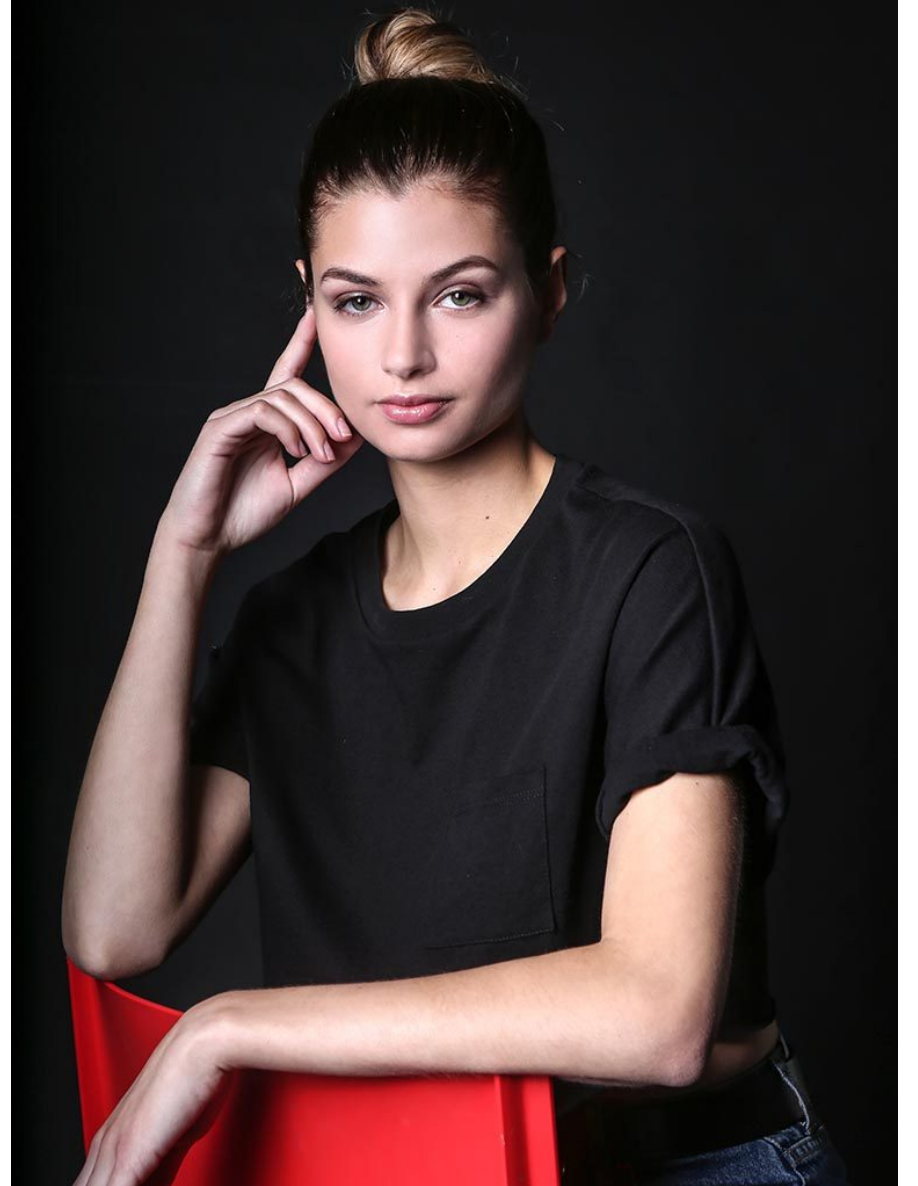

Alexandra A

Height:5'9 Bust :33cm/13' Waist :26cm/10' Hips :32cm/13' Dress :8-10 Shoe :9.5 Hair :Balayage (brown to blonde) Eyes :Hazel