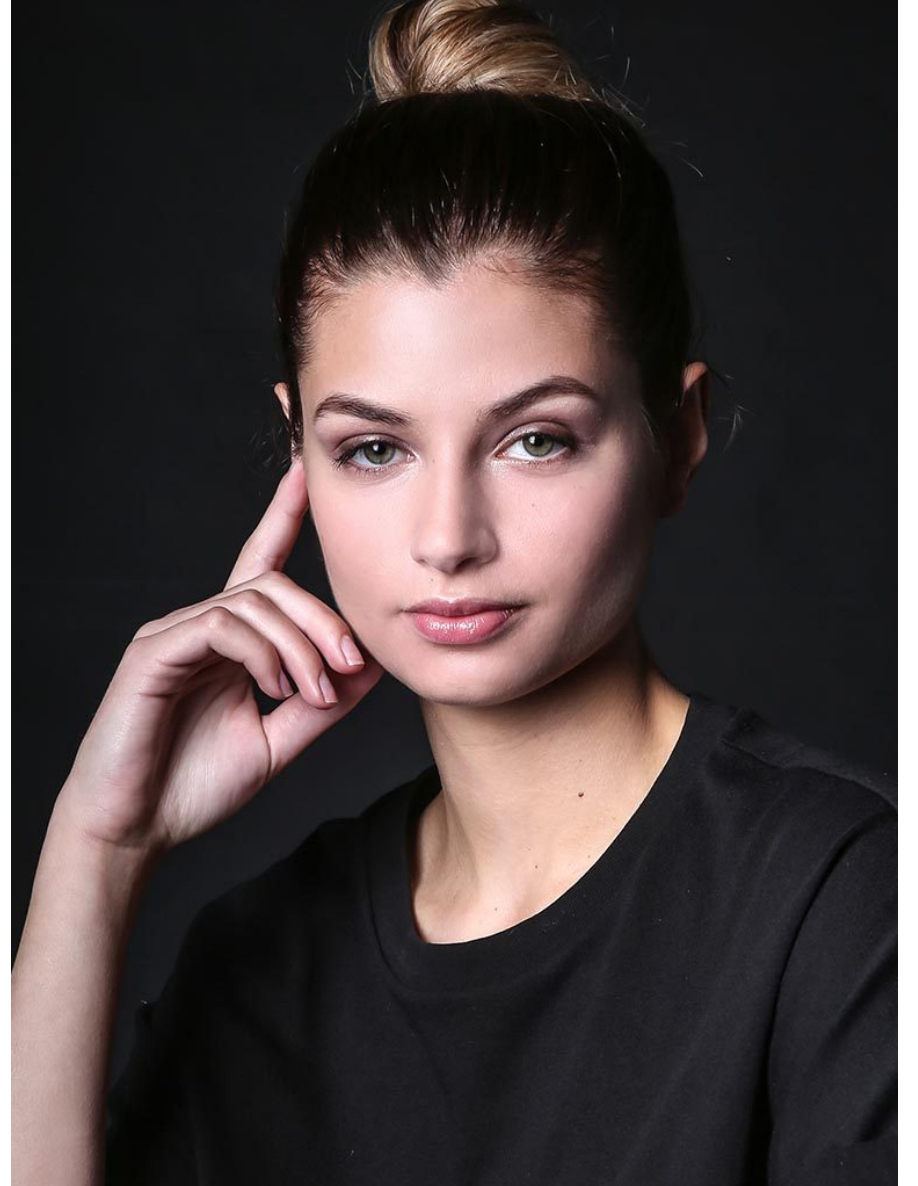

Alexandra A

Height:5'9 Bust :33cm/13' Waist :26cm/10' Hips :32cm/13' Dress :8-10 Shoe :9.5 Hair :Balayage (brown to blonde) Eyes :Hazel