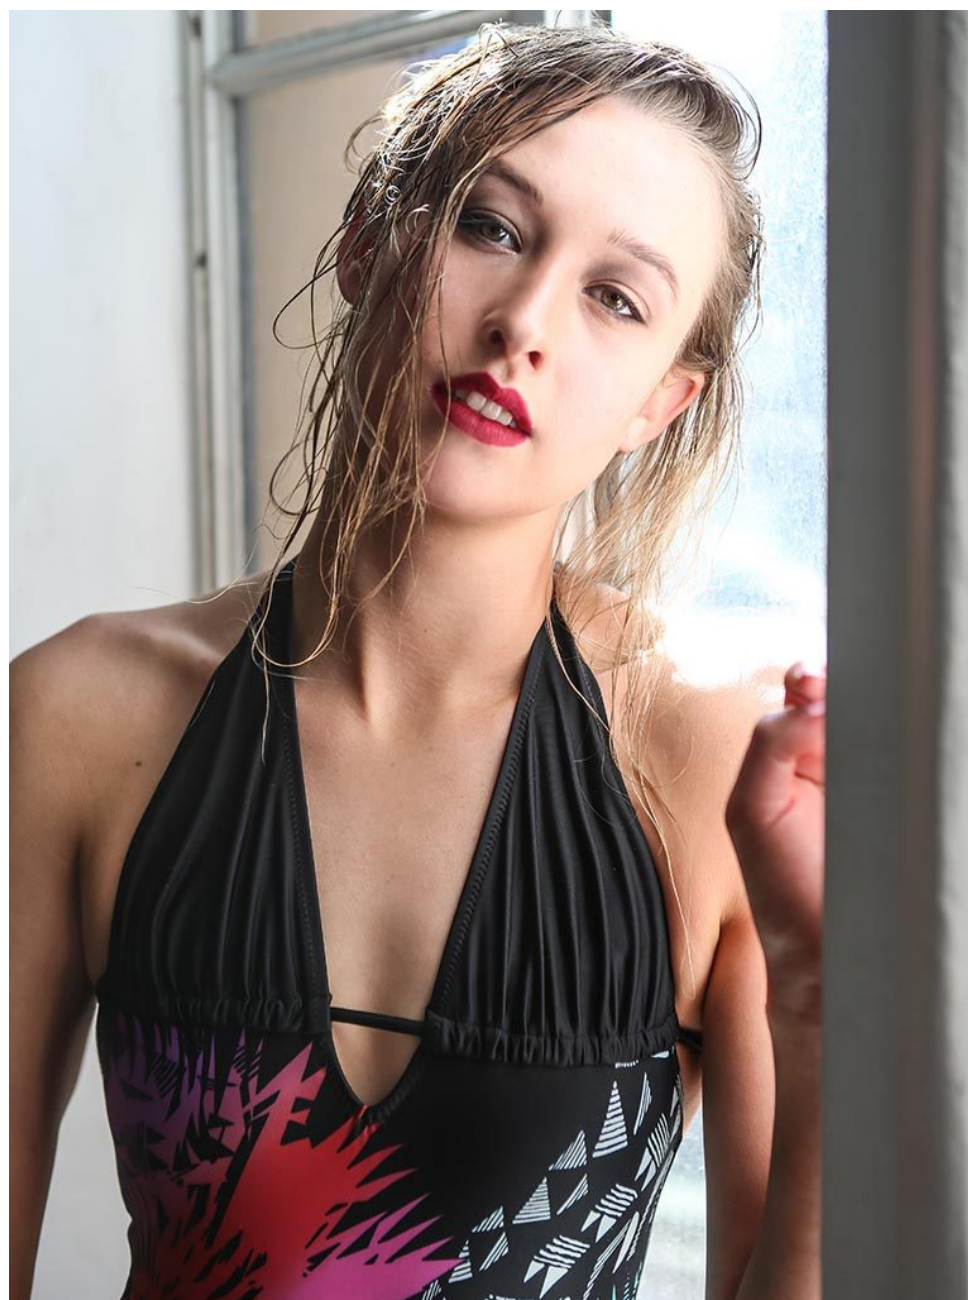

Courtney

Height
178cm/5'10

Bust
89cm/35"

Waist
73cm/29"

Hips
95cm/37"

Dress
10

Shoe
10

Hair
Blonde

Eyes
Hazel

Courtney

Height:178cm/5'10 Bust :89cm/35' Waist :73cm/29' Hips :95cm/37' Dress :10 Shoe :10 Hair :Blonde Eyes :Hazel

Courtney

Height:178cm/5'10 Bust :89cm/35' Waist :73cm/29' Hips :95cm/37' Dress :10 Shoe :10 Hair :Blonde Eyes :Hazel