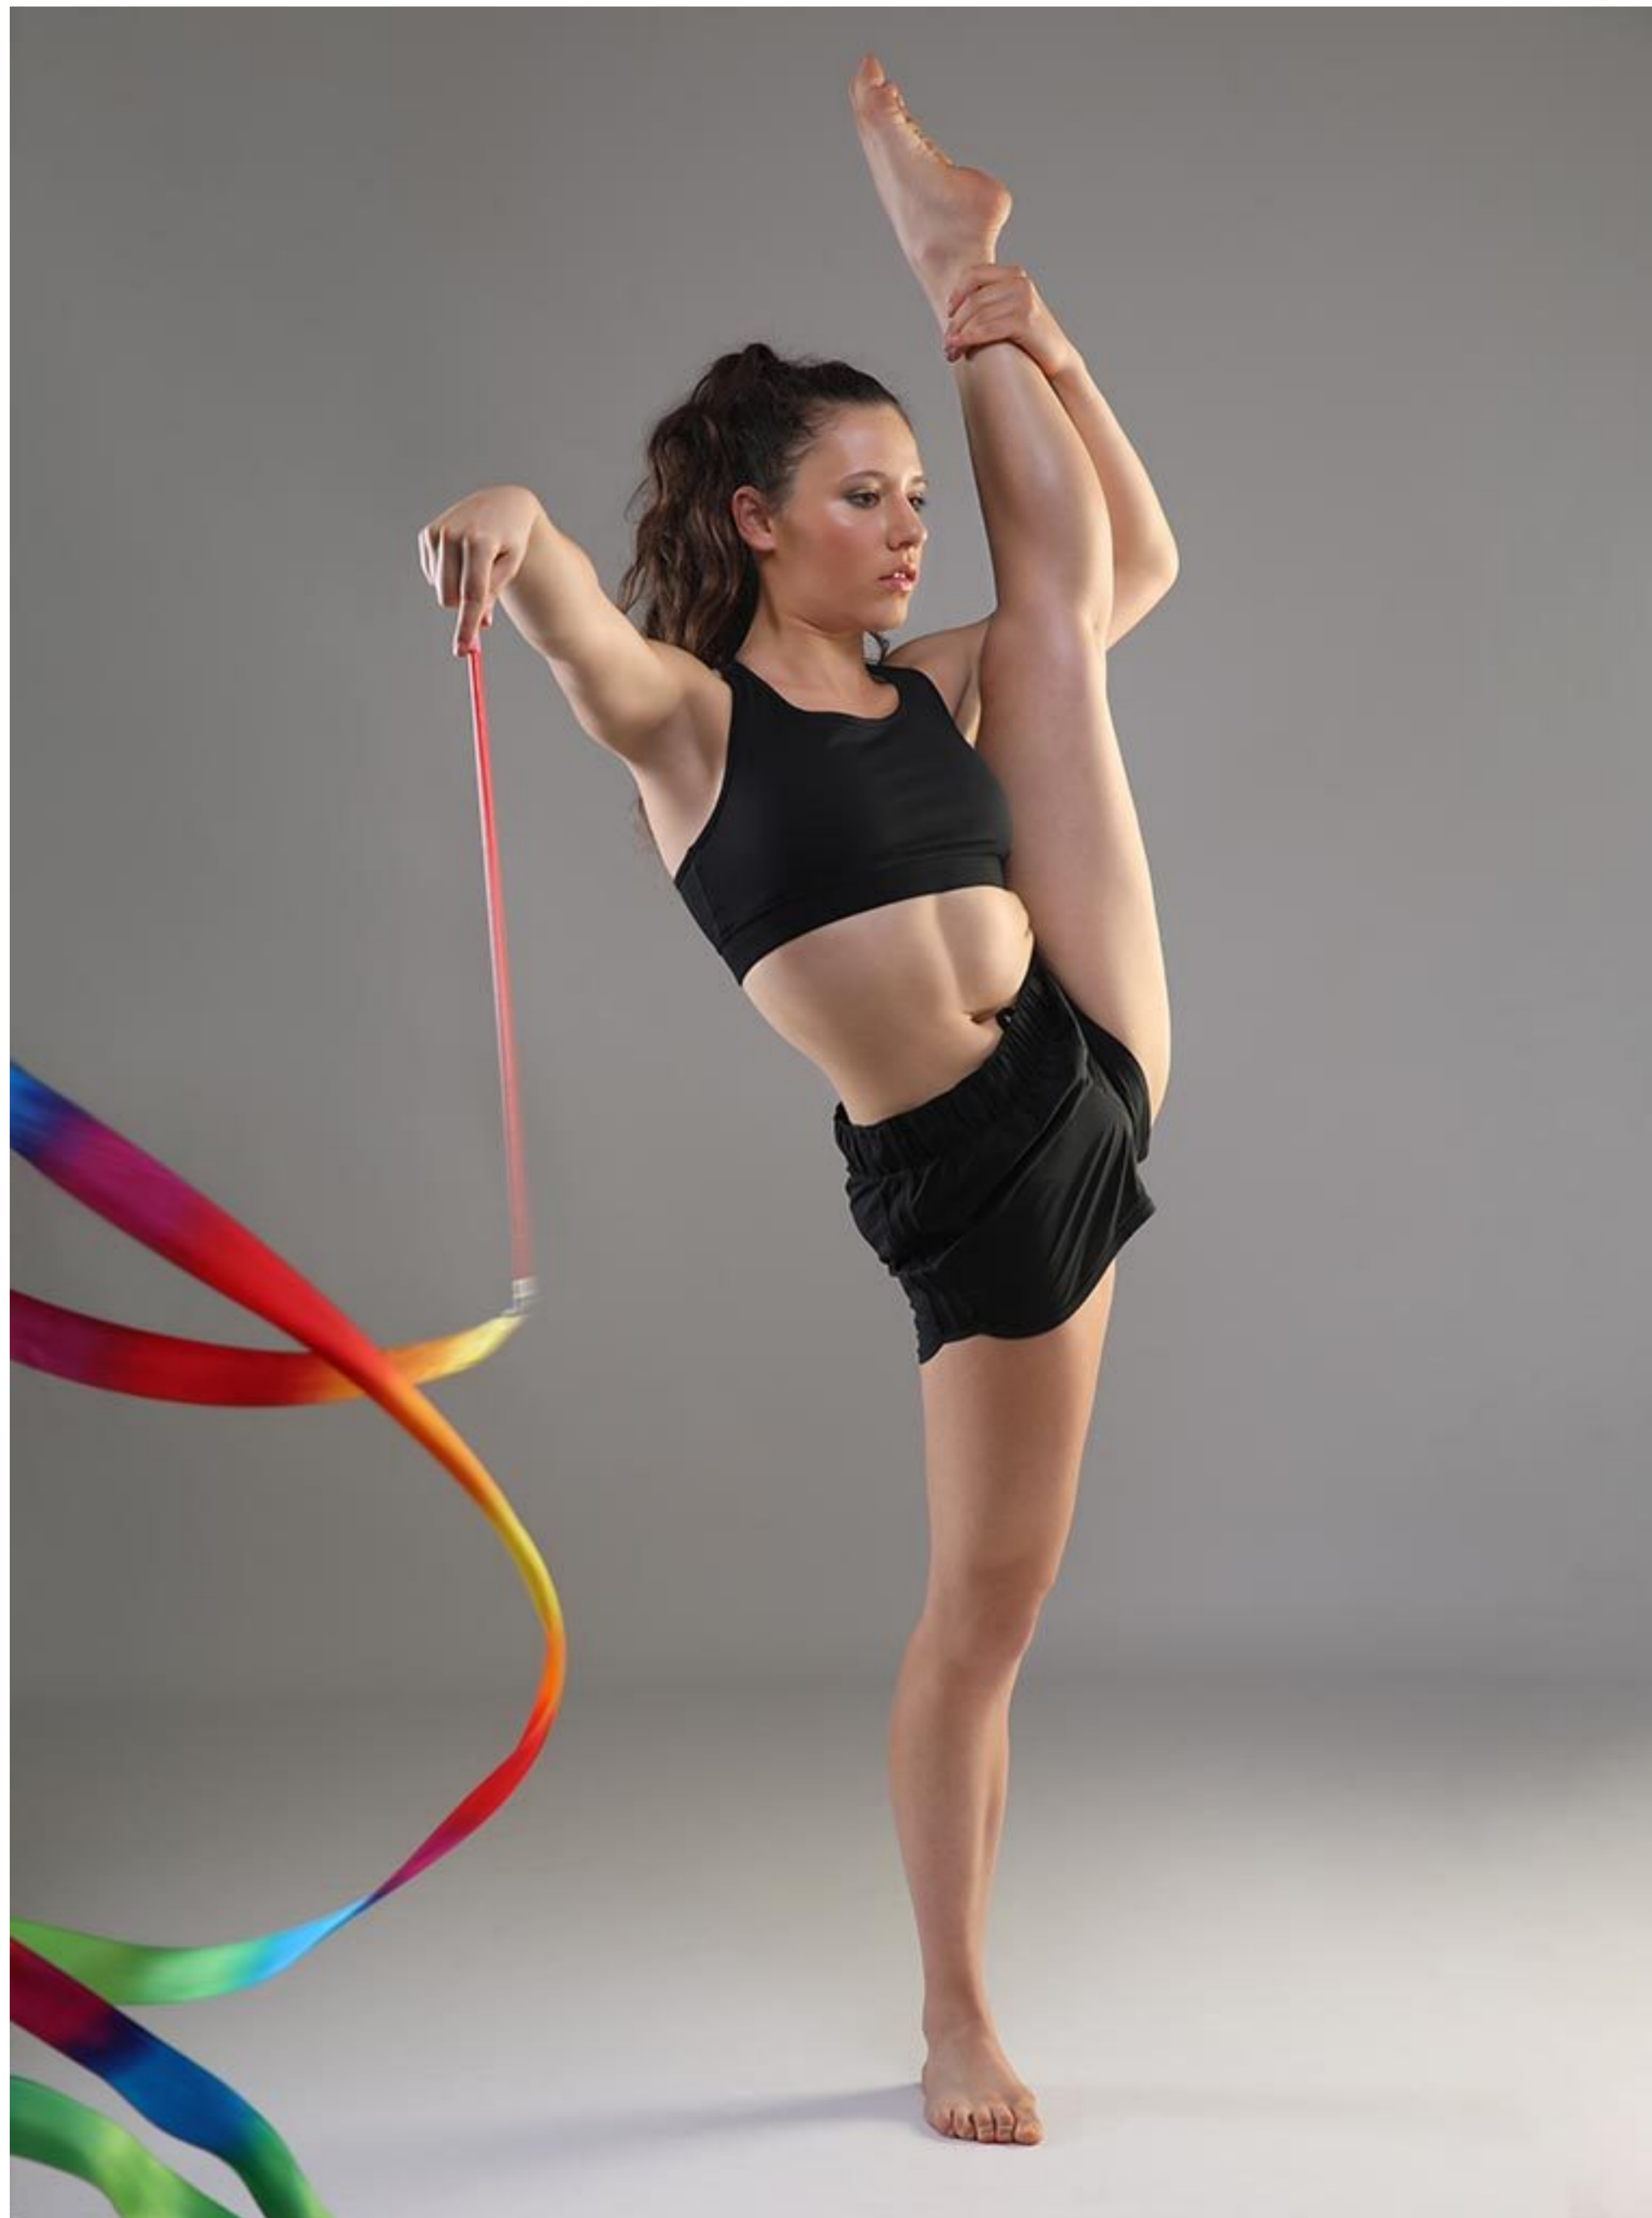

Height	158cm/5'2"
Bust	84cm/33"
Waist	63cm/25"
Cup	
Hips	86cm/34"
Top Size	
Skirt/Trouser Size	
Dress Size	8
Shoe Size	6
Hair Color	Brown
Eyes Color	Brown
Follow	Follow

Height	158cm/5'2"
Bust	84cm/33"
Waist	63cm/25"
Cup	
Hips	86cm/34"
Top Size	
Skirt/Trouser Size	
Dress Size	8
Shoe Size	6
Hair Color	Brown
Eyes Color	Brown
Follow	Follow

Height	158cm/5'2"
Bust	84cm/33"
Waist	63cm/25"
Cup	
Hips	86cm/34"
Top Size	
Skirt/Trouser Size	
Dress Size	8
Shoe Size	6
Hair Color	Brown
Eyes Color	Brown
Follow	Follow