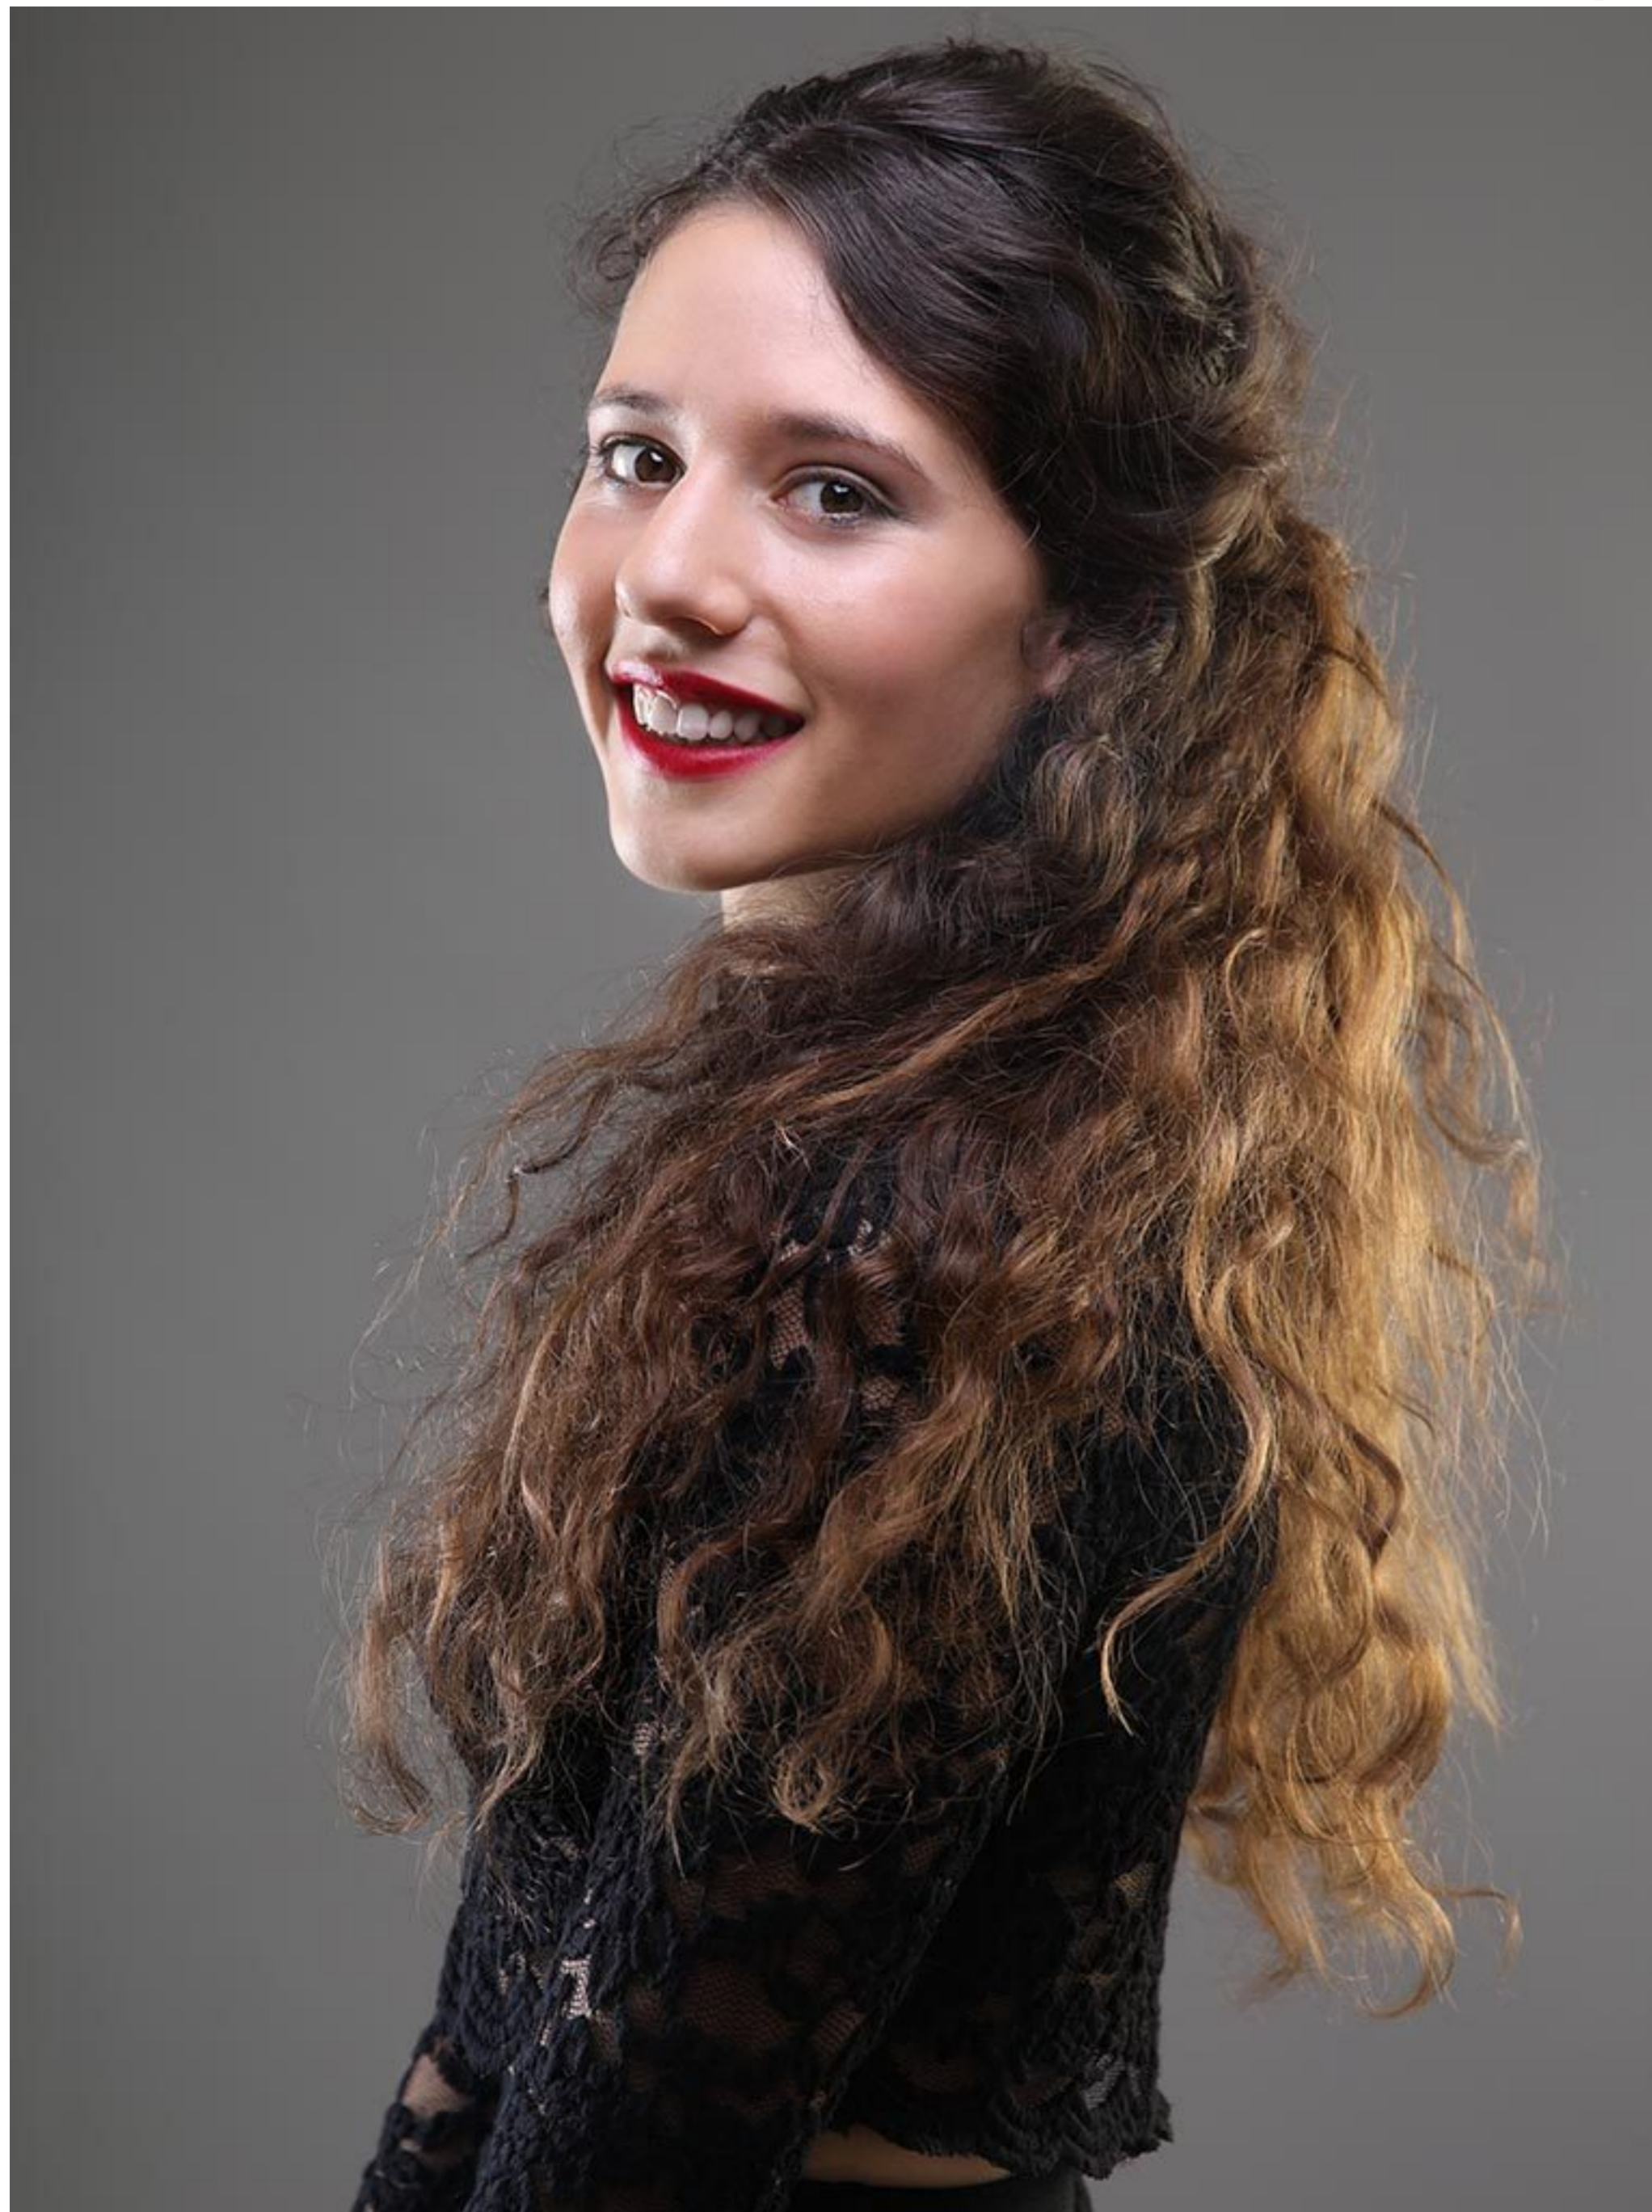

Height	158cm/5'2"
Bust	84cm/33"
Waist	63cm/25"
Cup	
Hips	86cm/34"
Top Size	
Skirt/Trouser Size	
Dress Size	8
Shoe Size	6
Hair Color	Brown
Eyes Color	Brown
Follow	Follow

Height	158cm/5'2"
Bust	84cm/33"
Waist	63cm/25"
Cup	
Hips	86cm/34"
Top Size	
Skirt/Trouser Size	
Dress Size	8
Shoe Size	6
Hair Color	Brown
Eyes Color	Brown
Follow	Follow

Height	158cm/5'2"
Bust	84cm/33"
Waist	63cm/25"
Cup	
Hips	86cm/34"
Top Size	
Skirt/Trouser Size	
Dress Size	8
Shoe Size	6
Hair Color	Brown
Eyes Color	Brown
Follow	Follow