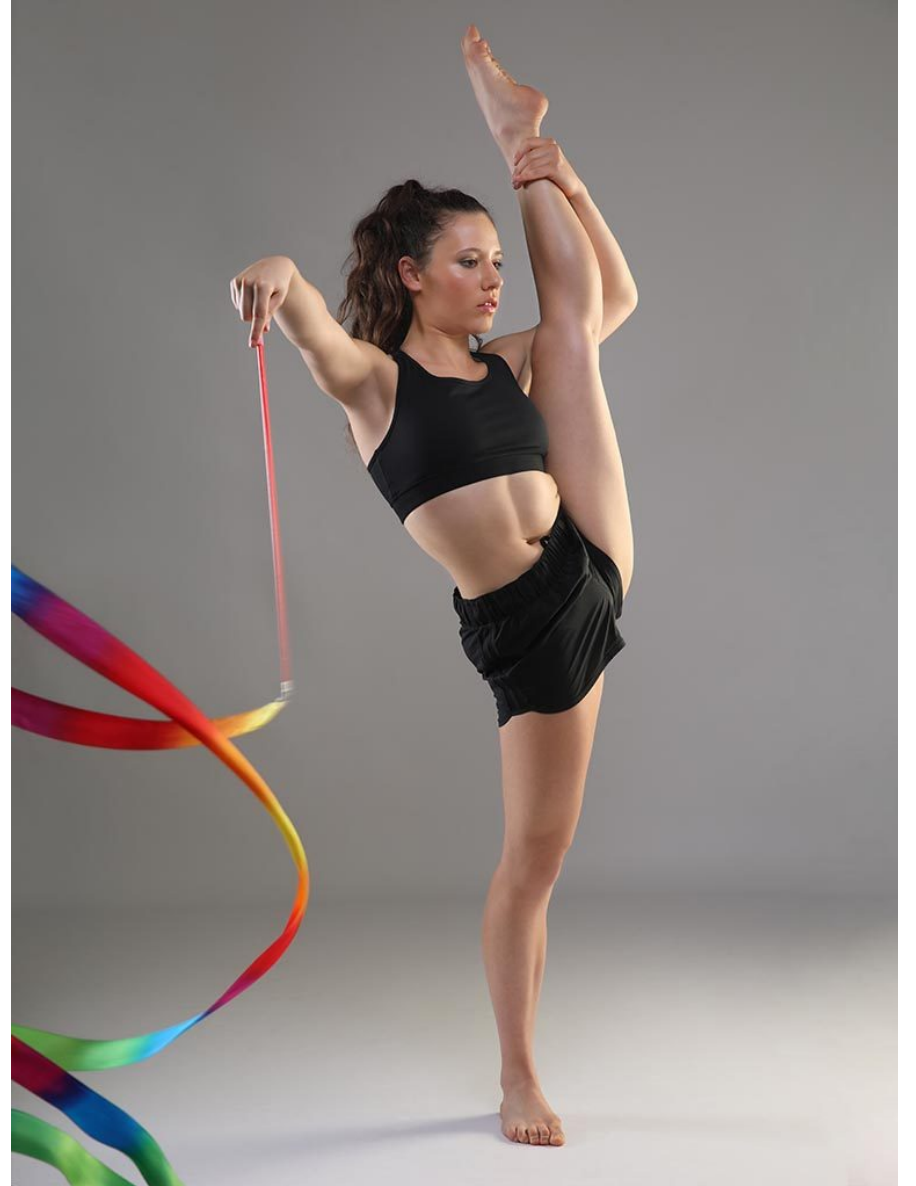

Miranda

Height
158cm/5'2"

Bust
84cm/33"

Waist
63cm/25"

Hips
86cm/34"

Dress
8

Shoe
6

Hair
Brown

Eyes
Brown

Miranda

Height:158cm/5'2" Bust :84cm/33" Waist :63cm/25" Hips :86cm/34" Dress :8 Shoe :6 Hair :Brown Eyes :Brown

Miranda

Height:158cm/5'2" Bust :84cm/33" Waist :63cm/25" Hips :86cm/34" Dress :8 Shoe :6 Hair :Brown Eyes :Brown