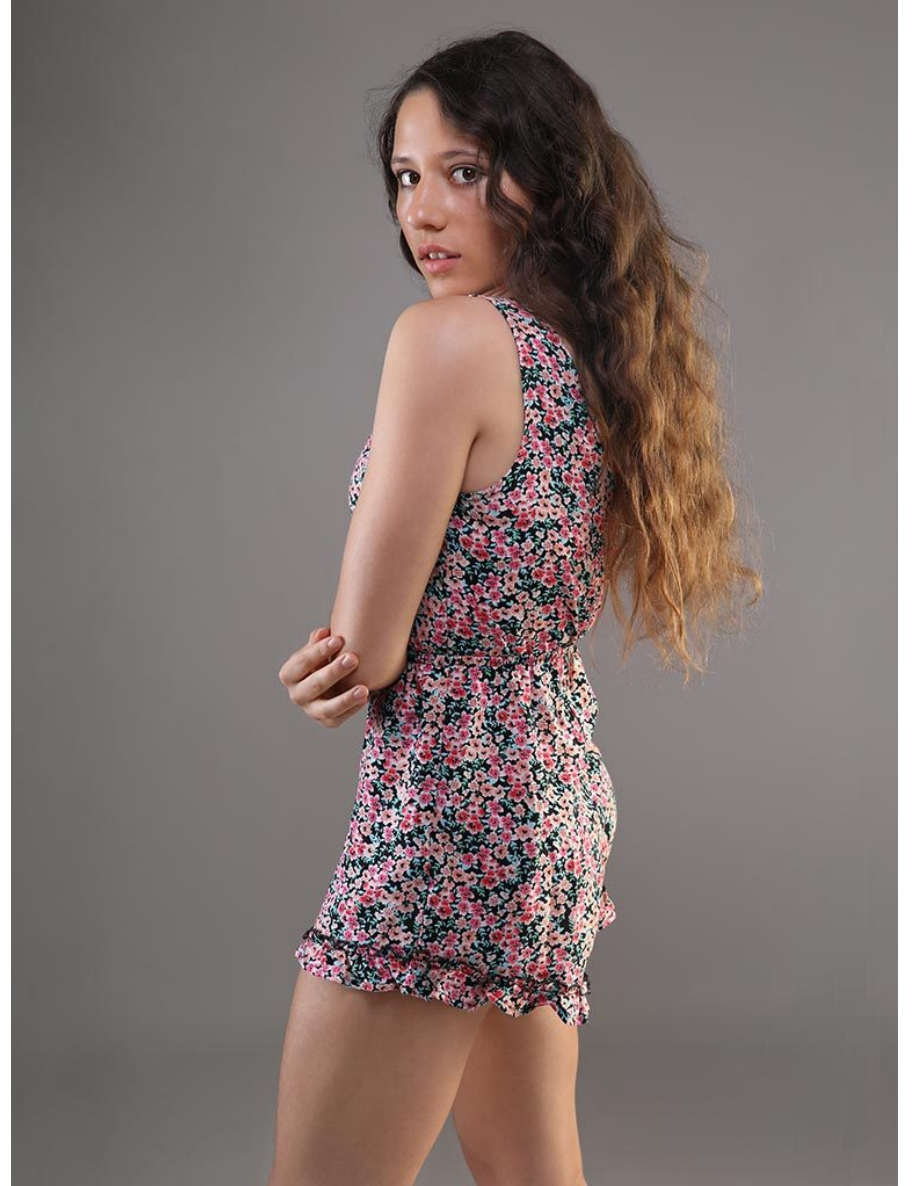

Miranda

Height
158cm/5'2"

Bust
84cm/33"

Waist
63cm/25"

Hips
86cm/34"

Dress
8

Shoe
6

Hair
Brown

Eyes
Brown

Miranda

Height:158cm/5'2" Bust :84cm/33" Waist :63cm/25" Hips :86cm/34" Dress :8 Shoe :6 Hair :Brown Eyes :Brown

Miranda

Height:158cm/5'2" Bust :84cm/33" Waist :63cm/25" Hips :86cm/34" Dress :8 Shoe :6 Hair :Brown Eyes :Brown