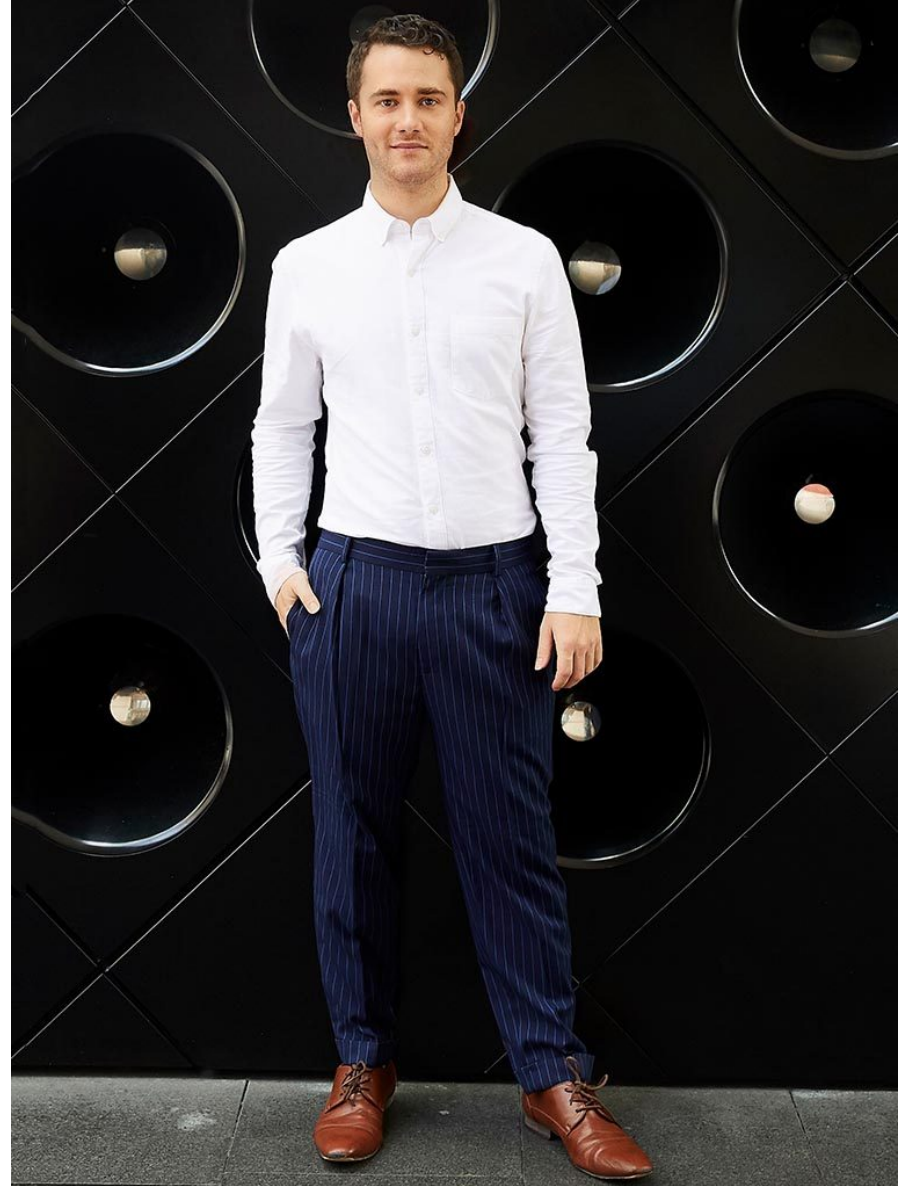

Shea

Height
170cm/5'6"

Bust
87cm/34"

Shirt
medium

Waist
77cm/30.5"

Hips
96cm/37"

Shoe
10

Hair
Brown

Eyes
Brown

Shea

Height:170cm/5'6" Bust :87cm/34" Shirt :medium Waist :77cm/30.5" Hips :96cm/37" Shoe :10 Hair :Brown Eyes :Brown

Shea

Height:170cm/5'6" Bust :87cm/34" Shirt :medium Waist :77cm/30.5" Hips :96cm/37" Shoe :10 Hair :Brown Eyes :Brown