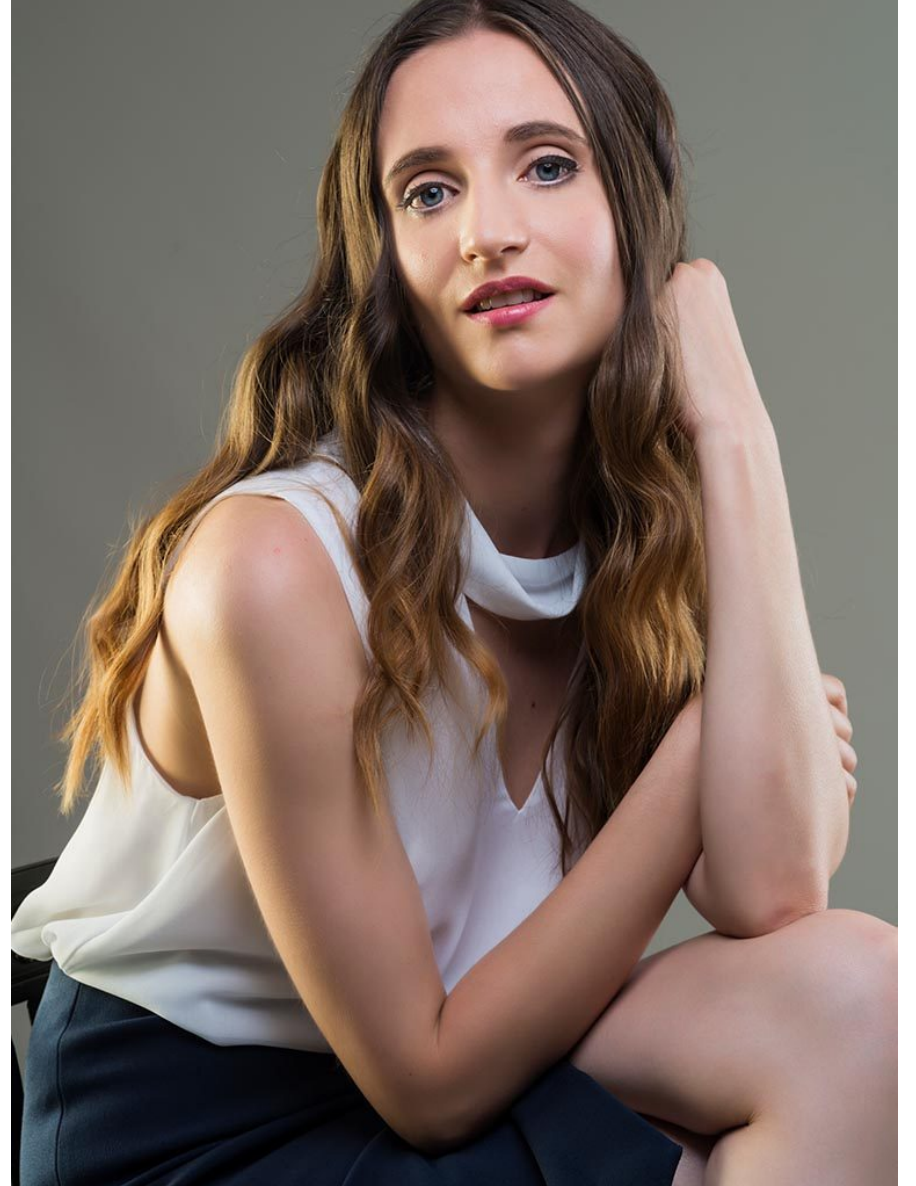

Tamora H

Height
165cm/5'5"

Bust
76cm/30"

Waist
63cm/25"

Hips
80cm/31"

Dress
6

Shoe
8/8.5

Hair
Brunette

Eyes
Blue

Tamora H

Height:165cm/5'5' Bust :76cm/30' Waist :63cm/25' Hips :80cm/31' Dress :6 Shoe :8/8.5 Hair :Brunette Eyes :Blue

Tamora H

Height:165cm/5'5' Bust :76cm/30' Waist :63cm/25' Hips :80cm/31' Dress :6 Shoe :8/8.5 Hair :Brunette Eyes :Blue