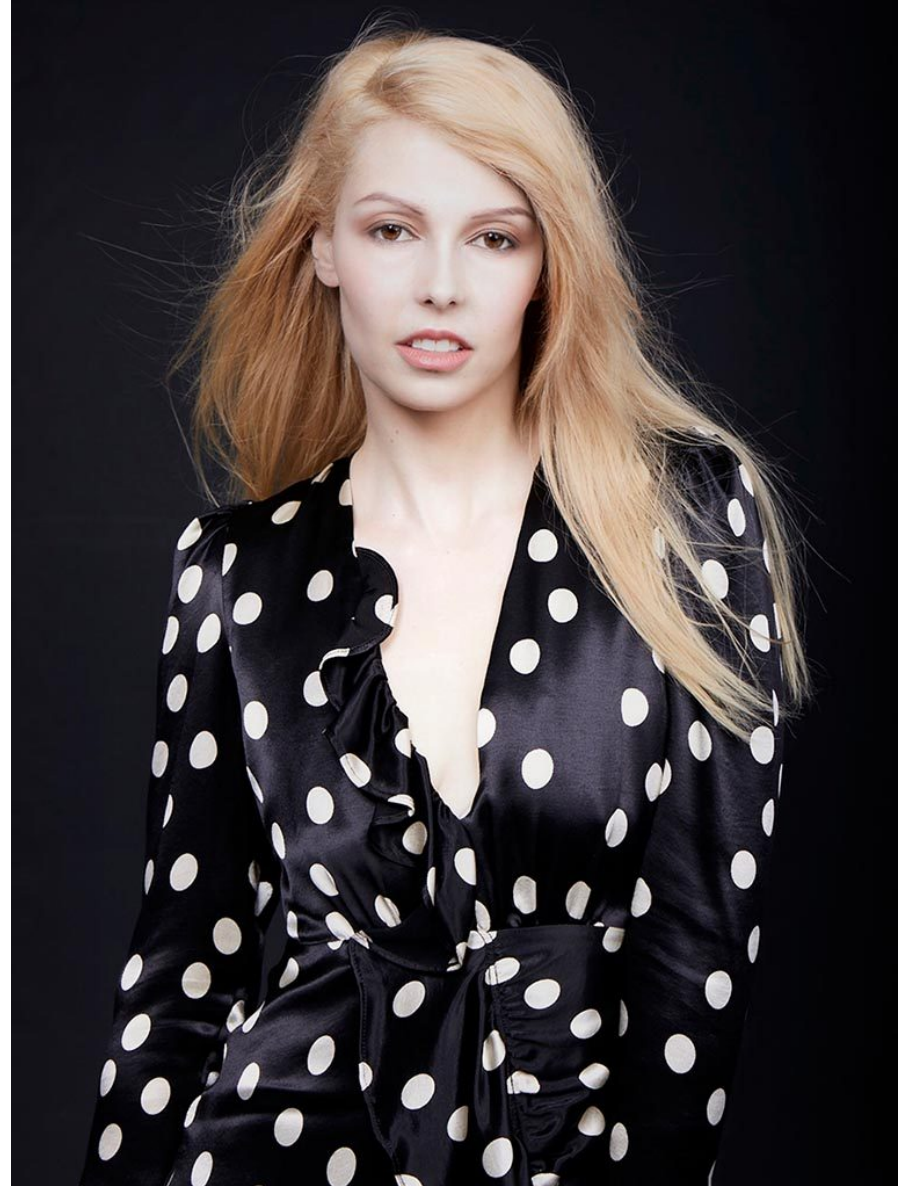

Tasia

Height
169cm/5'6"

Bust
81cm/32"

Waist
70cm/27"

Hips
91cm/36"

Dress
8

Shoe
5/6

Hair
Blonde

Eyes
Brown

Tasia

Height:169cm/5'6" Bust :81cm/32" Waist :70cm/27" Hips :91cm/36" Dress :8 Shoe :5/6 Hair :Blonde Eyes :Brown

Tasia

Height:169cm/5'6" Bust :81cm/32" Waist :70cm/27" Hips :91cm/36" Dress :8 Shoe :5/6 Hair :Blonde Eyes :Brown