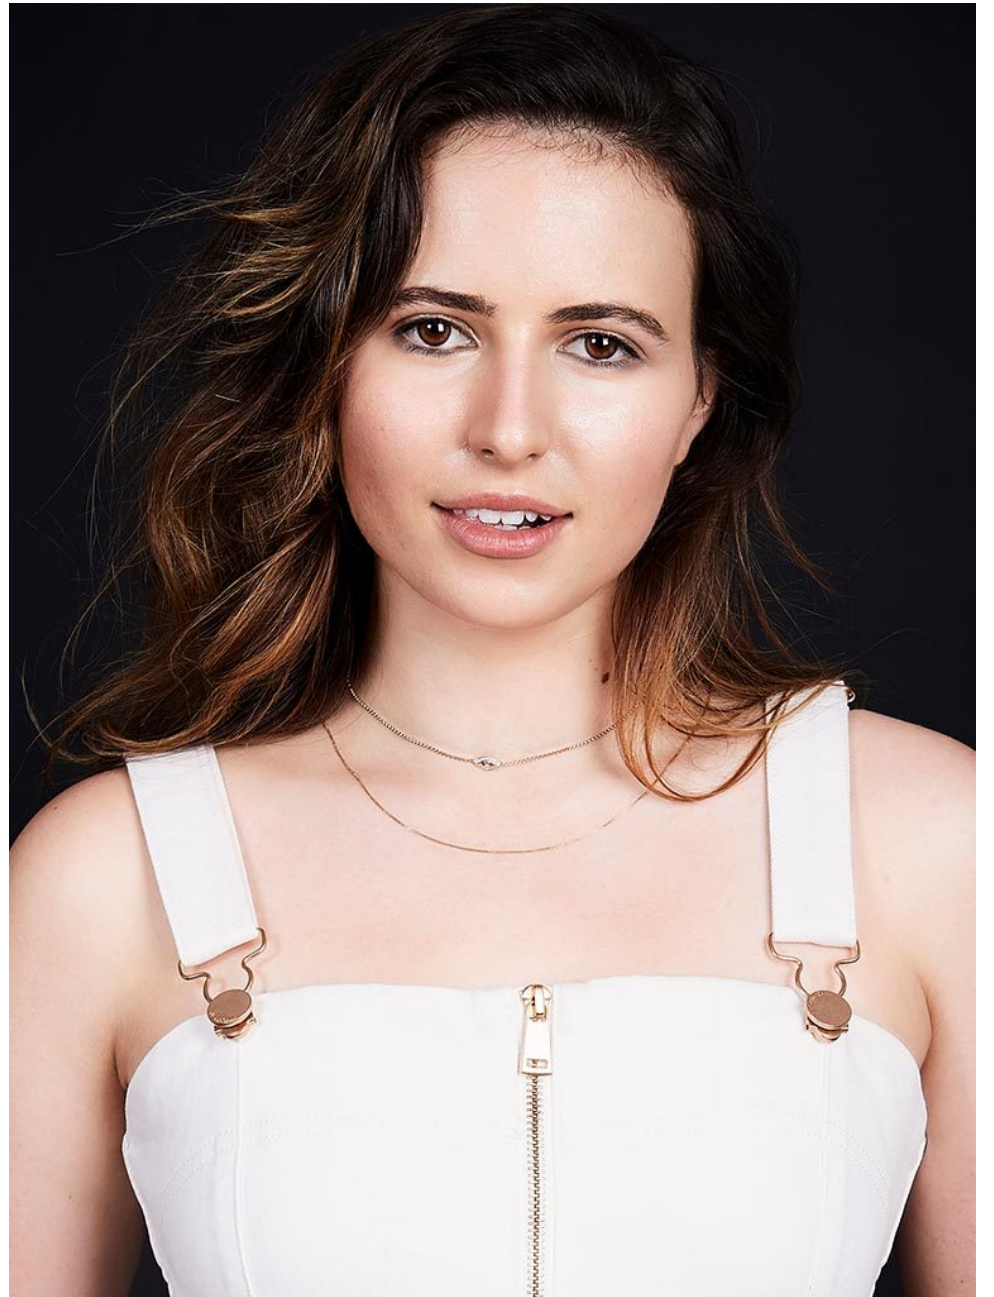

Zale

Height
172cm/5'7"

Bust
87cm/34"

Waist
78cm/31"

Hips
87cm/34"

Dress
8-10

Shoe
9-9.5

Hair
Light Brown

Eyes
Black

Zale

Height:172cm/5'7" Bust :87cm/34" Waist :78cm/31" Hips :87cm/34" Dress :8-10 Shoe :9-9.5 Hair :Light Brown Eyes :Black

Zale

Height:172cm/5'7" Bust :87cm/34" Waist :78cm/31" Hips :87cm/34" Dress :8-10 Shoe :9-9.5 Hair :Light Brown Eyes :Black

Zale

Height:172cm/5'7" Bust :87cm/34" Waist :78cm/31" Hips :87cm/34" Dress :8-10 Shoe :9-9.5 Hair :Light Brown Eyes :Black