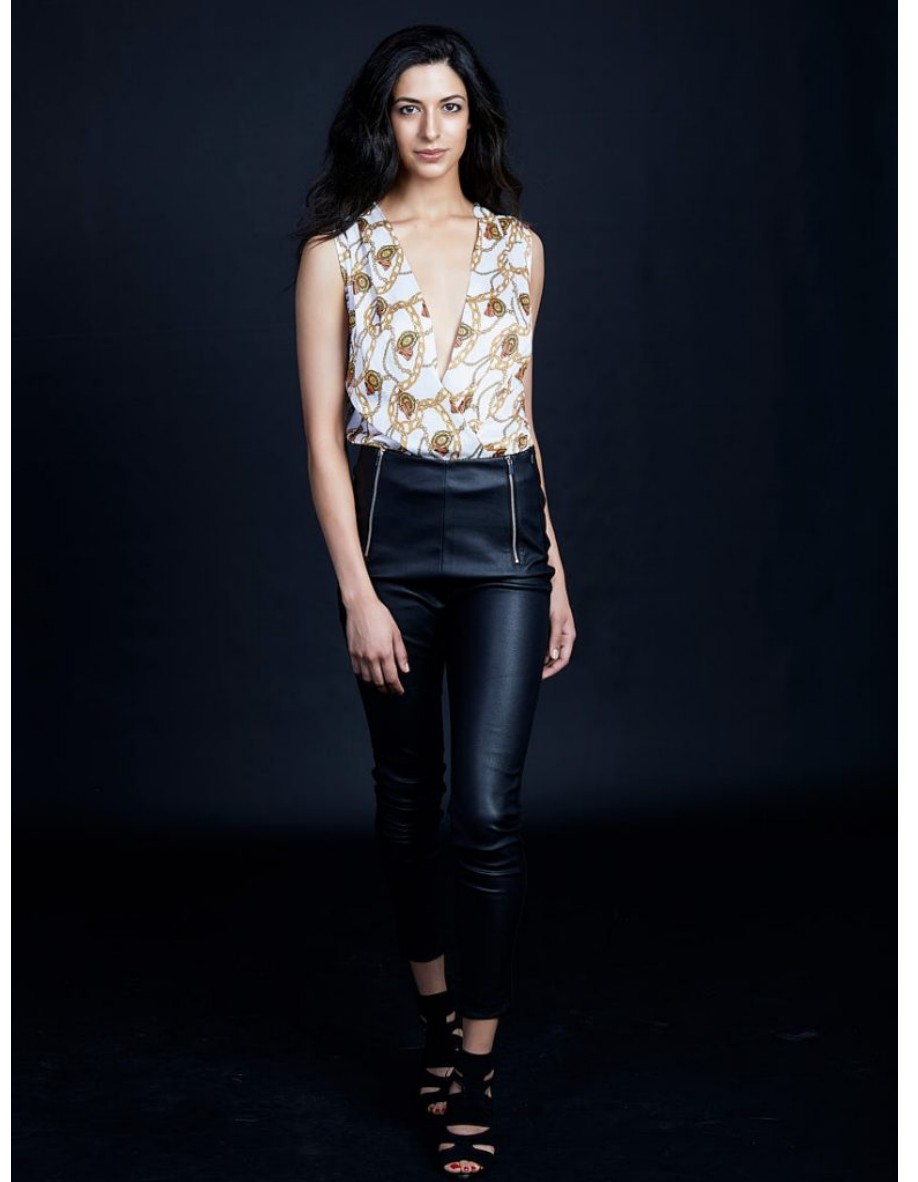

Dela

Height
5'9

Dress
8-10

Shoe
9

Hair
Brown

Eyes
Brown

Dela

Height:5'9 Dress :8-10 Shoe :9 Hair :Brown Eyes :Brown

Dela

Height:5'9 Dress :8-10 Shoe :9 Hair :Brown Eyes :Brown