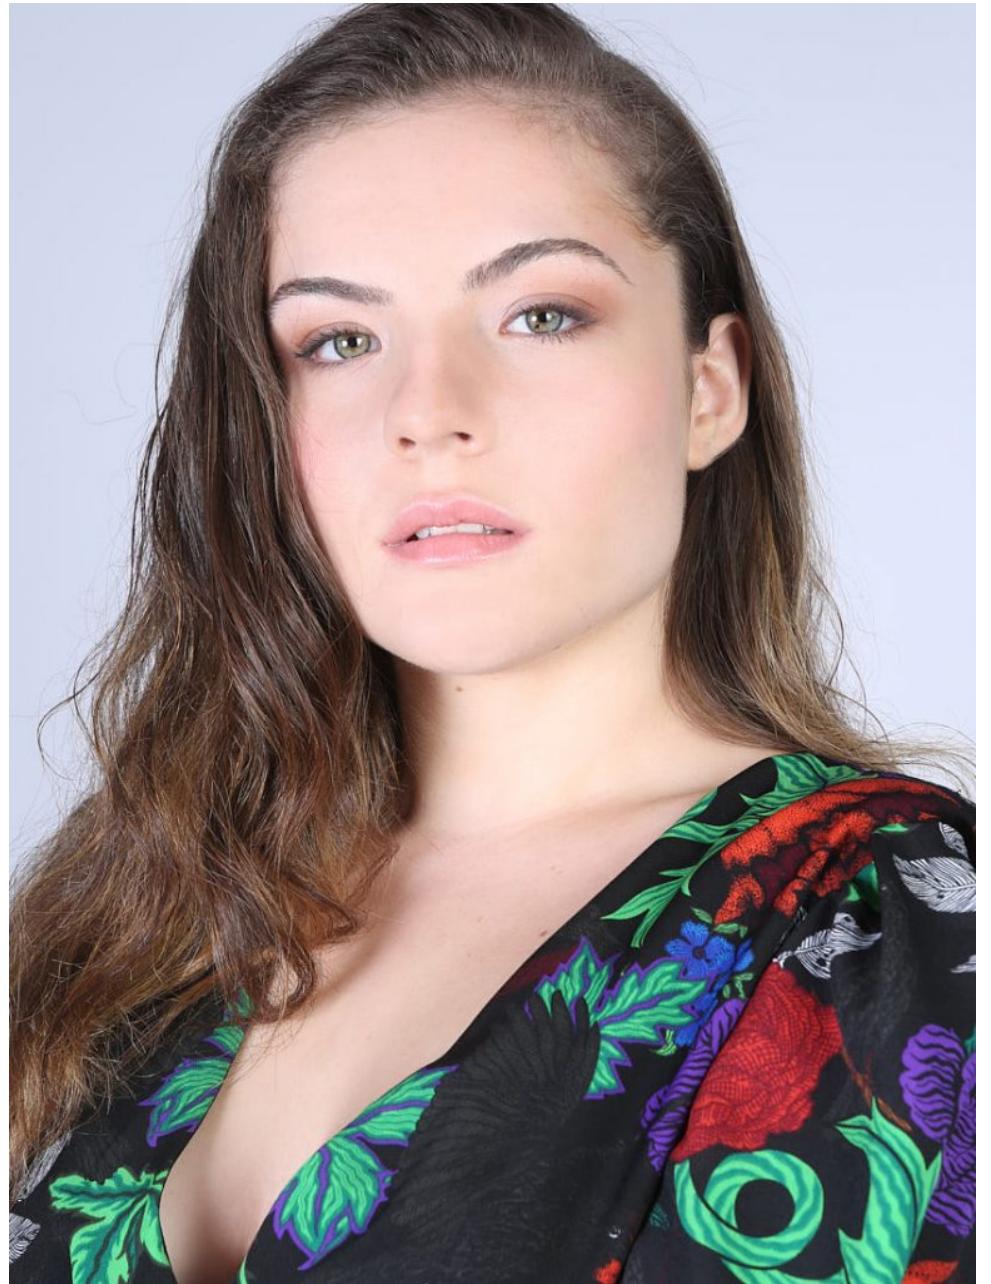

Teodora

Height
170cm/70"

Bust
92cm/37"

Waist
77cm/30"

Hips
89cm/36"

Dress
10

Shoe
9-10

Hair
Brown

Eyes
Green

Teodora

Height:170cm/70" Bust :92cm/37" Waist :77cm/30" Hips :89cm/36" Dress :10 Shoe :9-10 Hair :Brown Eyes :Green

Teodora

Height:170cm/70" Bust :92cm/37" Waist :77cm/30" Hips :89cm/36" Dress :10 Shoe :9-10 Hair :Brown Eyes :Green