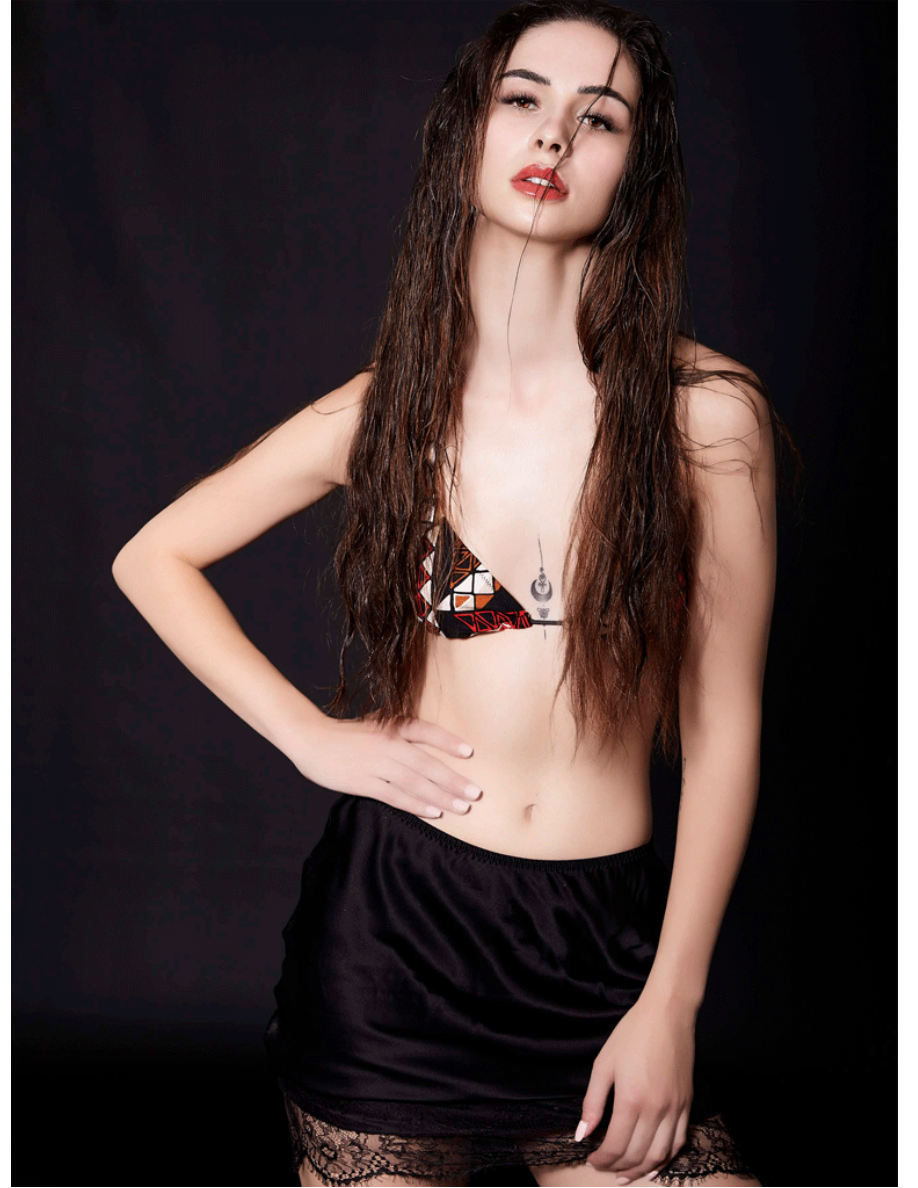

Emma B

Height
178cm/5'11

Bust
88cm/35'

Waist
63.5cm/25'

Hips
89.9cm/35'

Dress
8

Shoe
8

Hair
Brown

Eyes
Brown

Emma B

Height:178cm/5'11 Bust :88cm/35' Waist :63.5cm/25' Hips :89.9cm/35' Dress :8 Shoe :8 Hair :Brown Eyes :Brown

Emma B

Height:178cm/5'11 Bust :88cm/35' Waist :63.5cm/25' Hips :89.9cm/35' Dress :8 Shoe :8 Hair :Brown Eyes :Brown