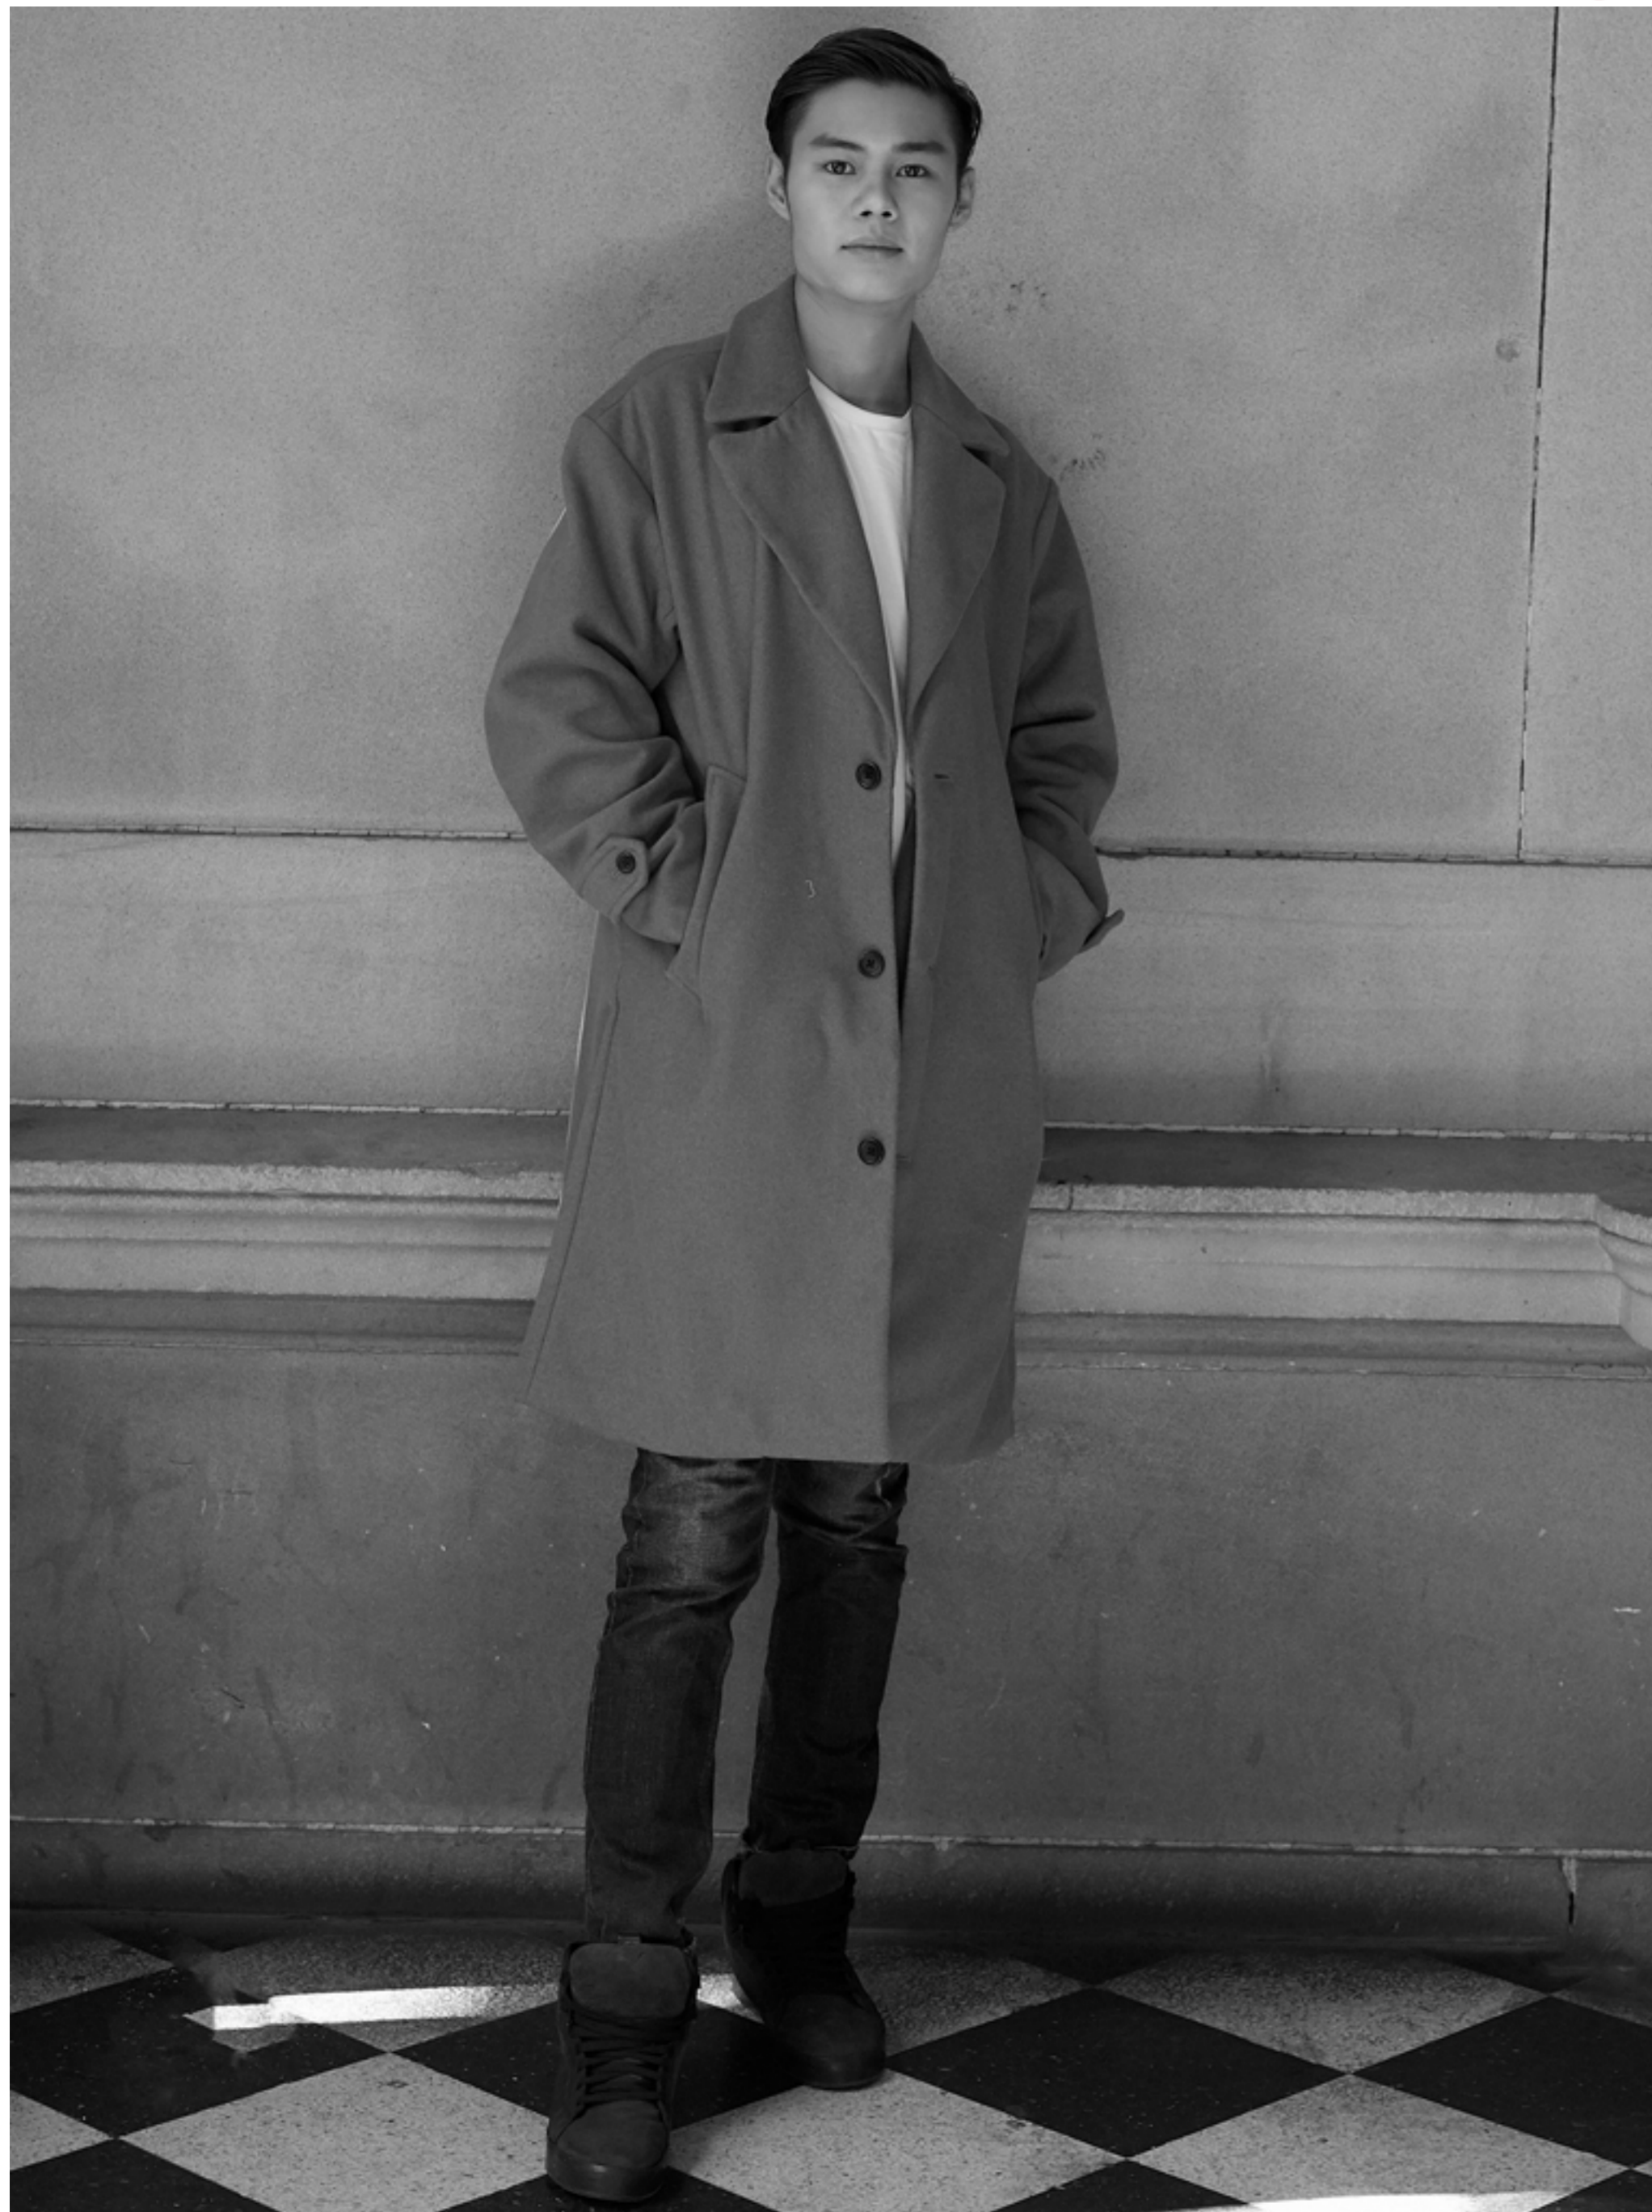

Height	180cm/5'10'
Bust	34'
Waist	31'
Cup	
Hips	36'
Top Size	
Skirt/Trouser Size	
Dress Size	
Shoe Size	AU 9/ UK 10
Hair Color	Brown
Eyes Color	Black
Follow	Follow

Height	180cm/5'10'
Bust	34'
Waist	31'
Cup	
Hips	36'
Top Size	
Skirt/Trouser Size	
Dress Size	
Shoe Size	AU 9/ UK 10
Hair Color	Brown
Eyes Color	Black
Follow	Follow