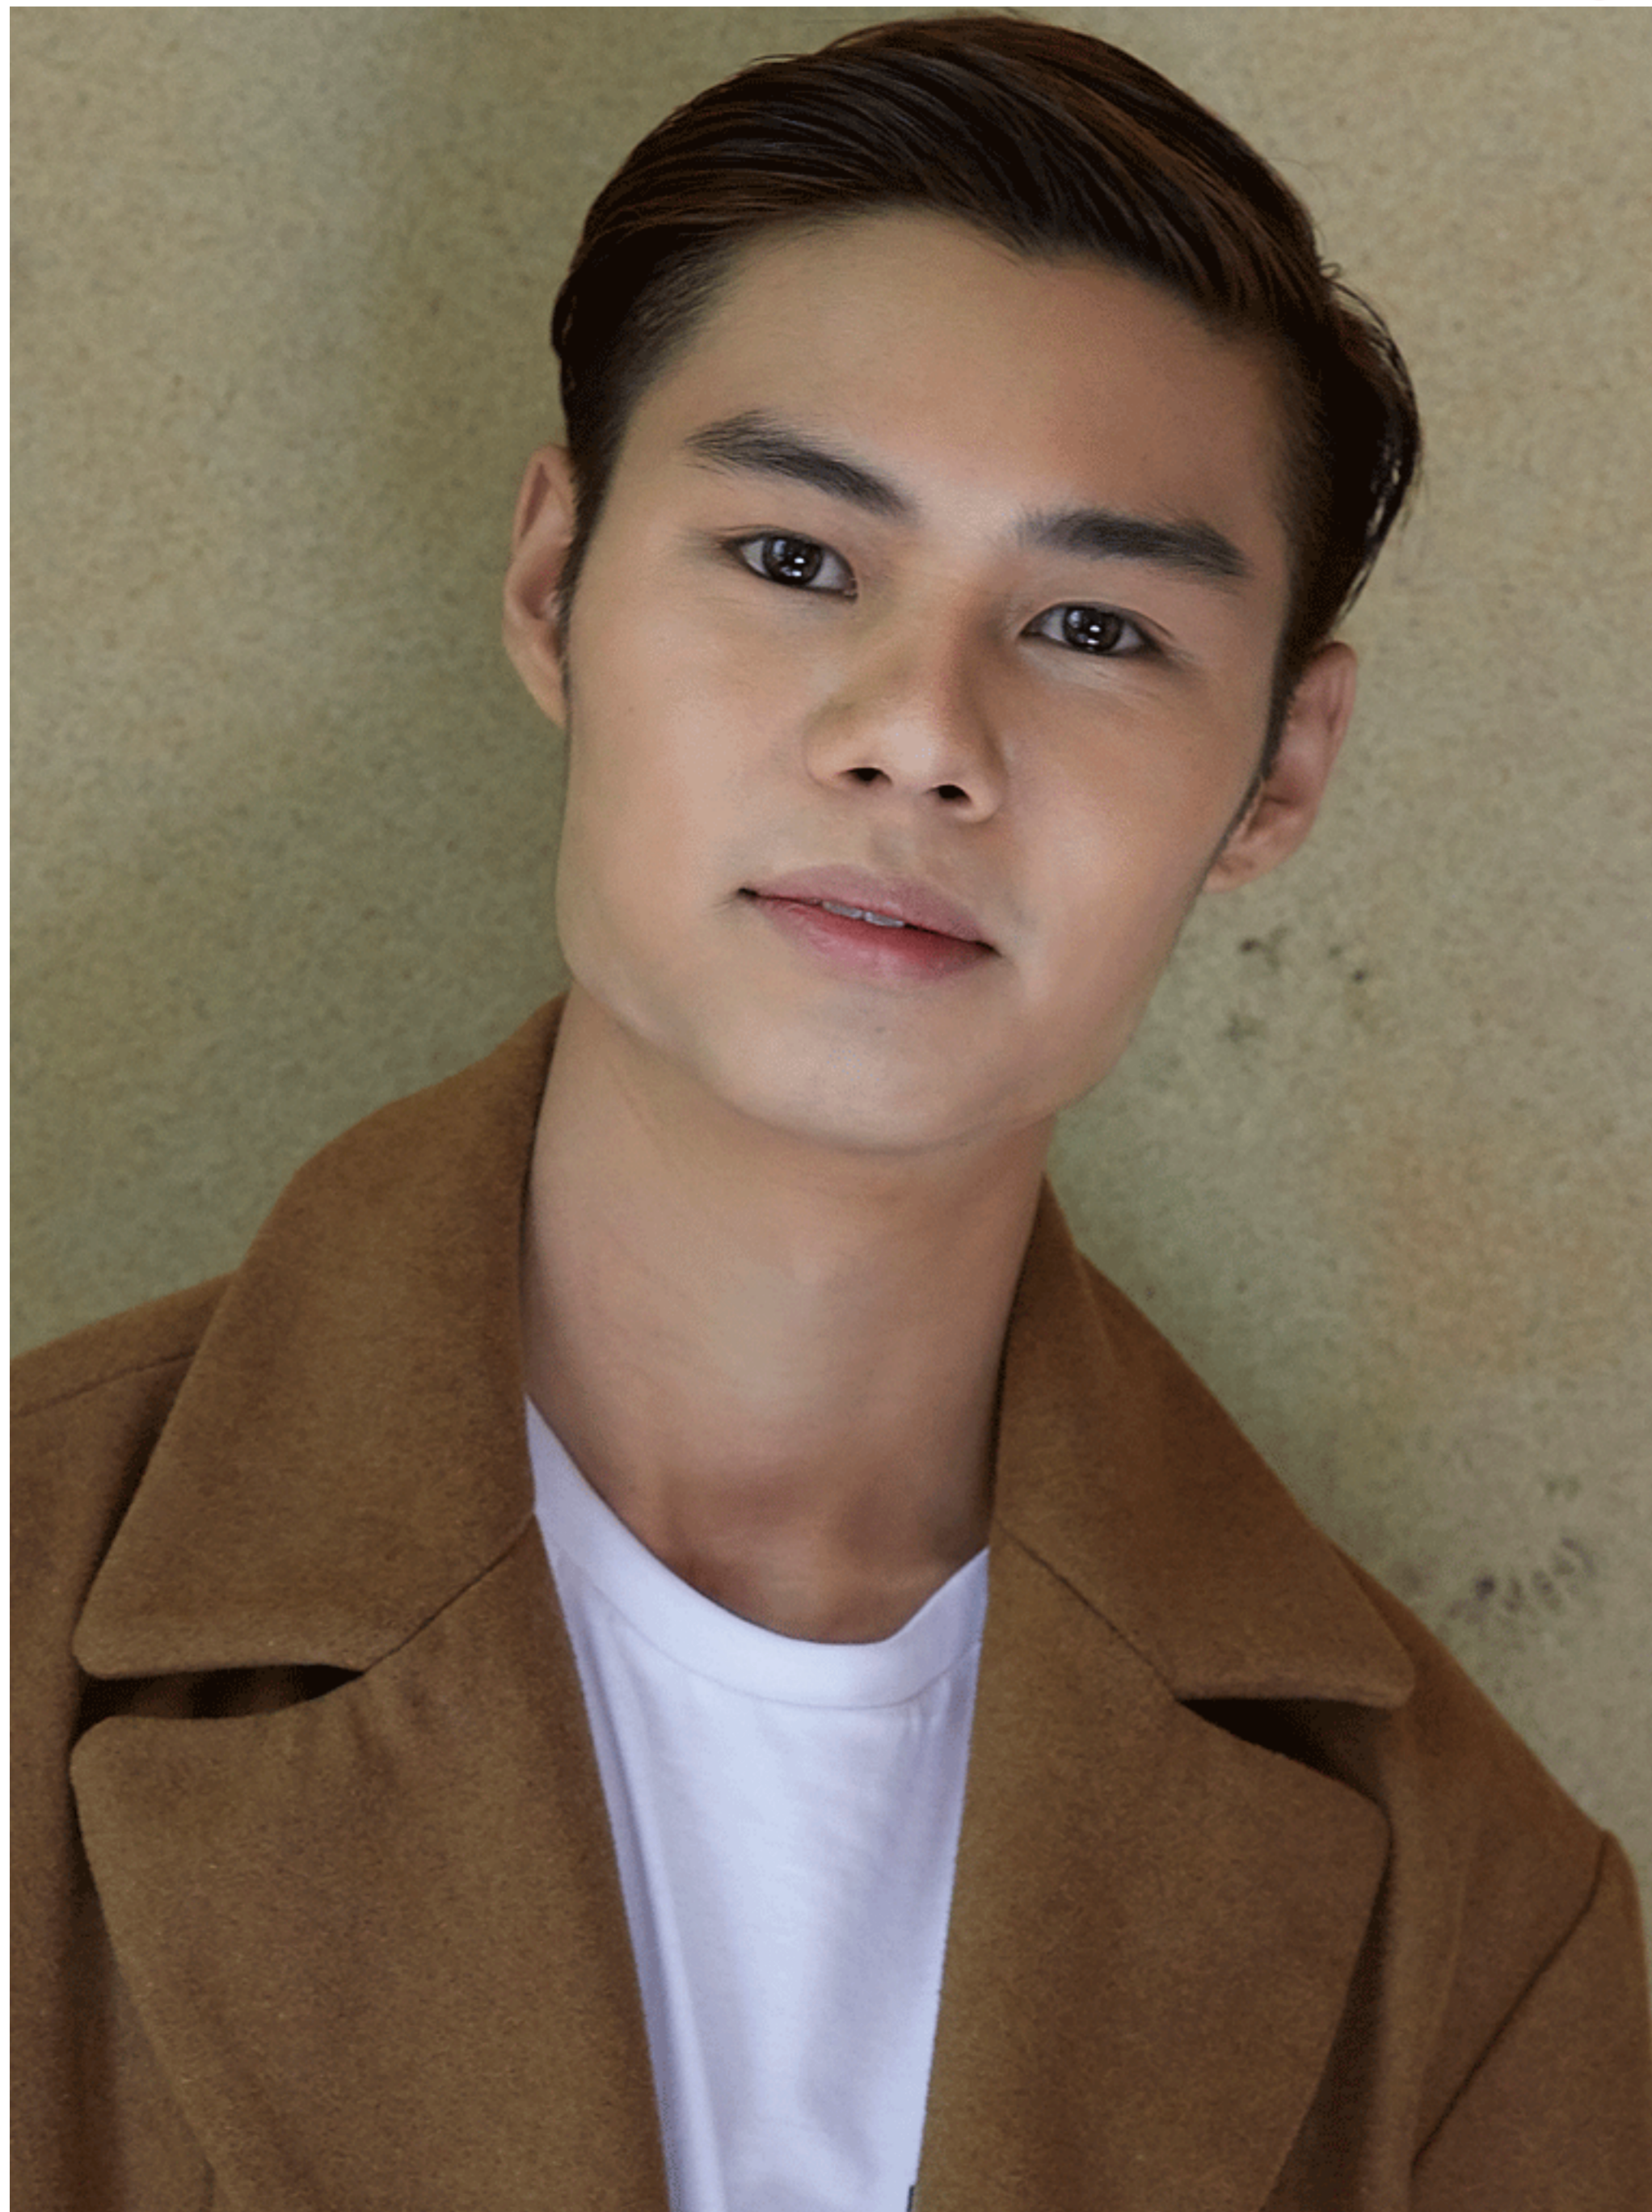

Height	180cm/5'10'
Bust	34'
Waist	31'
Cup	
Hips	36'
Top Size	
Skirt/Trouser Size	
Dress Size	
Shoe Size	AU 9/ UK 10
Hair Color	Brown
Eyes Color	Black
Follow	Follow

Height	180cm/5'10'
Bust	34'
Waist	31'
Cup	
Hips	36'
Top Size	
Skirt/Trouser Size	
Dress Size	
Shoe Size	AU 9/ UK 10
Hair Color	Brown
Eyes Color	Black
Follow	Follow