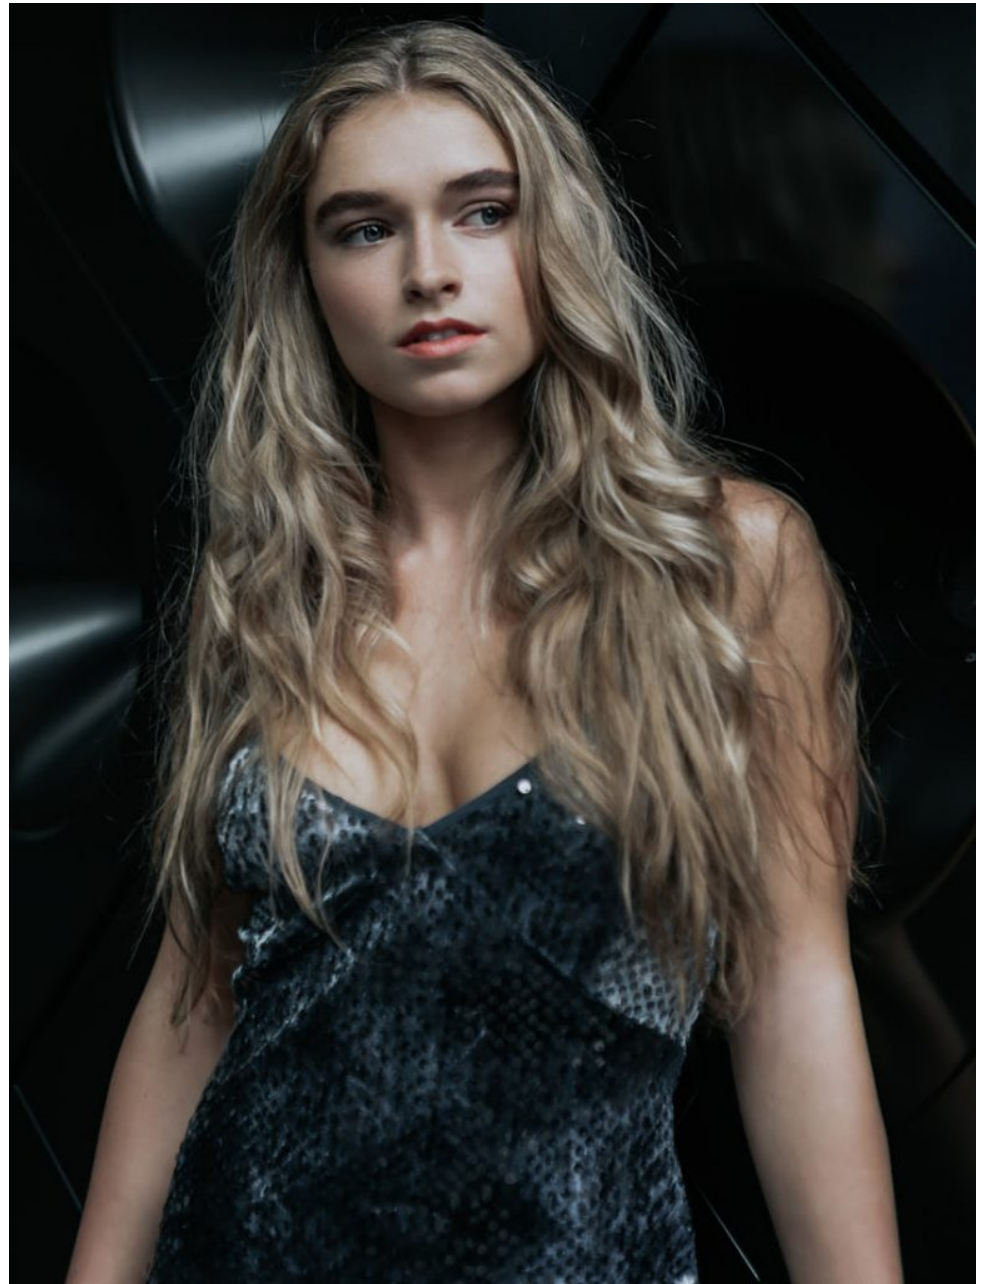

## Angelina D

Height  
161cm/5'3"

---

Bust  
89cm/35"

---

Waist  
66cm/26"

---

Hips  
84cm/33"

---

Dress  
8-12

---

Shoe  
7

---

Hair  
Sandy Blonde

---

Eyes  
Blue/Green

---

*Angelina D*

Height:161cm/5'3' Bust :89cm/35' Waist :66cm/26' Hips :84cm/33' Dress :8-12 Shoe :7 Hair :Sandy Blonde Eyes :Blue/Green

*Angelina D*

Height:161cm/5'3' Bust :89cm/35' Waist :66cm/26' Hips :84cm/33' Dress :8-12 Shoe :7 Hair :Sandy Blonde Eyes :Blue/Green

*Angelina D*

Height:161cm/5'3' Bust :89cm/35' Waist :66cm/26' Hips :84cm/33' Dress :8-12 Shoe :7 Hair :Sandy Blonde Eyes :Blue/Green