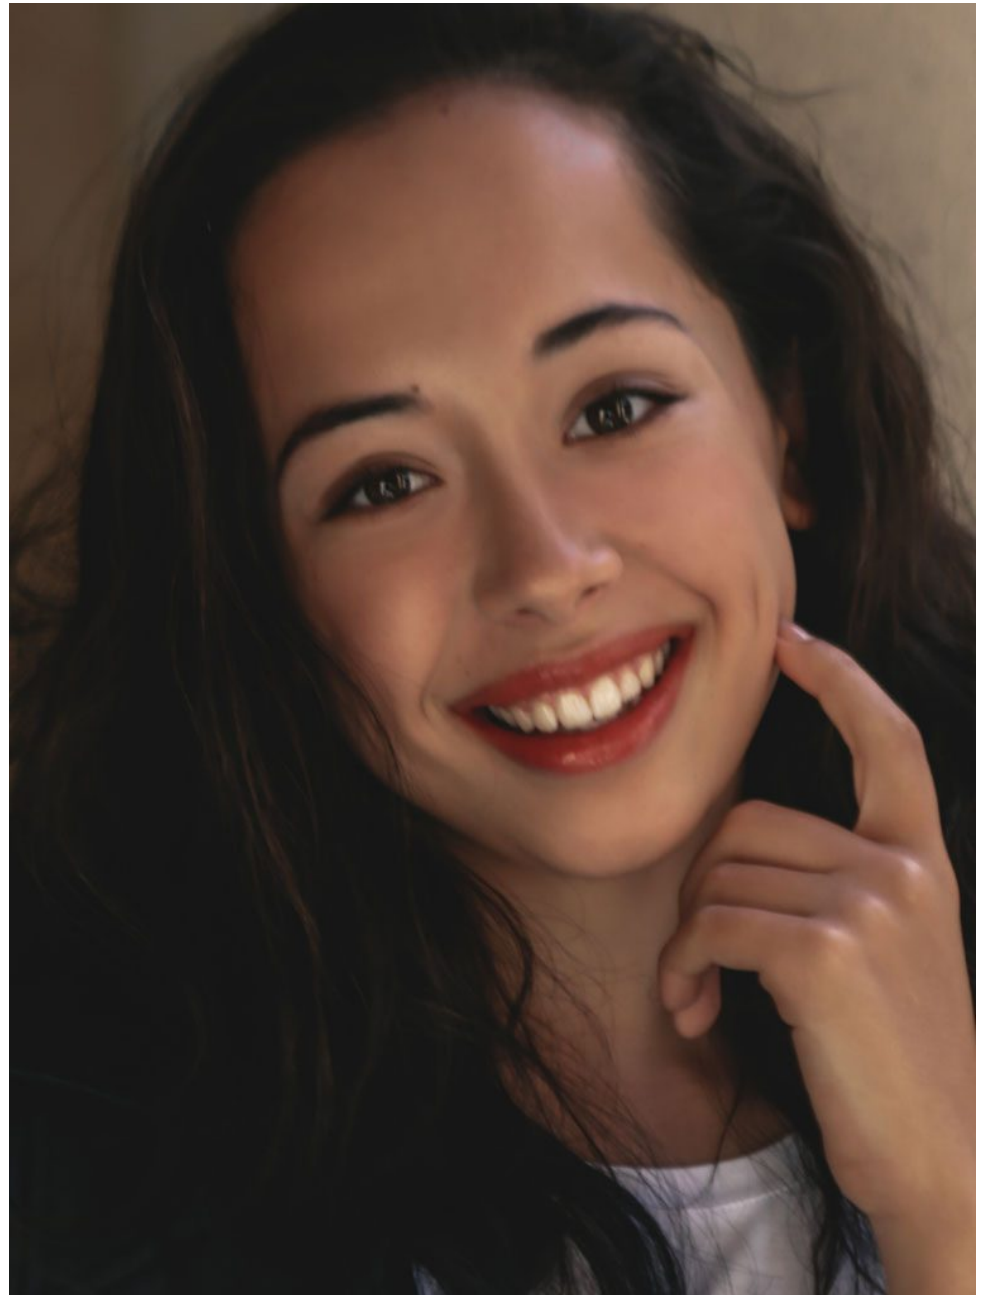

Zara W

Height
163cm/5'4"

Bust
31"

Waist
25"

Hips
31"

Dress
6-8

Shoe
7.5

Hair
Dark Brown

Eyes
Brown

Zara W

Height:163cm/5'4" Bust :31" Waist :25" Hips :31" Dress :6-8 Shoe :7.5 Hair :Dark Brown Eyes :Brown

Zara W

Height:163cm/5'4" Bust :31" Waist :25" Hips :31" Dress :6-8 Shoe :7.5 Hair :Dark Brown Eyes :Brown