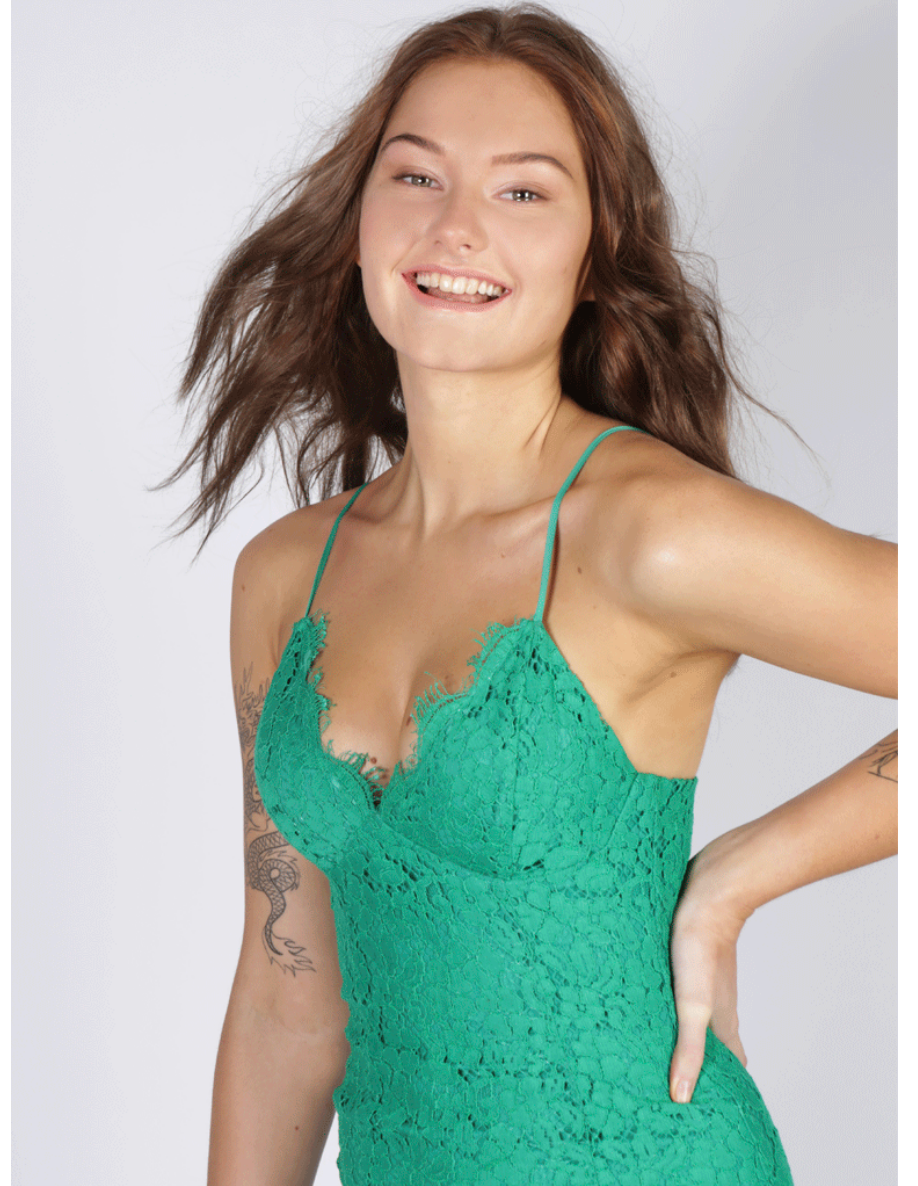

## Claire G

Height  
171cm / 5'7

---

Bust  
81cm/31"

---

Waist  
60cm/23"

---

Hips  
86cm/33"

---

Dress  
6

---

Shoe  
8

---

Hair  
Auburn Brown

---

Eyes  
Blue

---

*Claire G*

Height:171cm / 5'7" Bust :81cm/31" Waist :60cm/23" Hips :86cm/33" Dress :6 Shoe :8 Hair :Auburn Brown Eyes :Blue

**Claire G**

Height:171cm / 5'7" Bust :81cm/31" Waist :60cm/23" Hips :86cm/33" Dress :6 Shoe :8 Hair :Auburn Brown Eyes :Blue