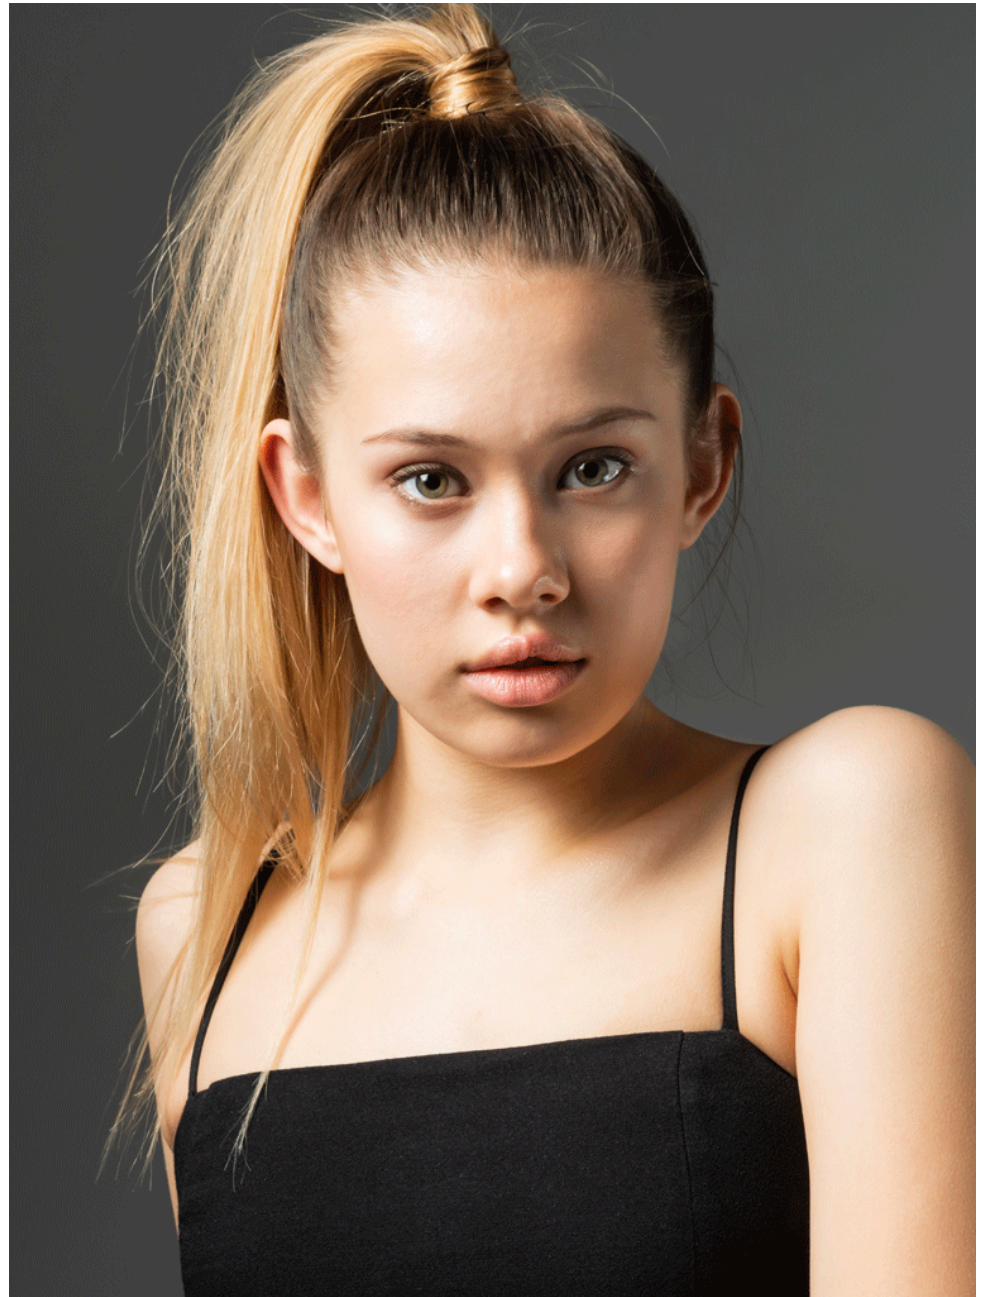

*Madeline P*

*Height*  
5'7

---

*Dress*  
8

---

*Hair*  
Light Brown

---

*Madeline P*

Height:5'7 Dress :8 Hair :Light Brown

*Madeline P*

Height:5'7 Dress :8 Hair :Light Brown