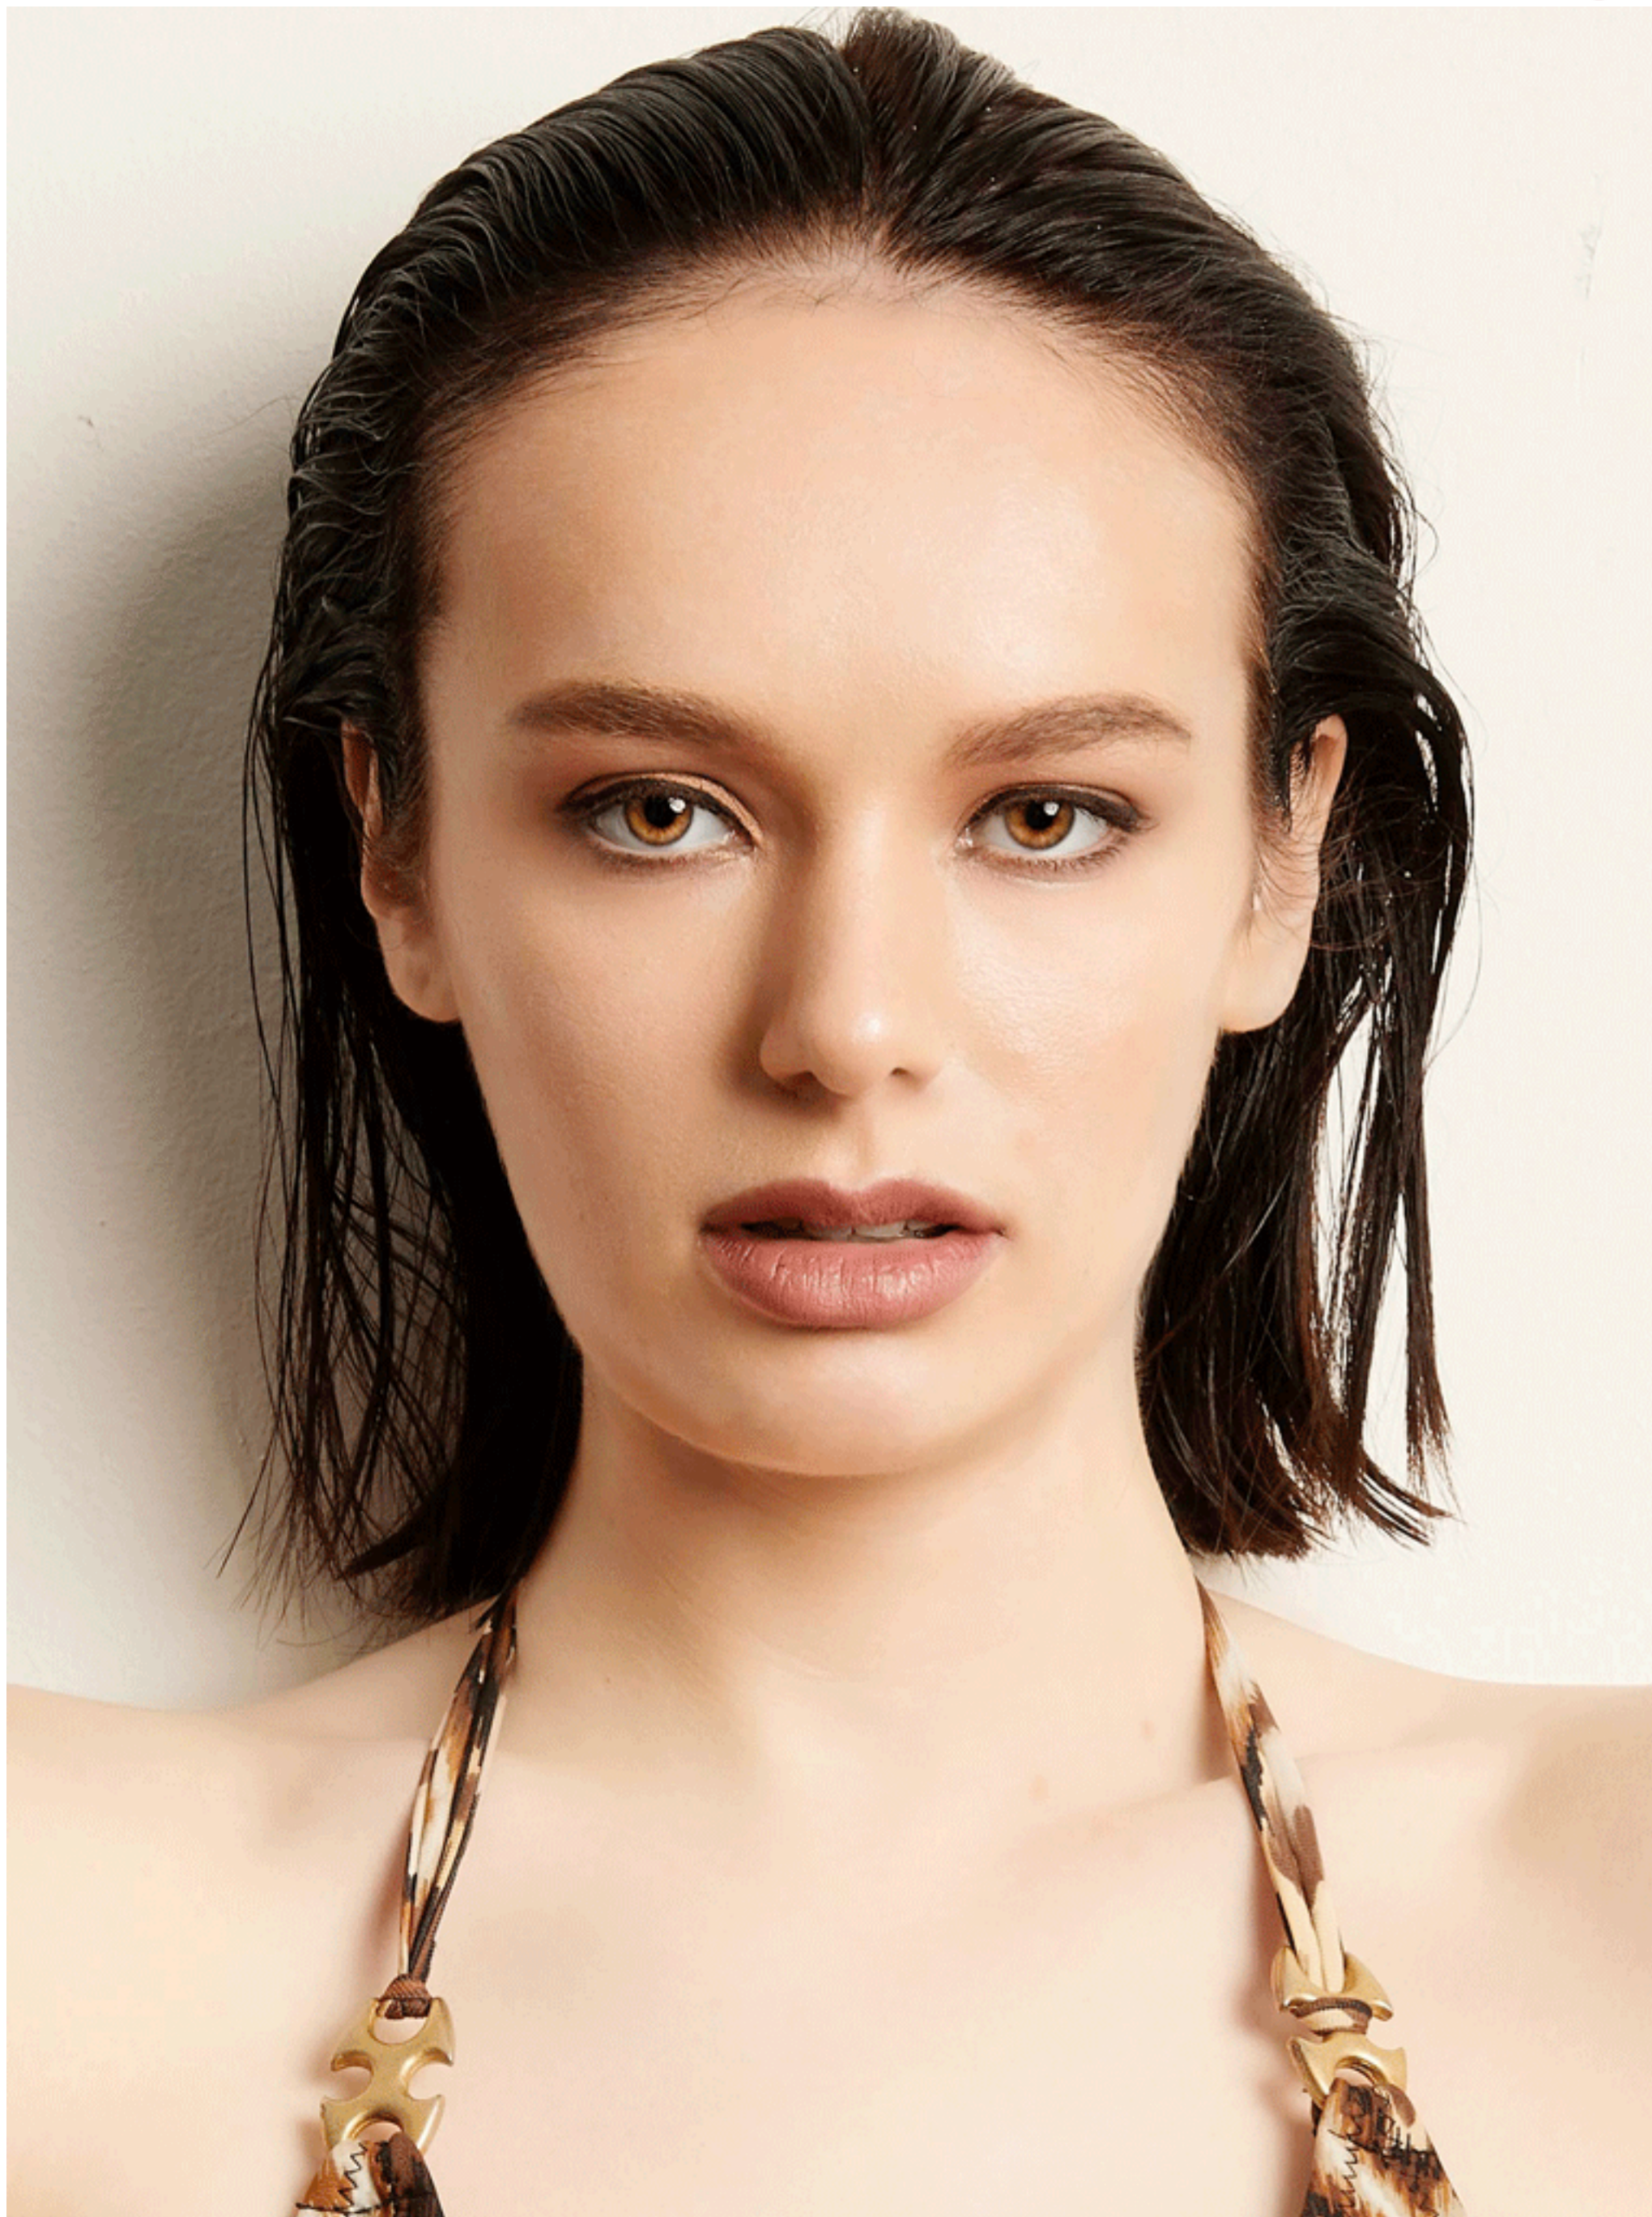

Height	179cm/5'10'
Bust	86cm/34'
Waist	62cm/24'
Cup	
Hips	93cm/36'
Top Size	
Skirt/Trouser Size	
Dress Size	6-8
Shoe Size	10-11
Hair Color	Darkest Brown
Eyes Color	Light Brown
Follow	Follow

Height	179cm/5'10'
Bust	86cm/34'
Waist	62cm/24'
Cup	
Hips	93cm/36'
Top Size	
Skirt/Trouser Size	
Dress Size	6-8
Shoe Size	10-11
Hair Color	Darkest Brown
Eyes Color	Light Brown
Follow	Follow

Height	179cm/5'10'
Bust	86cm/34'
Waist	62cm/24'
Cup	
Hips	93cm/36'
Top Size	
Skirt/Trouser Size	
Dress Size	6-8
Shoe Size	10-11
Hair Color	Darkest Brown
Eyes Color	Light Brown
Follow	Follow