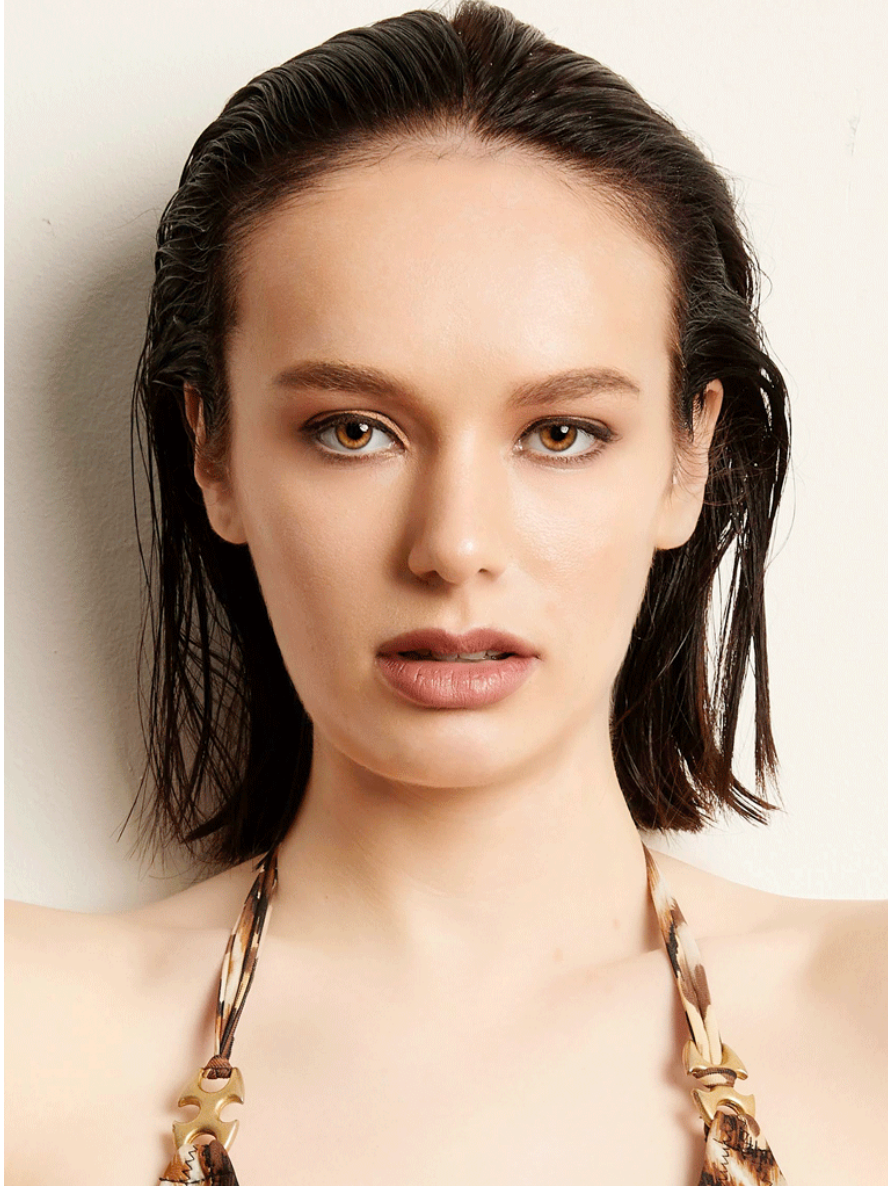

Brooke H

Height
179cm/5'10"

Bust
86cm/34"

Waist
62cm/24"

Hips
93cm/36"

Dress
6-8

Shoe
10-11

Hair
Darkest Brown

Eyes
Light Brown

Brooke H

Height:179cm/5'10" Bust :86cm/34" Waist :62cm/24" Hips :93cm/36" Dress :6-8 Shoe :10-11 Hair :Darkest Brown Eyes :Light Brown

Brooke H

Height:179cm/5'10" Bust :86cm/34" Waist :62cm/24" Hips :93cm/36" Dress :6-8 Shoe :10-11 Hair :Darkest Brown Eyes :Light Brown