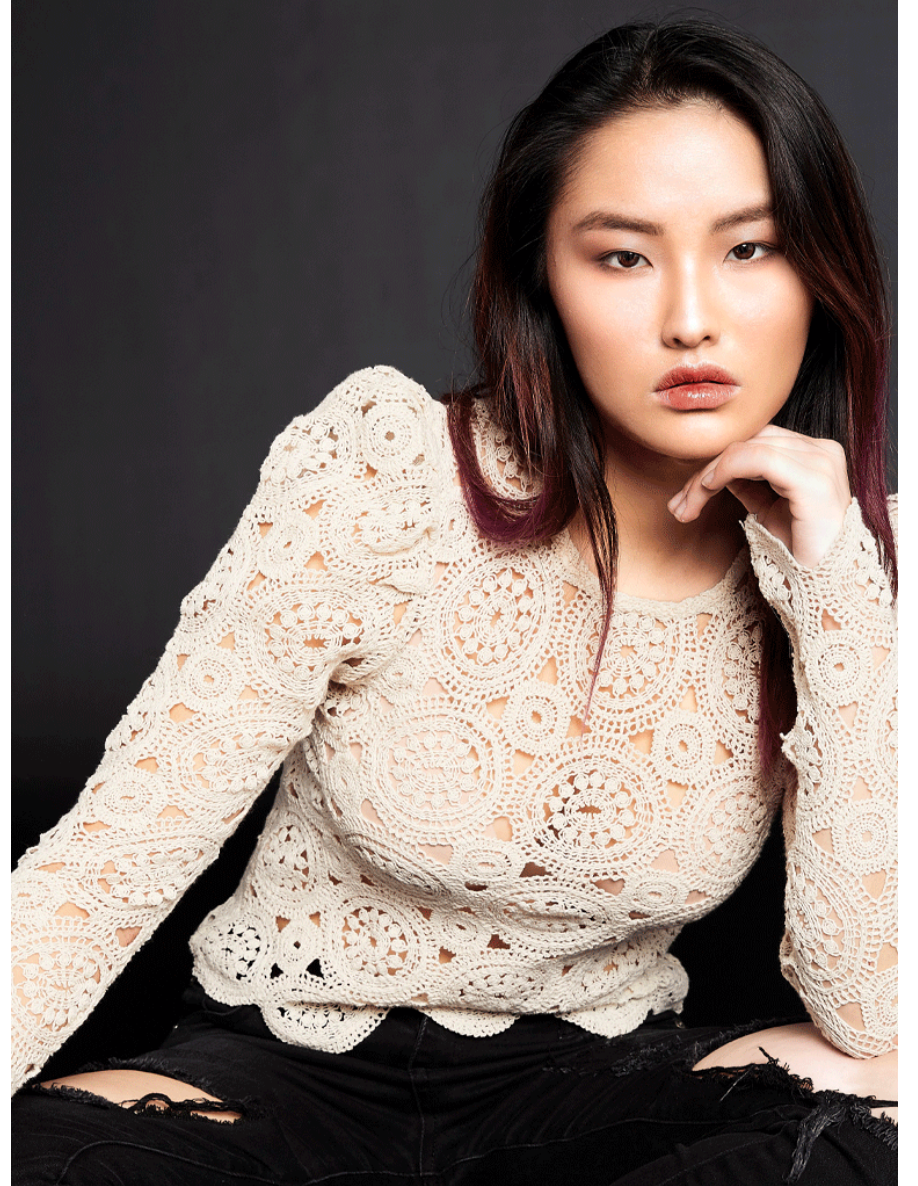

Janey Y

Height:166cm/5'4' Bust :91cm/36' Waist :71cm/28' Hips :99cm/39' Dress :10-12 Shoe :8 Hair :Black/Dyed Purple Eyes :Brown