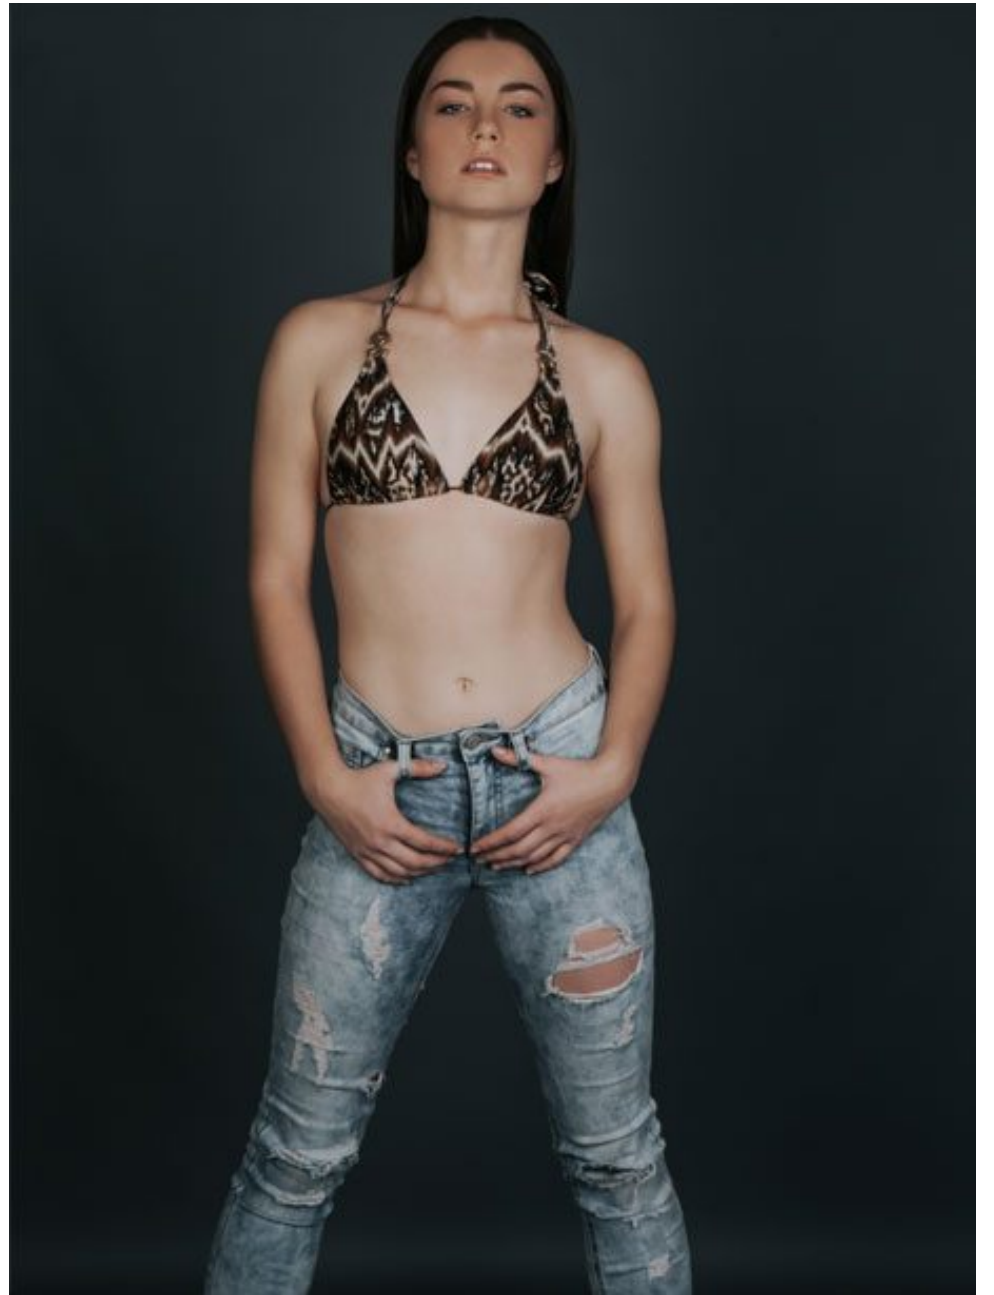

Hannah S

Height

5'5"

Bust

33"

Waist

37"

Hips

35"

Dress

6-8

Shoe

7-8

Hair

Brown

Eyes

Blue

Hannah S

Height:5'5' Bust :33' Waist :37' Hips :35' Dress :6-8 Shoe :7-8 Hair :Brown Eyes :Blue

Hannah S

Height:5'5' Bust :33' Waist :37' Hips :35' Dress :6-8 Shoe :7-8 Hair :Brown Eyes :Blue