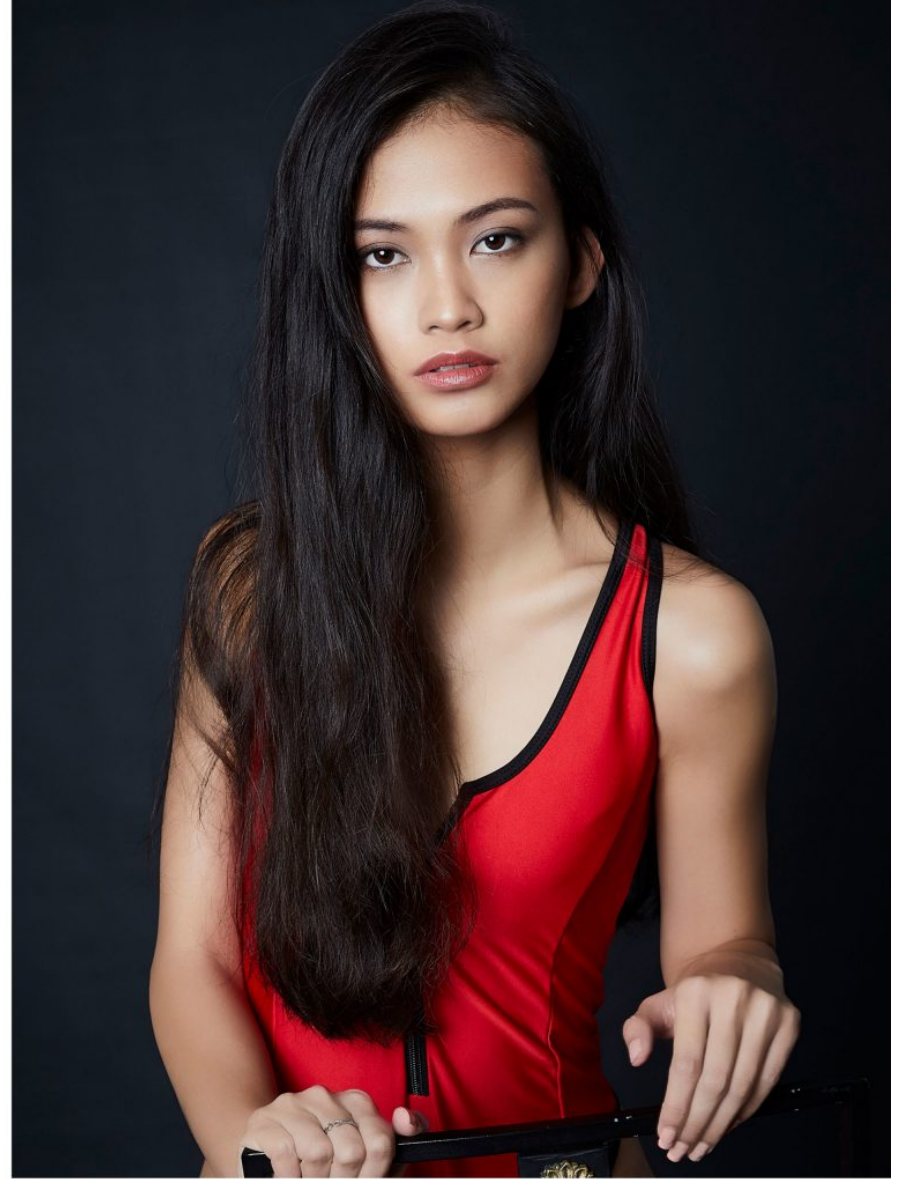

Sinsee S

Height
171cm / 5ft 7 inch

Dress
6-8

Shoe
8

Hair
Black

Eyes
Black

Sinsee S

Height:171cm / 5ft 7 inch Dress :6-8 Shoe :8 Hair :Black Eyes :Black

Sinsee S

Height:171cm / 5ft 7 inch Dress :6-8 Shoe :8 Hair :Black Eyes :Black