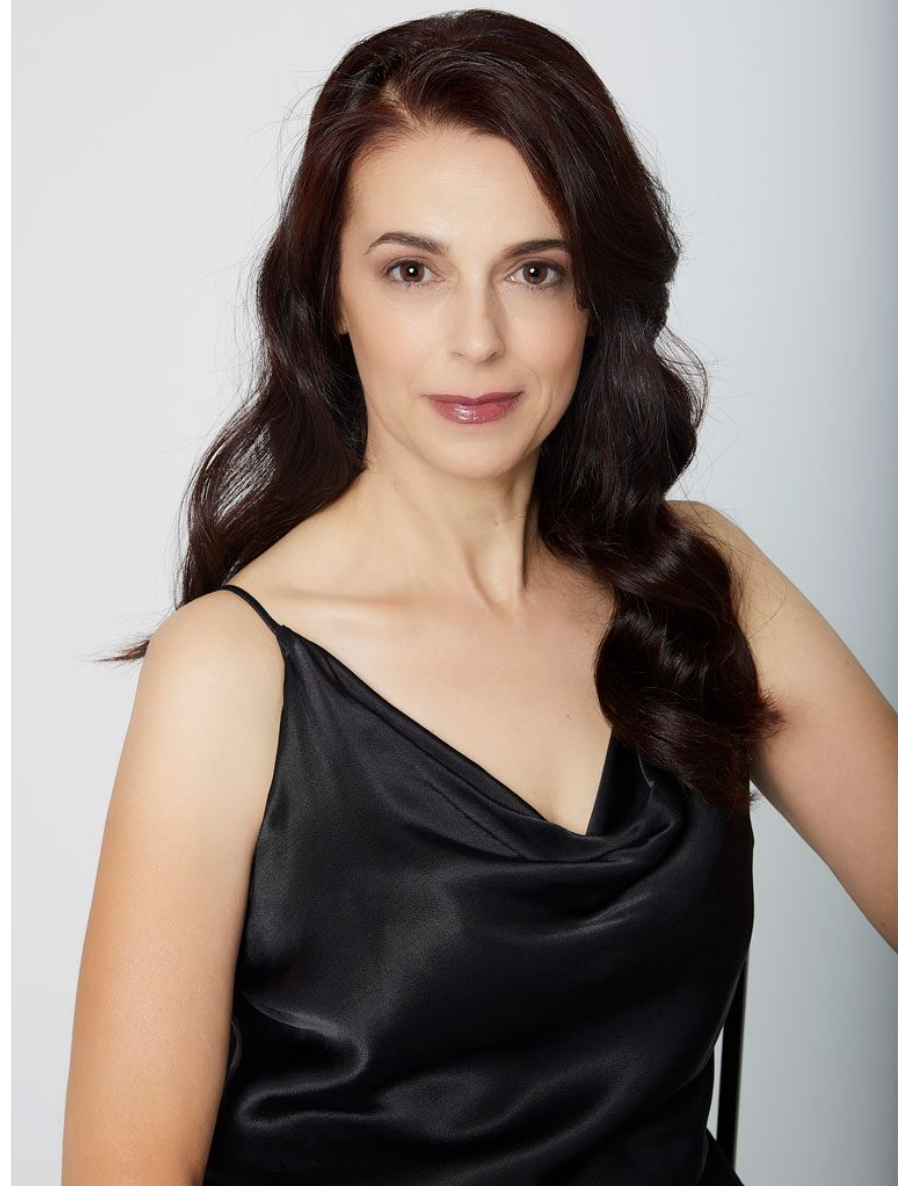

## Jenny

Height

5'4

---

Bust

34'

---

Waist

Hair

Black

---

Eyes

Brown

---

*Jenny*

Height:5'4 Bust :34' Waist :30' Hips :37' Dress :8-10 Hair :Black Eyes :Brown

*Jenny*

Height:5'4 Bust :34' Waist :30' Hips :37' Dress :8-10 Hair :Black Eyes :Brown