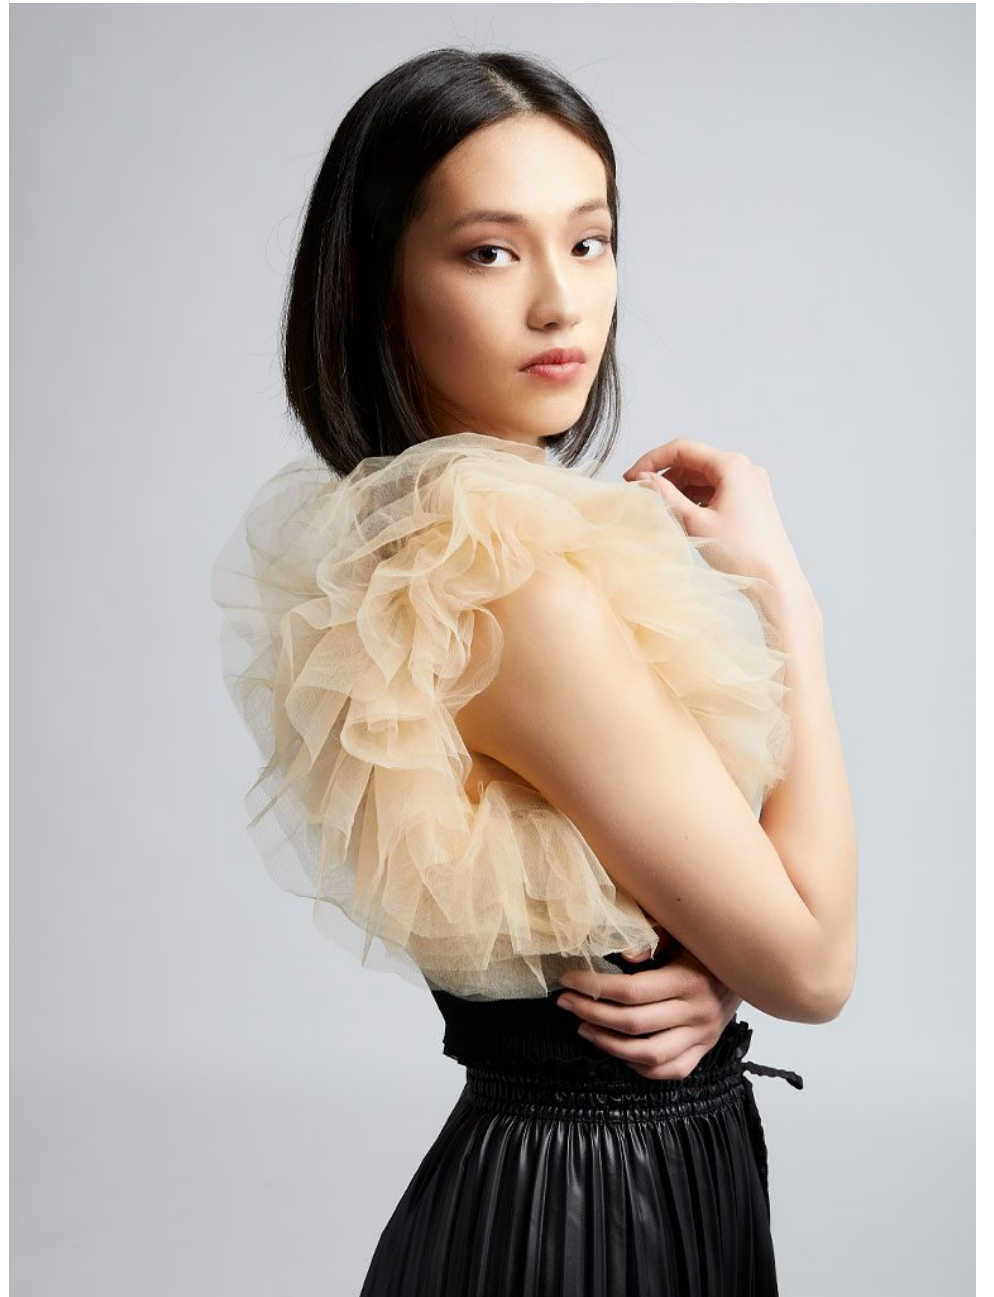

Jessie J

Height
175CM/5'9"

Bust
81cm/32"

Waist
63cm/25"

Hips
90cm/40"

Dress
8-10

Shoe
7

Hair
Black

Eyes
Black

Jessie J

Height:175CM/5'9" Bust :81cm/32" Waist :63cm/25" Hips :90cm/40" Dress :8-10 Shoe :7 Hair :Black Eyes :Black

Jessie J

Height:175CM/5'9' Bust :81cm/32' Waist :63cm/25' Hips :90cm/40' Dress :8-10 Shoe :7 Hair :Black Eyes :Black