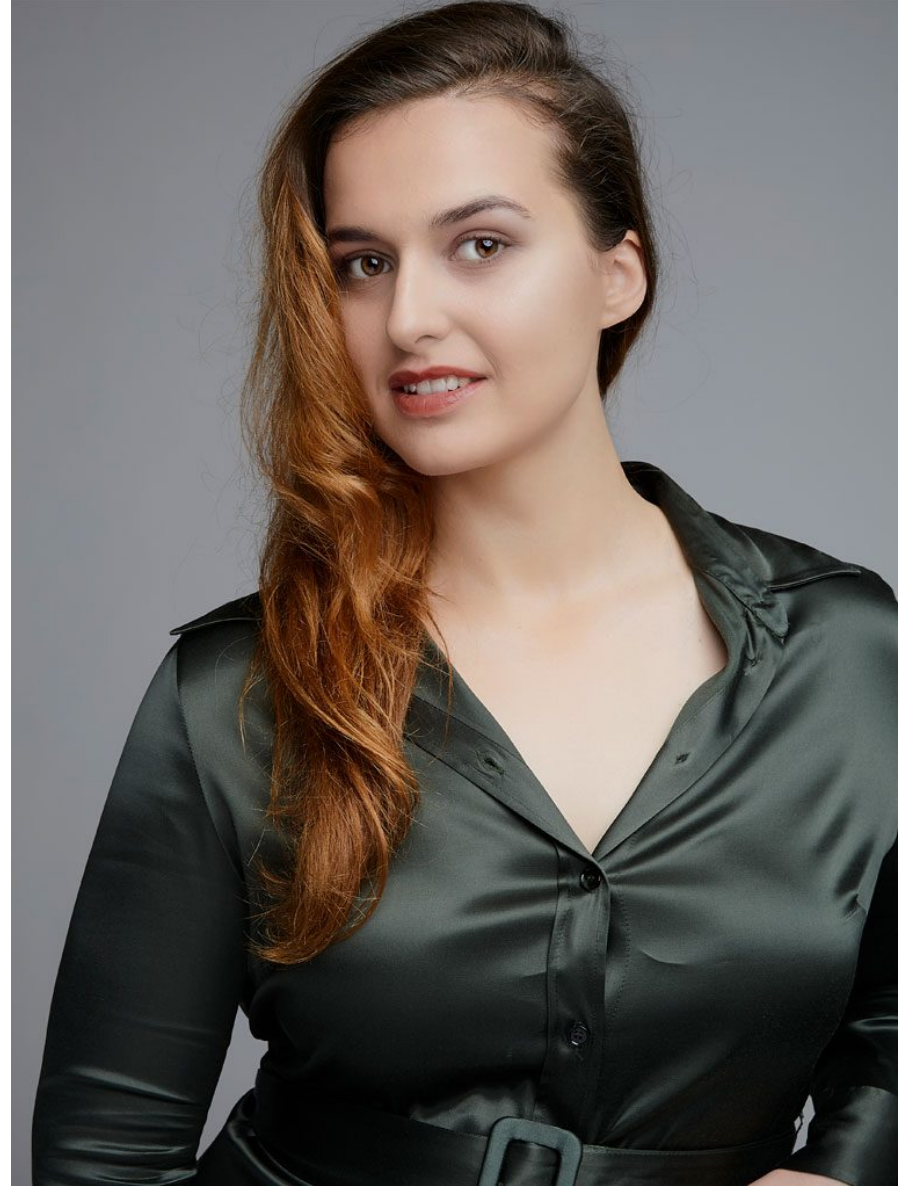

## Miljana K

Height  
175cm/5'9

---

Bust  
105cm/41'

---

Waist  
85cm/33'

---

Hips  
111cm/43'

---

Dress  
14-16

---

Shoe  
12-13

---

*Miljana K*

Height:175cm/5'9" Bust :105cm/41" Waist :85cm/33" Hips :111cm/43" Dress :14-16 Shoe :12-13

*Miljana K*