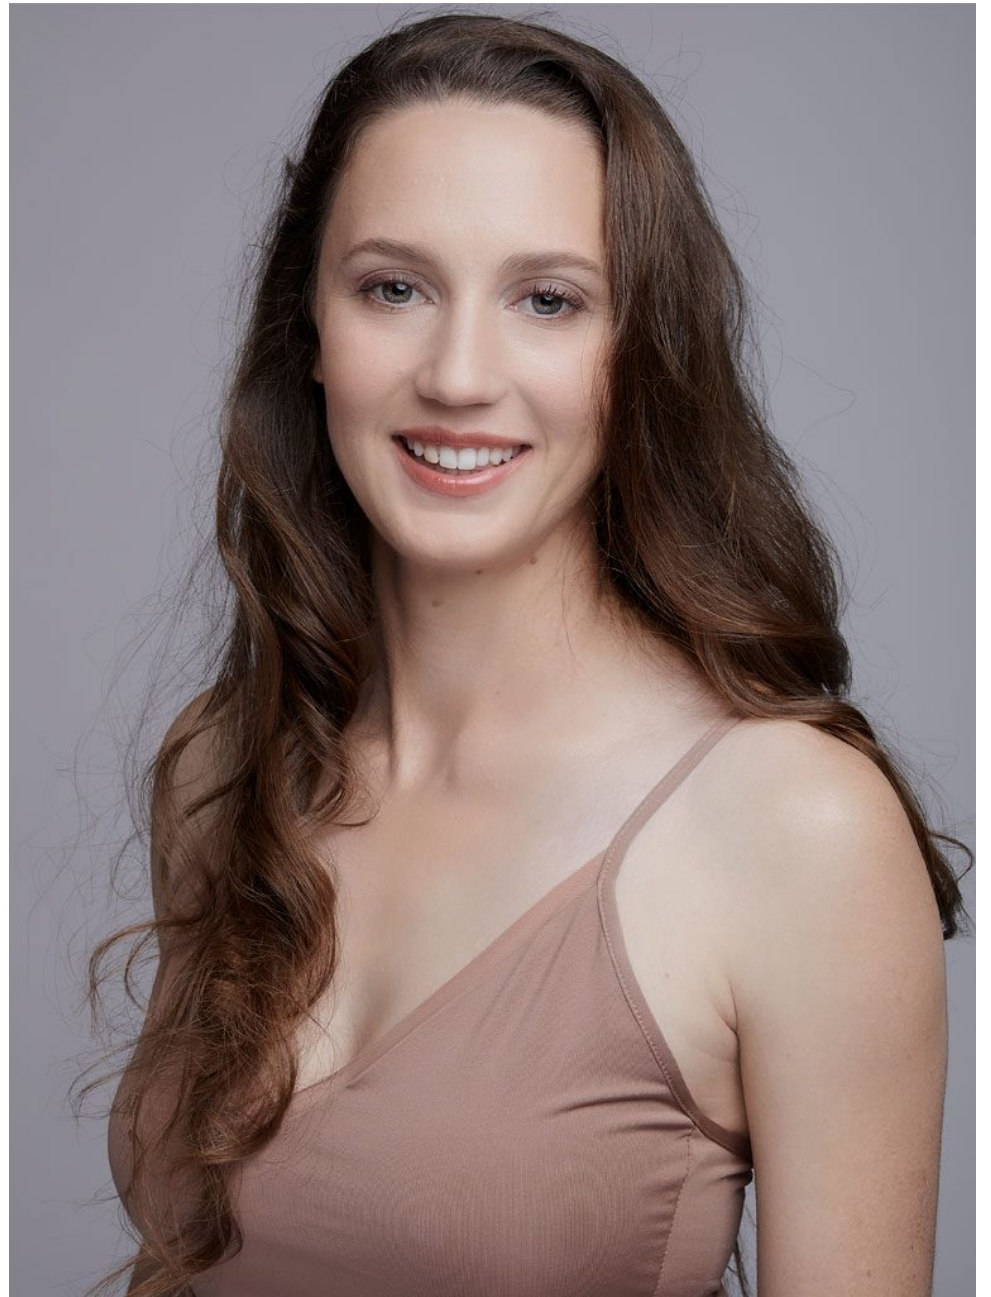

## Nellie M

Height  
168cm/5'5"

---

Bust  
83cm/32"

---

Waist  
72cm/28"

---

Hips  
95cm/37"

---

Dress  
8-10

---

Shoe  
7

---

*Nellie M*

Height:168cm/5'5' Bust :83cm/32' Waist :72cm/28' Hips :95cm/37' Dress :8-10 Shoe :7

*Nellie M*

Height:168cm/5'5' Bust :83cm/32' Waist :72cm/28' Hips :95cm/37' Dress :8-10 Shoe :7