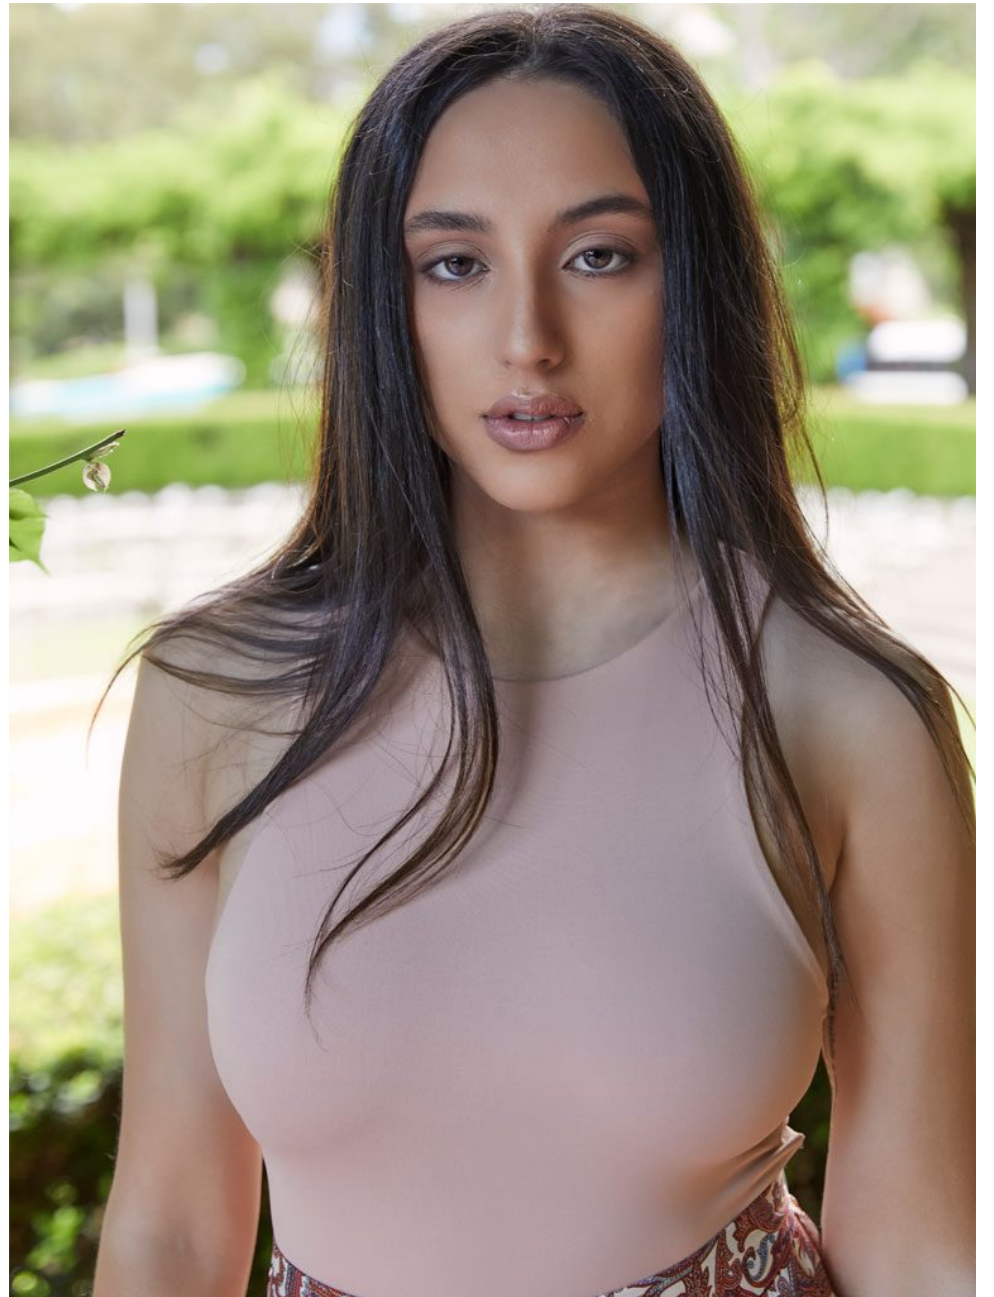

Caroline A

Height
160cm/5'3"

Bust
92cm/36"

Waist
70cm/26"

Hips
97cm/39"

Dress
8-10

Shoe
7

Caroline A

Height:160cm/5'3' Bust :92cm/36" Waist :70cm/26" Hips :97cm/39' Dress :8-10 Shoe :7

Caroline A

Height:160cm/5'3' Bust :92cm/36' Waist :70cm/26" Hips :97cm/39' Dress :8-10 Shoe :7