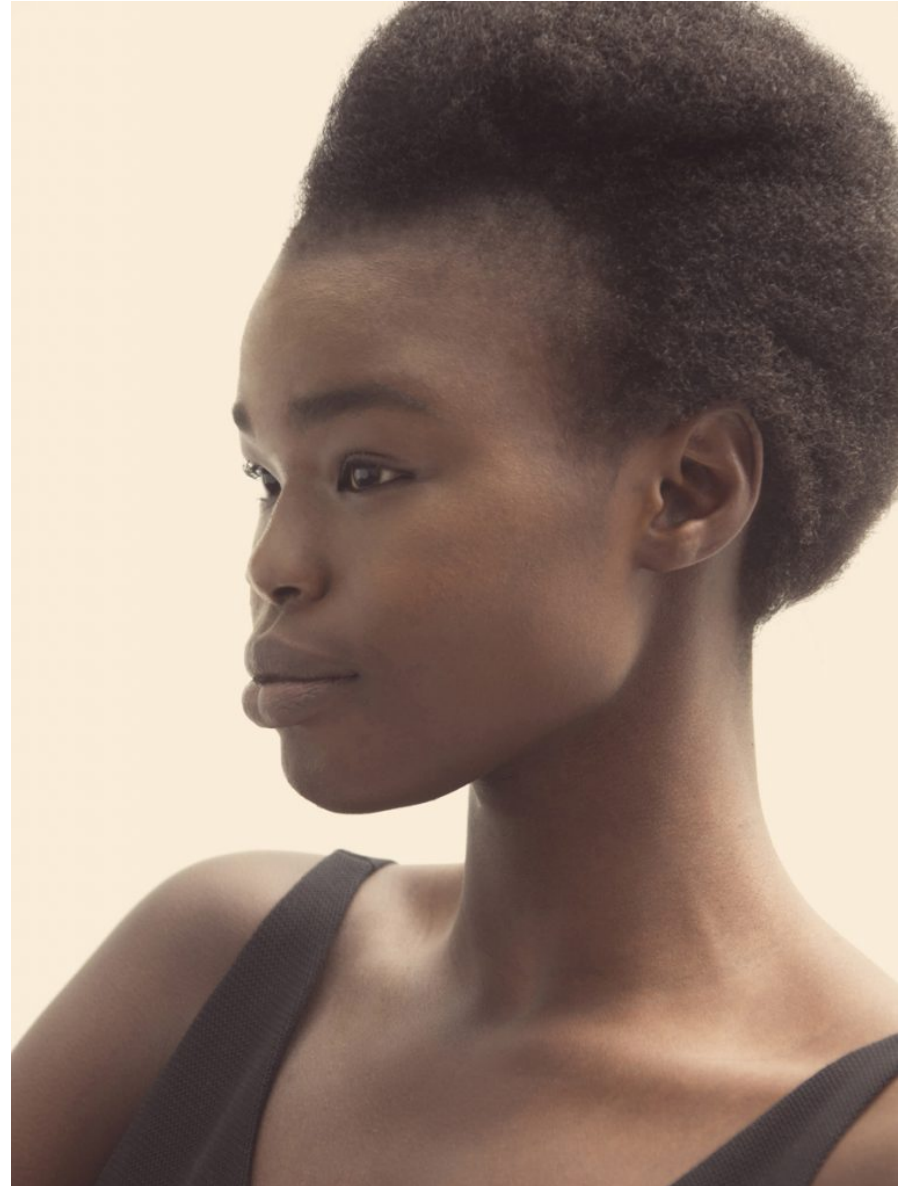

Adut L

Height:5'9" - 175 cm Bust :37.7" - 96 cm Waist :26.7" - 68 cm Hips :30.7" - 78 cm Dress :8 Shoe :9 Hair :Black Eyes :dark brown