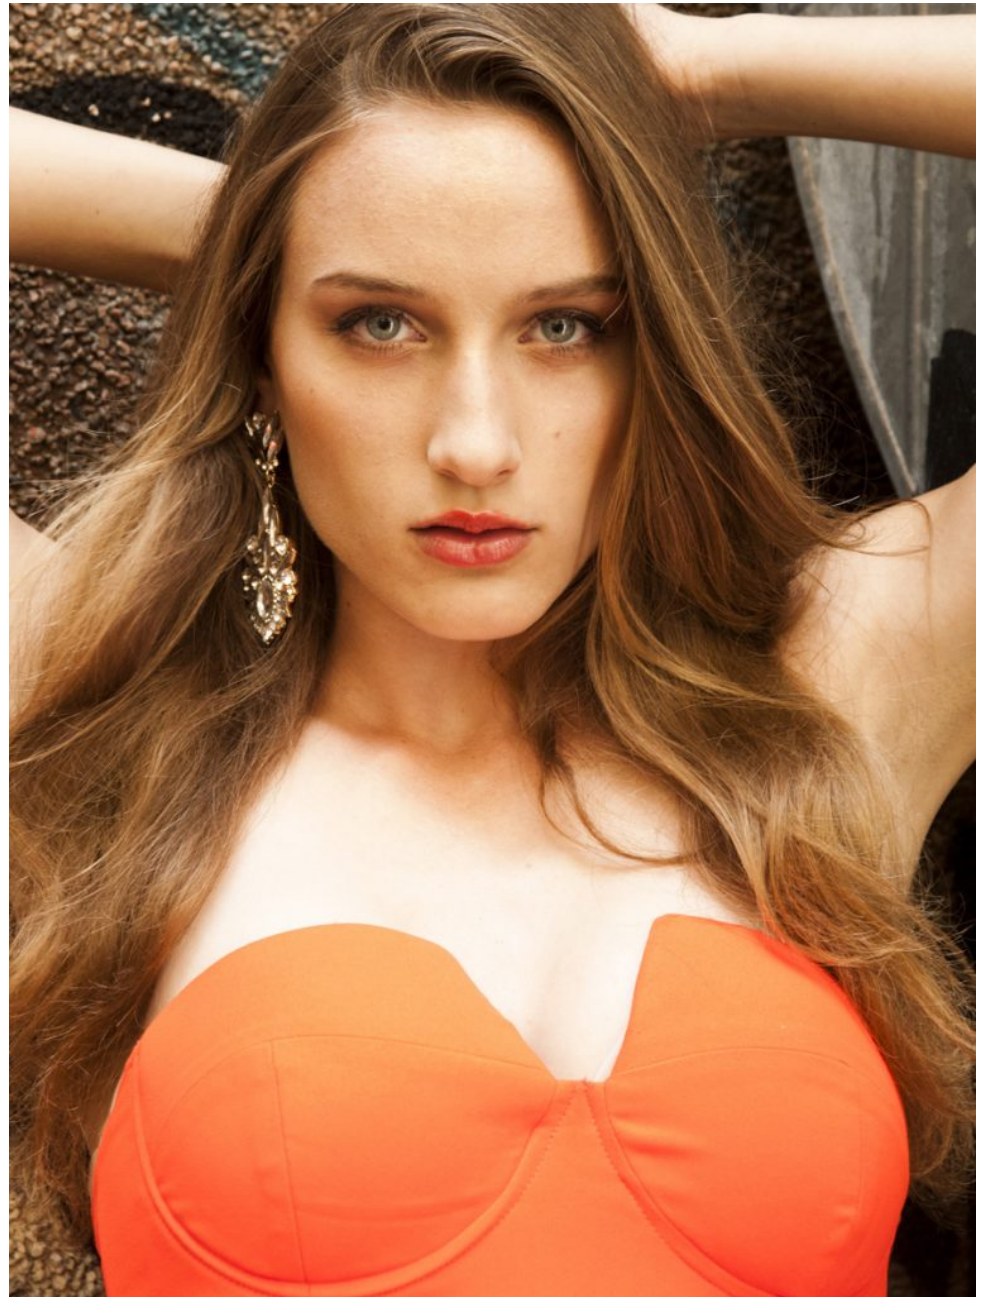

Anna W

Height
5'8" - 173 cm

Bust
31" - 79 cm

Waist
25" - 64 cm

Hips
32" - 81 cm

Dress
8 - 10 or Small

Shoe
9 - 10

Hair
Dark Blonde

Eyes
Blue

Anna W

Height:5'8" - 173 cm Bust :31" - 79 cm Waist :25"- 64 cm Hips :32" - 81 cm Dress :8 - 10 or Small Shoe :9 - 10 Hair :Dark Blonde Eyes :Blue

Anna W

Height:5'8" - 173 cm Bust :31" - 79 cm Waist :25"- 64 cm Hips :32" - 81 cm Dress :8 - 10 or Small Shoe :9 - 10 Hair :Dark Blonde Eyes :Blue