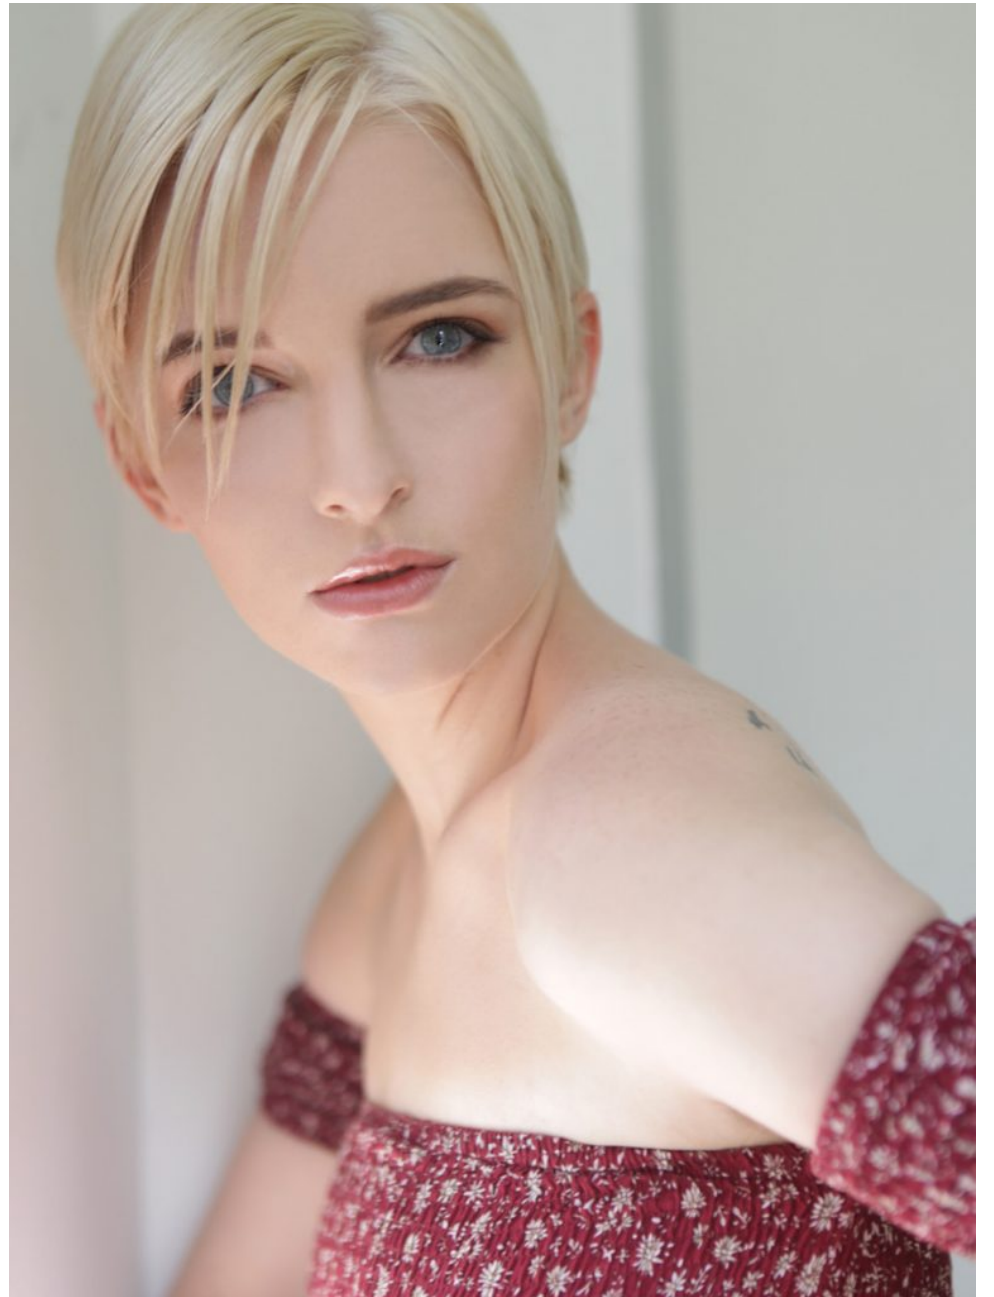

Carla S

Height
169 cm / 5' 7"

Bust
79.5 cm / 31.2"

Waist
67 cm, 26.3"

Hips
83.5 cm, 32.8"

Dress
8/10

Shoe
8

Hair
Blonde

Eyes
Blue

Carla S

Height:169 cm/5' 7" Bust :79.5 cm /31.2" Waist :67 cm, 26.3" Hips :83.5 cm, 32.8" Dress :8/10 Shoe :8 Hair :Blonde Eyes :Blue

Carla S

Height:169 cm/5' 7" Bust :79.5 cm /31.2" Waist :67 cm, 26.3" Hips :83.5 cm, 32.8" Dress :8/10 Shoe :8 Hair :Blonde Eyes :Blue