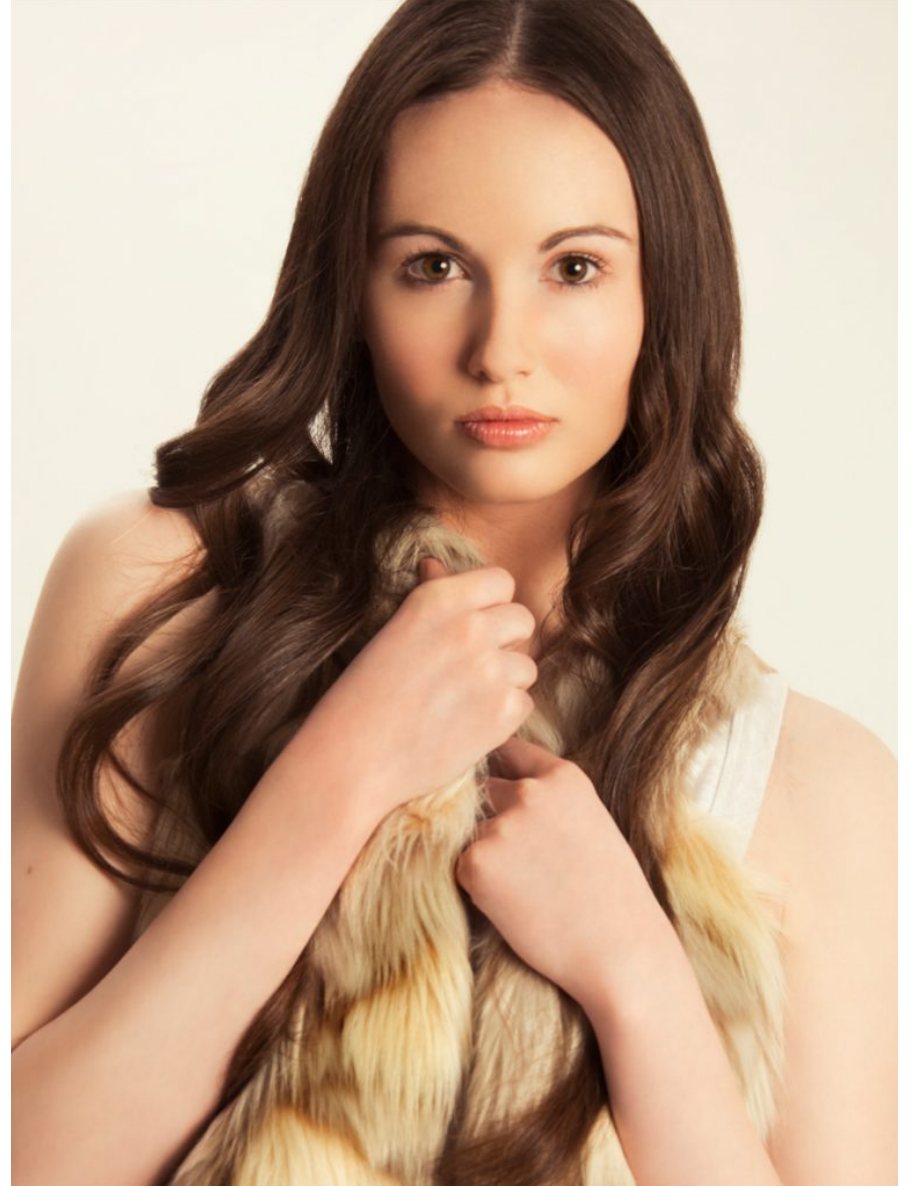

Melanie H

Height
5'10" - 178 cm

Bust
32.7" - 83 cm

Waist
25.5" - 65 cm

Hips
35.3" - 89.7 cm

Dress
6 - 8

Shoe
9

Hair
Brunette

Eyes
Hazel

Melanie H

Height:5'10" - 178 cm Bust :32.7" - 83 cm Waist :25.5" - 65 cm Hips :35.3" - 89.7 cm Dress :6 - 8 Shoe :9 Hair :Brunette Eyes :Hazel

Melanie H

Height:5'10" - 178 cm Bust :32.7" - 83 cm Waist :25.5" - 65 cm Hips :35.3" - 89.7 cm Dress :6 - 8 Shoe :9 Hair :Brunette Eyes :Hazel