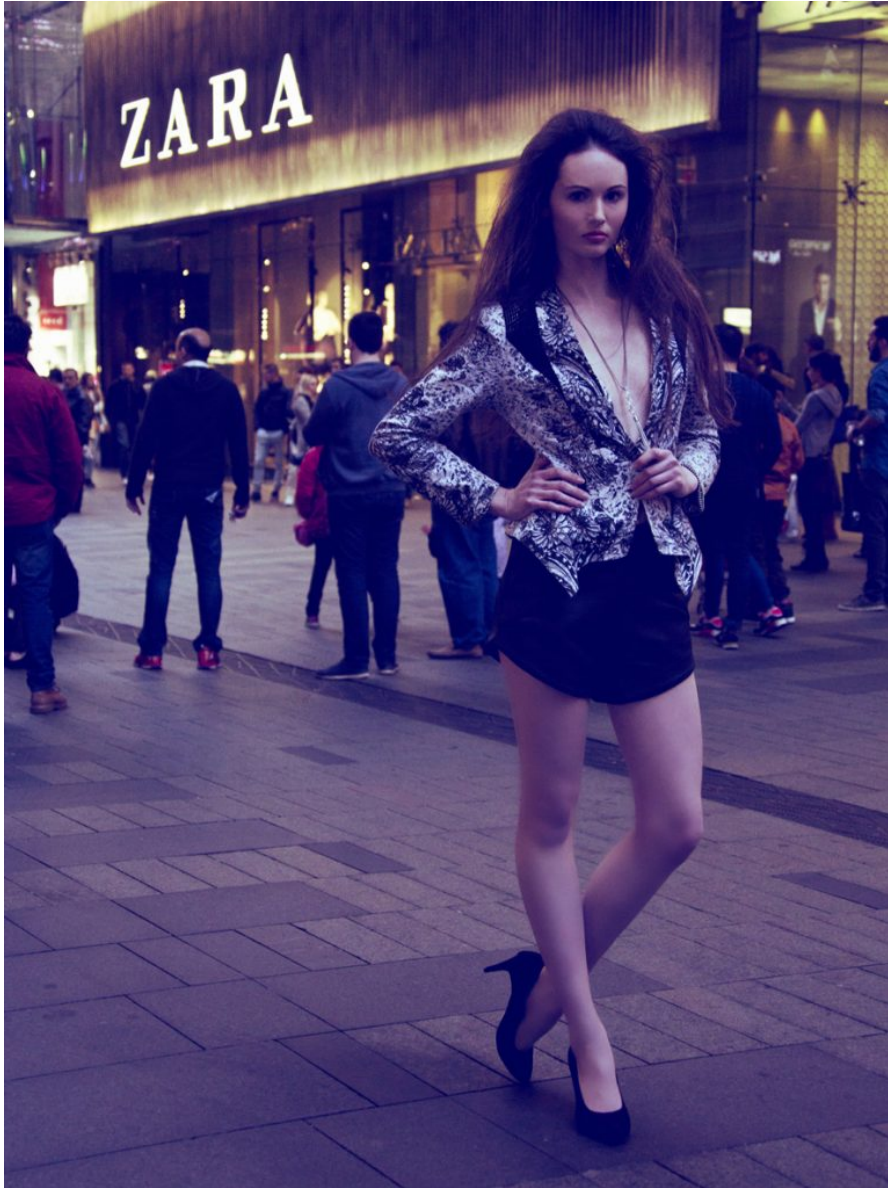

Melanie H

Height:5'10" - 178 cm Bust :32.7" - 83 cm Waist :25.5" - 65 cm Hips :35.3" - 89.7 cm Dress :6 - 8 Shoe :9 Hair :Brunette Eyes :Hazel