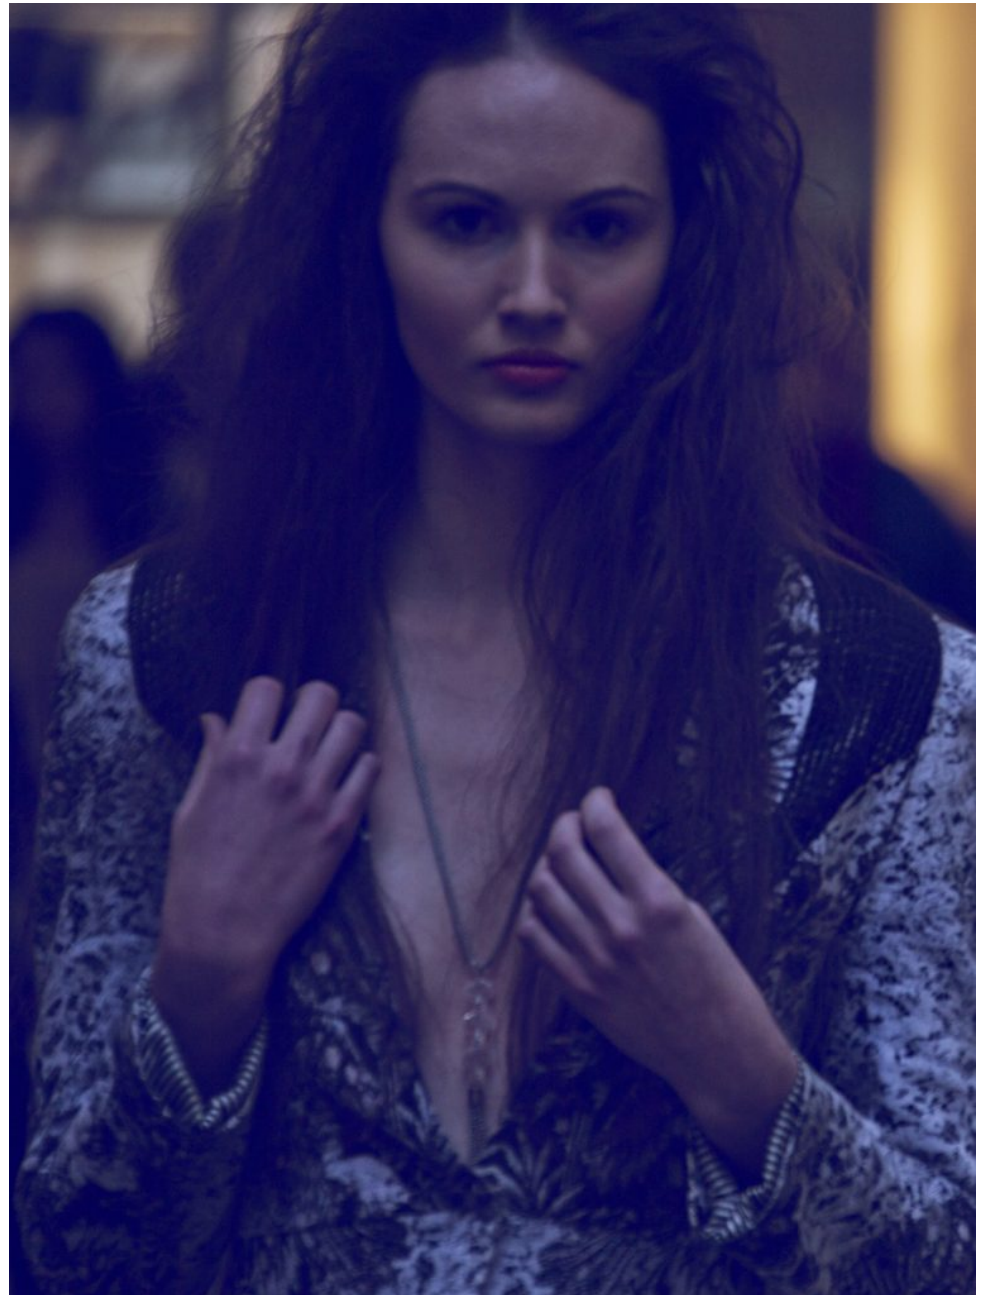

Melanie H

Height
5'10" - 178 cm

Bust
32.7" - 83 cm

Waist
25.5" - 65 cm

Hips
35.3" - 89.7 cm

Dress
6 - 8

Shoe
9

Hair
Brunette

Eyes
Hazel