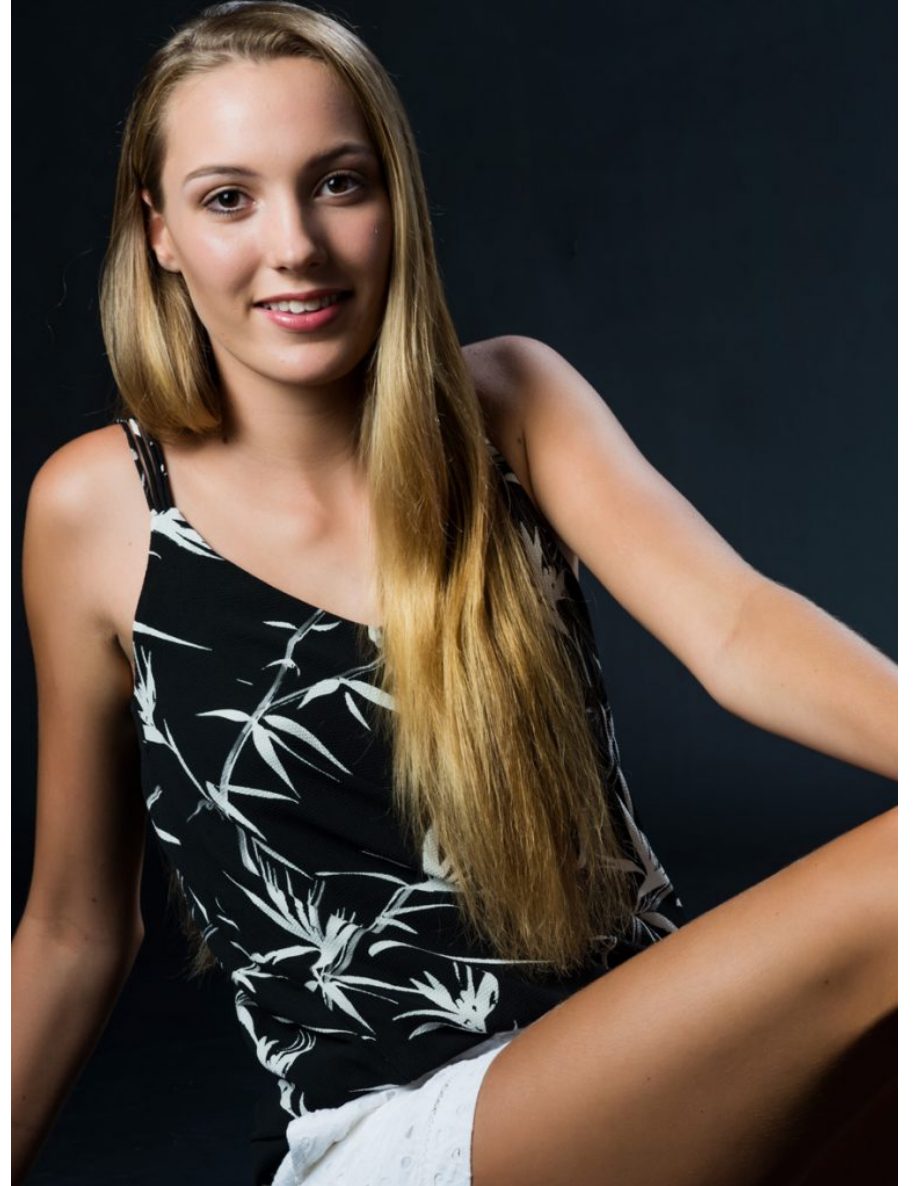

Morgan P

Height
174 cm

Bust
83 cm

Waist
67 cm

Hips
82.5 cm

Shoe
6.5

Hair
BLONDE

Eyes
BROWN

Morgan P

Height:174 cm Bust :83 cm Waist :67 cm Hips :82.5 cm Shoe :6.5 Hair :BLONDE Eyes :BROWN

Morgan P

Height:174 cm Bust :83 cm Waist :67 cm Hips :82.5 cm Shoe :6.5 Hair :BLONDE Eyes :BROWN