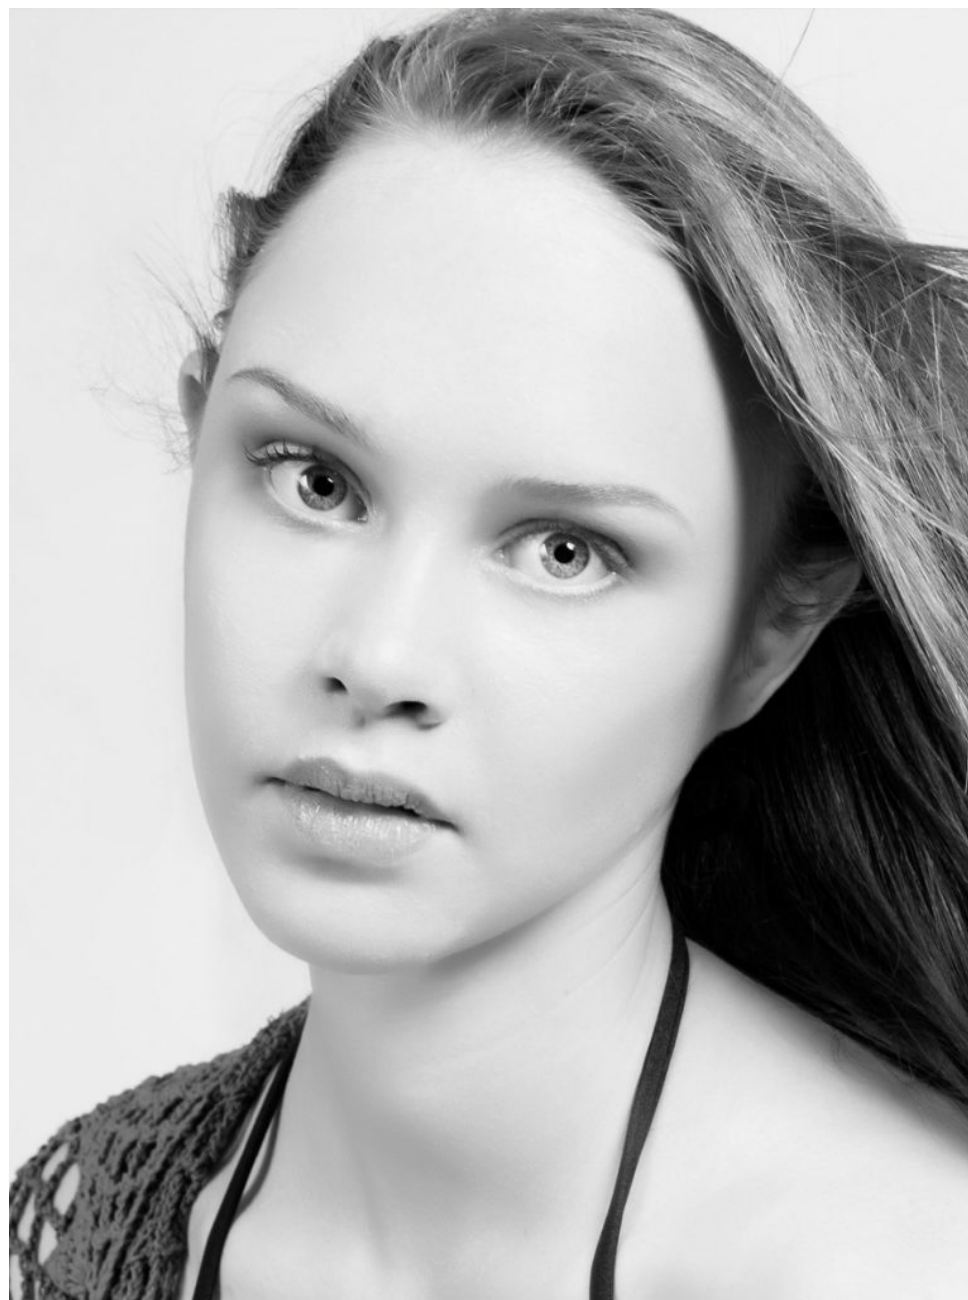

Tyler O

Height
181 cm

Bust
83

Waist
68

Hips
82

Dress
10

Shoe
11

Tyler O

Height:181 cm Bust :83 Waist :68 Hips :82 Dress :10 Shoe :11

Tyler O

Height:181 cm Bust :83 Waist :68 Hips :82 Dress :10 Shoe :11