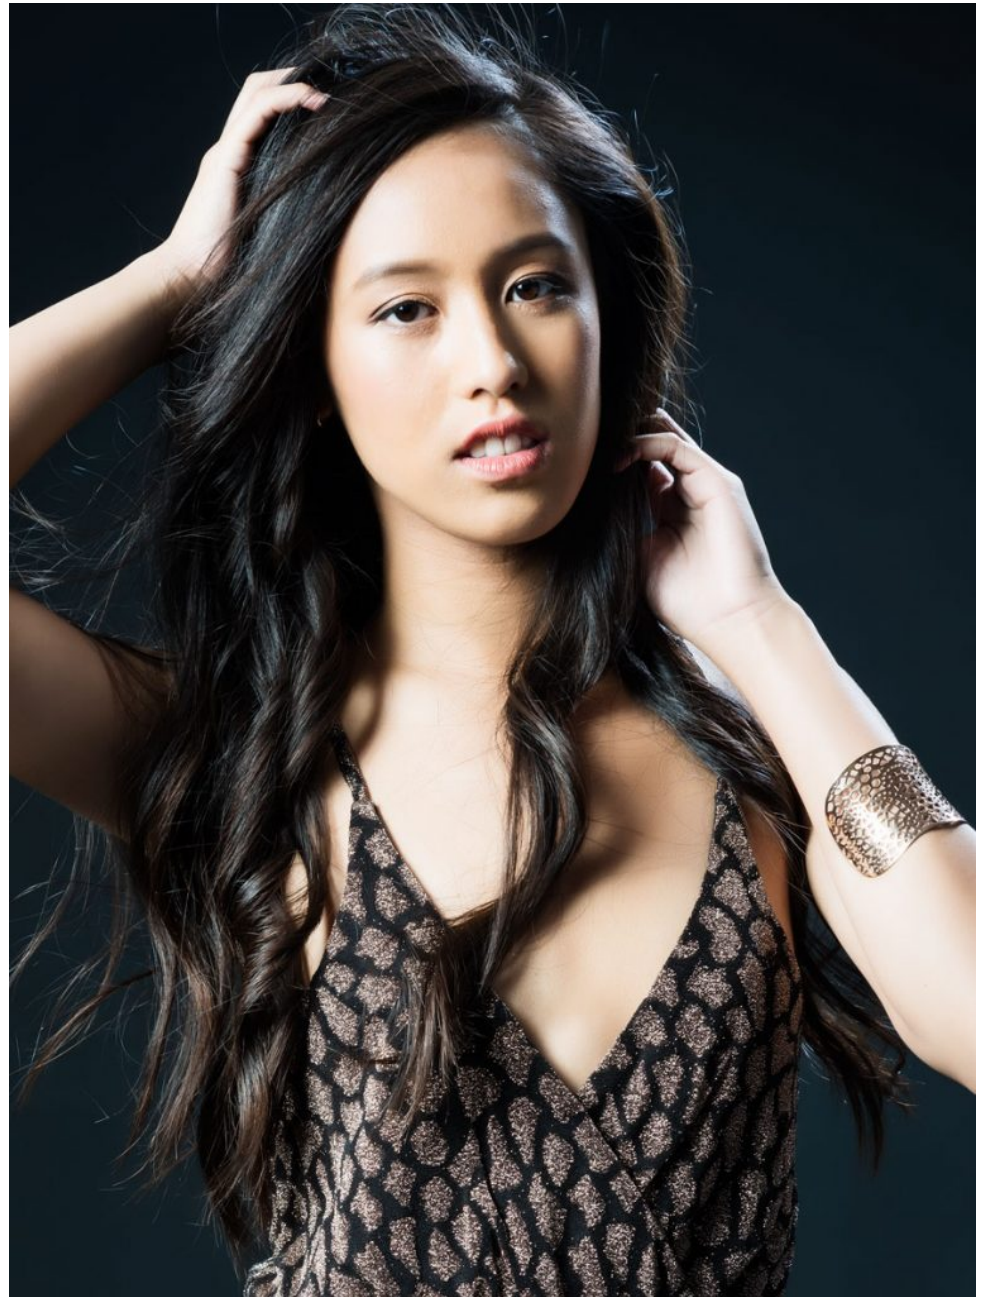

Alaina C

Height
171 cm

Bust
77 cm

Waist
65 cm

Hips
87 cm

Dress
6 or 8

Shoe
7 or 7 1/2

Hair
Brown

Eyes
Brown

Alaina C

Height:171 cm Bust :77 cm Waist :65 cm Hips :87 cm Dress :6 or 8 Shoe :7 or 7 1/2 Hair :Brown Eyes :Brown

Alaina C

Height:171 cm Bust :77 cm Waist :65 cm Hips :87 cm Dress :6 or 8 Shoe :7 or 7 1/2 Hair :Brown Eyes :Brown