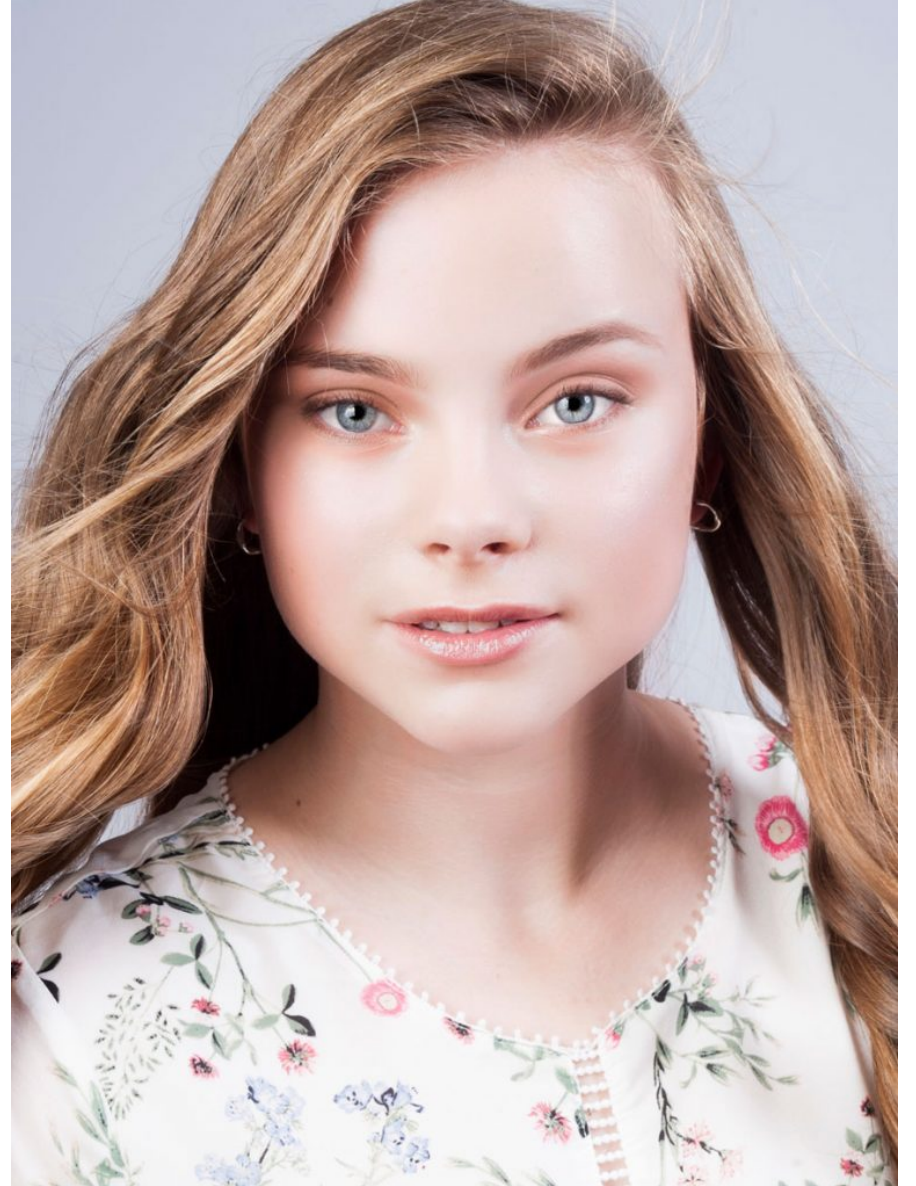

Alana B

Height
169 cm

Bust
94 cm

Waist
75 cm

Hips
101 cm

Dress
10

Shoe
8 1/2 -9

Hair
Blond

Eyes
Blue Grey

Alana B

Height:169 cm Bust :94 cm Waist :75 cm Hips :101 cm Dress :10 Shoe :8 1/2 -9 Hair :Blond Eyes :Blue Grey

Alana B

Height:169 cm Bust :94 cm Waist :75 cm Hips :101 cm Dress :10 Shoe :8 1/2 -9 Hair :Blond Eyes :Blue Grey