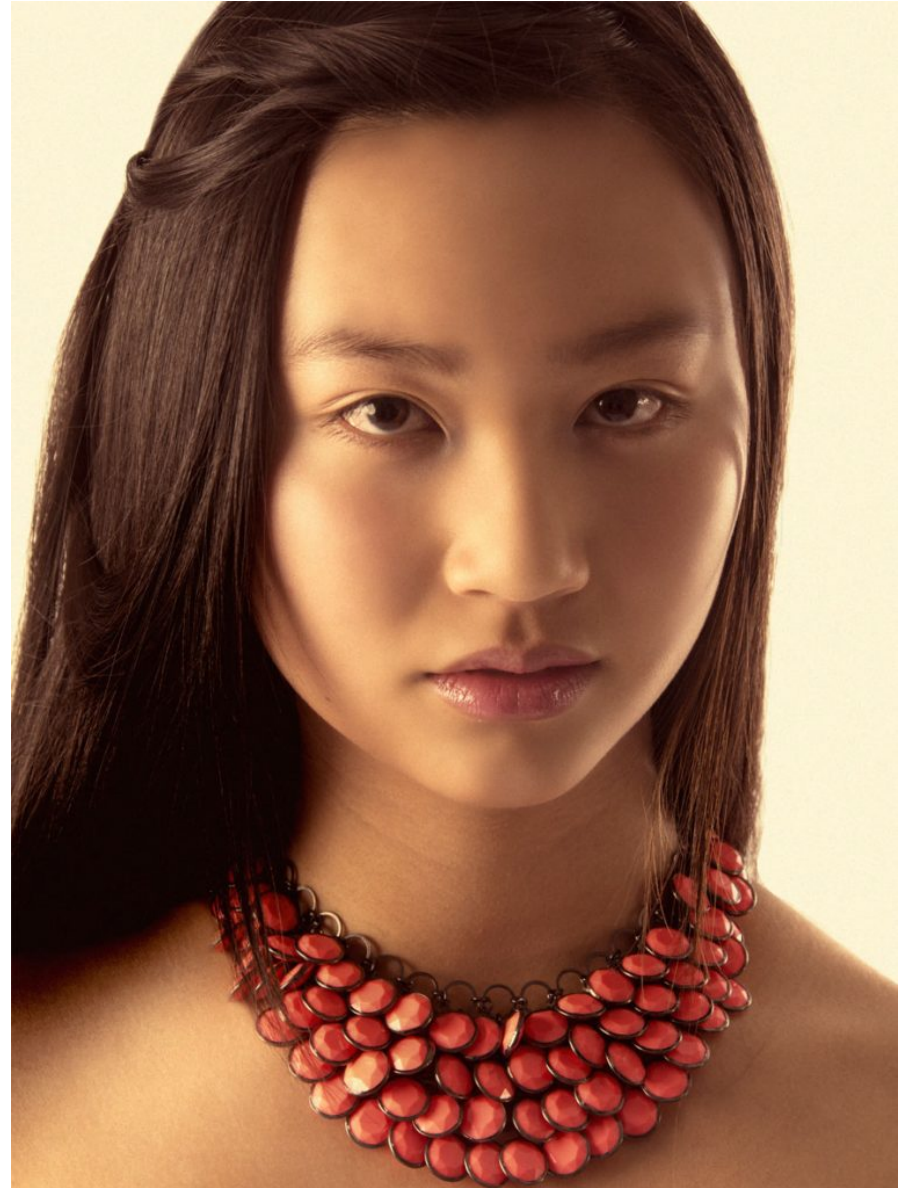

Alina T

Height
5'4" - 163 cm

Bust
28.7" - 79 cm

Waist
26.3" - 67 cm

Hips
34.6" - 88 cm

Dress
6 - 8

Shoe
9

Hair
Black/ Dark Brown

Eyes
Dark Brown

Alina T

Height:5'4" - 163 cm Bust :28.7" - 79 cm Waist :26.3" - 67 cm Hips :34.6" - 88 cm Dress :6 - 8 Shoe :9 Hair :Black/ Dark Brown Eyes :Dark Brown

Alina T

Height:5'4" - 163 cm Bust :28.7" - 79 cm Waist :26.3" - 67 cm Hips :34.6" - 88 cm Dress :6 - 8 Shoe :9 Hair :Black/ Dark Brown Eyes :Dark Brown